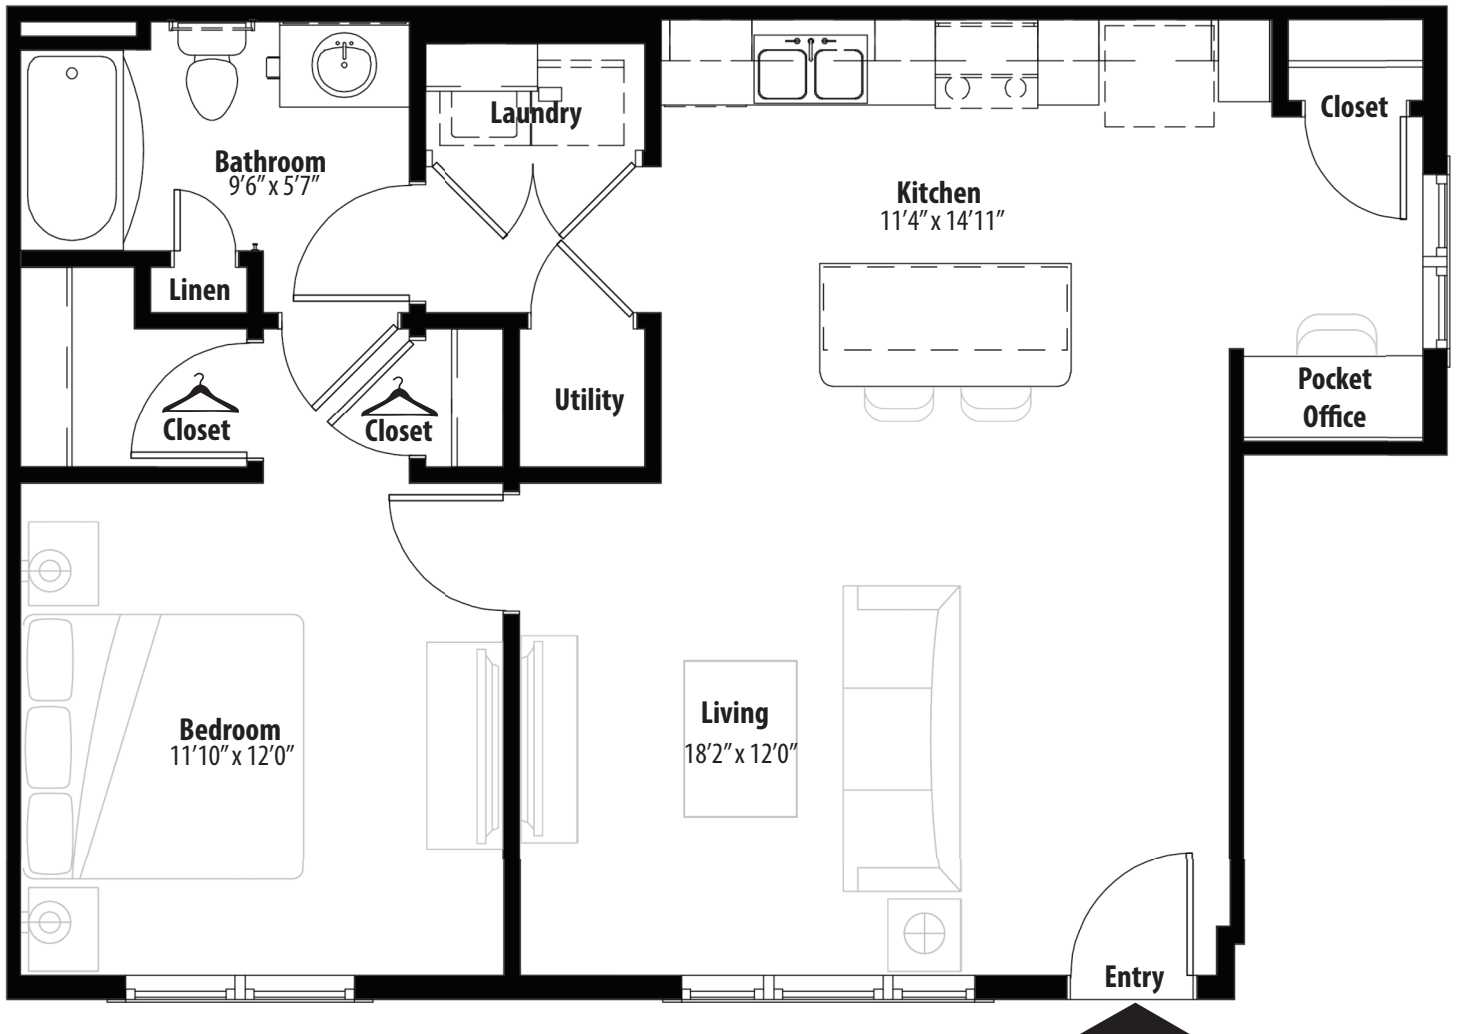

1 BR Grand Courtyard

1st level, 1 bedroom, 1 bath - 789 sq. ft. with 146 sq. ft. patio

This floor plan representation is not to scale and all dimensions are approximate. Final layout and room dimensions are subject to change prior to the delivery of any apartment unit.