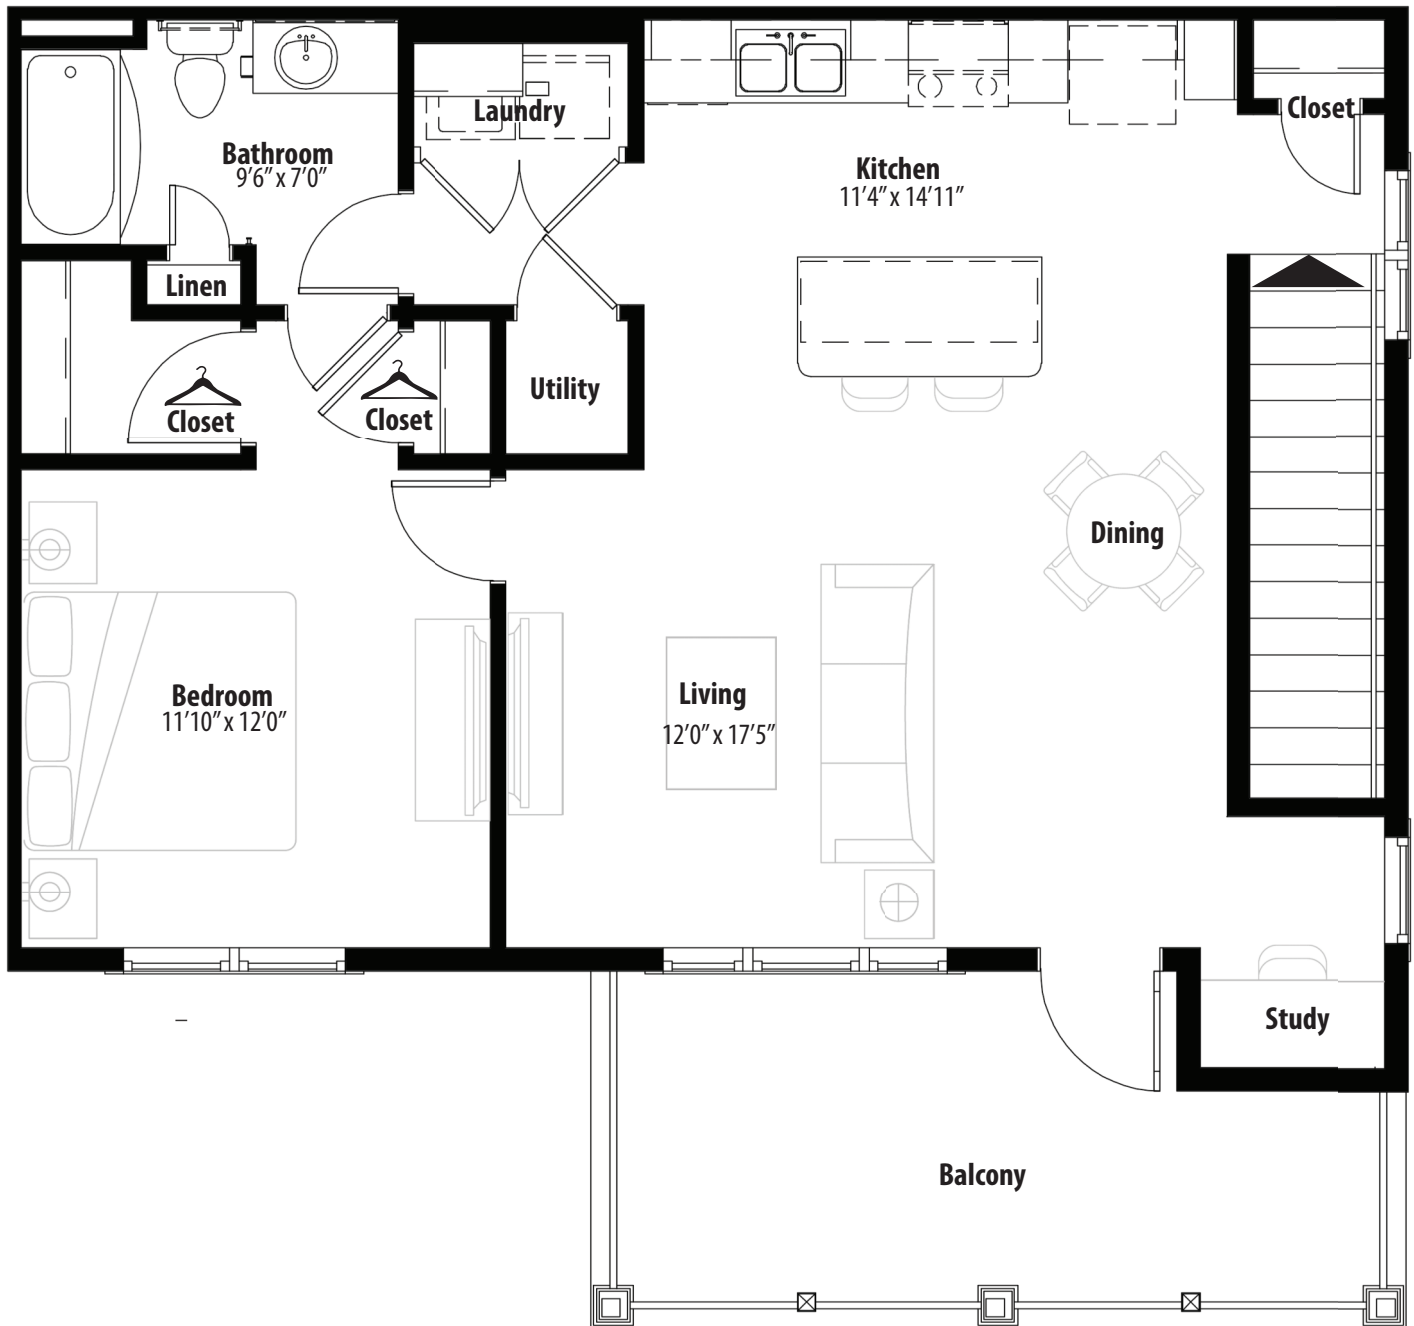

### 1 BR Grand Overlook

2nd level, 1 bedroom, 1 bath - 907 sq. ft. with 165 sq. ft. balcony

This floor plan representation is not to scale and all dimensions are approximate. Final layout and room dimensions are subject to change prior to the delivery of any apartment unit.