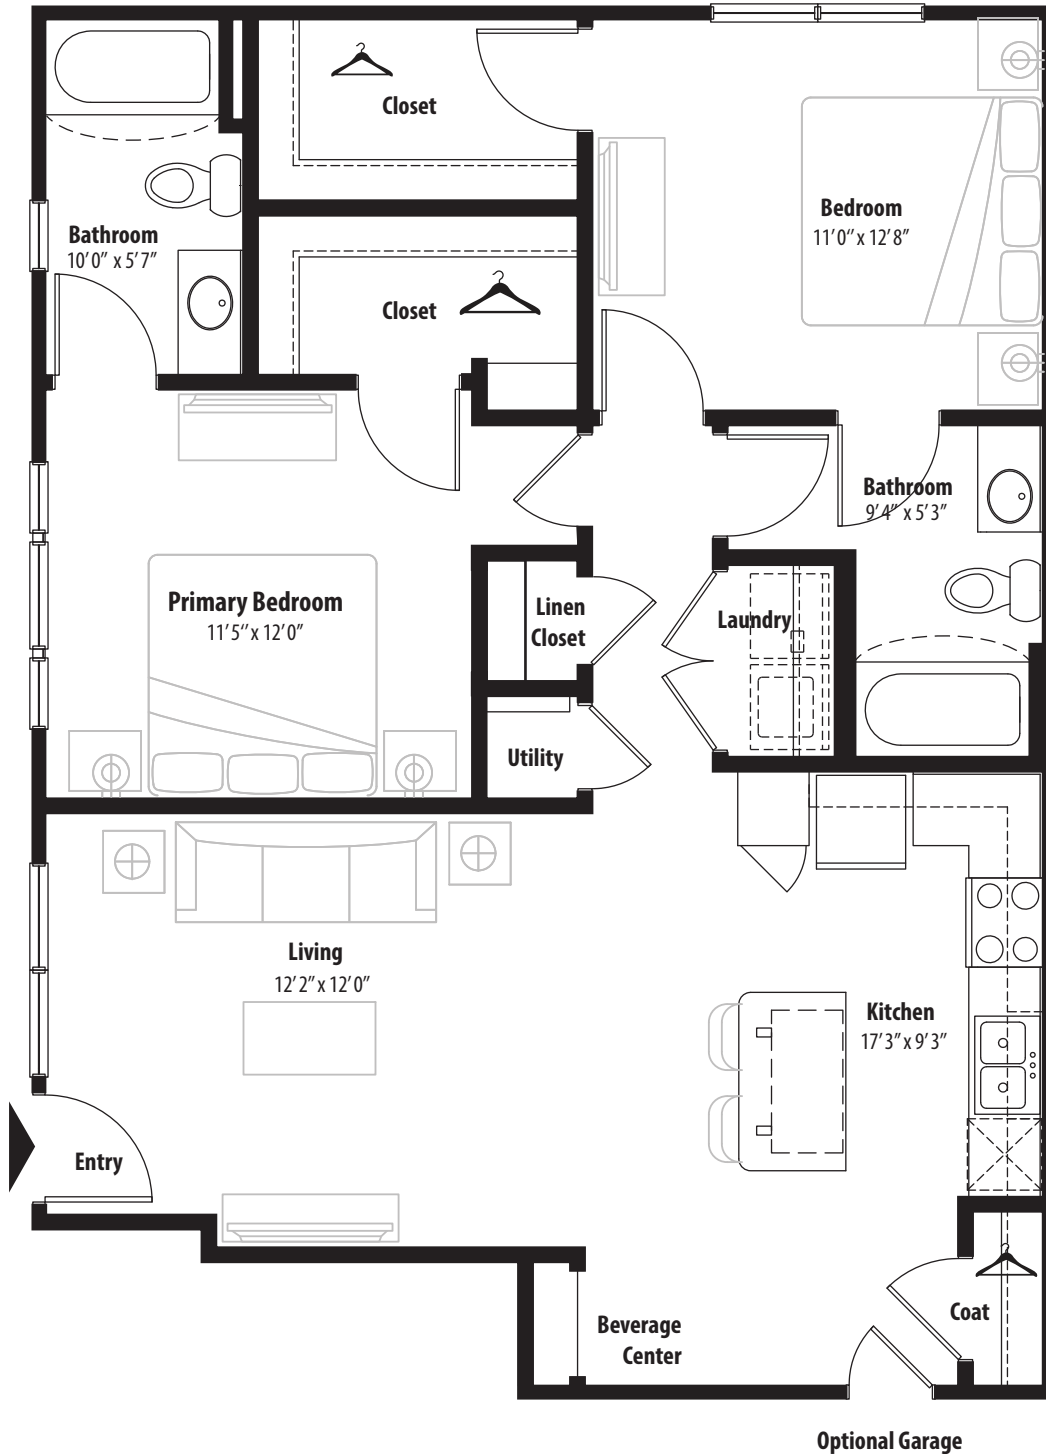

2 BR Designer Courtyard

1st level, 2 bedroom, 2 bath

This floor plan representation is not to scale and all dimensions are approximate. Final layout and room dimensions are subject to change prior to the delivery of any apartment unit.