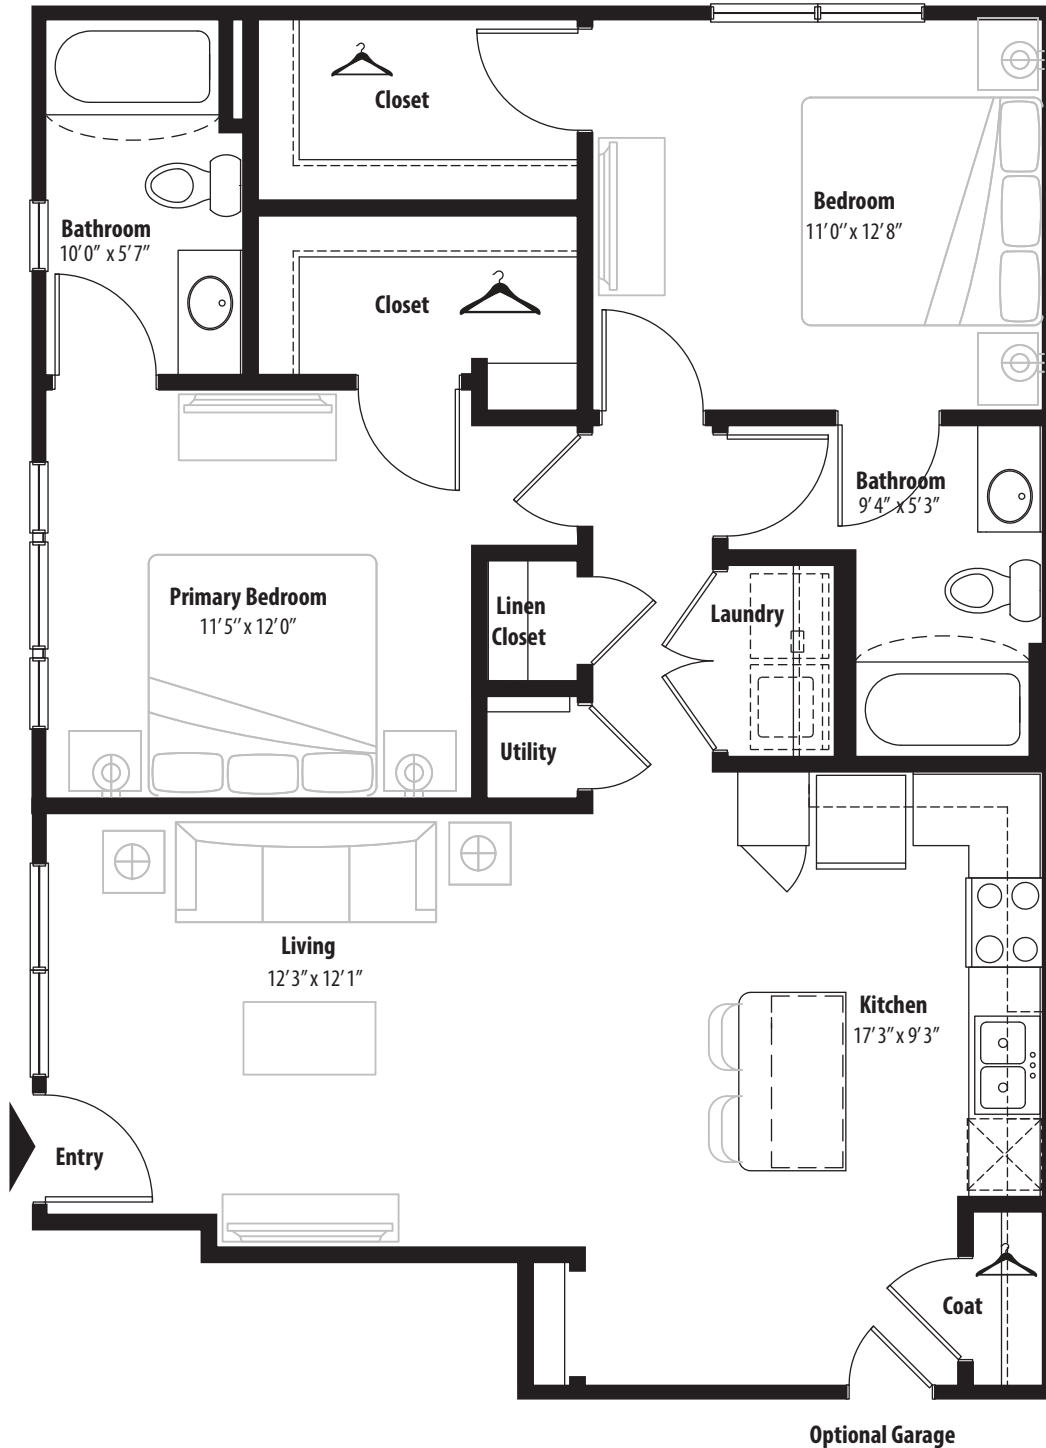

2 BR Designer Courtyard

1st level, 2 bedroom, 2 bath

This floor plan representation is not to scale and all dimensions are approximate. Final layout and room dimensions are subject to change prior to the delivery of any apartment unit.