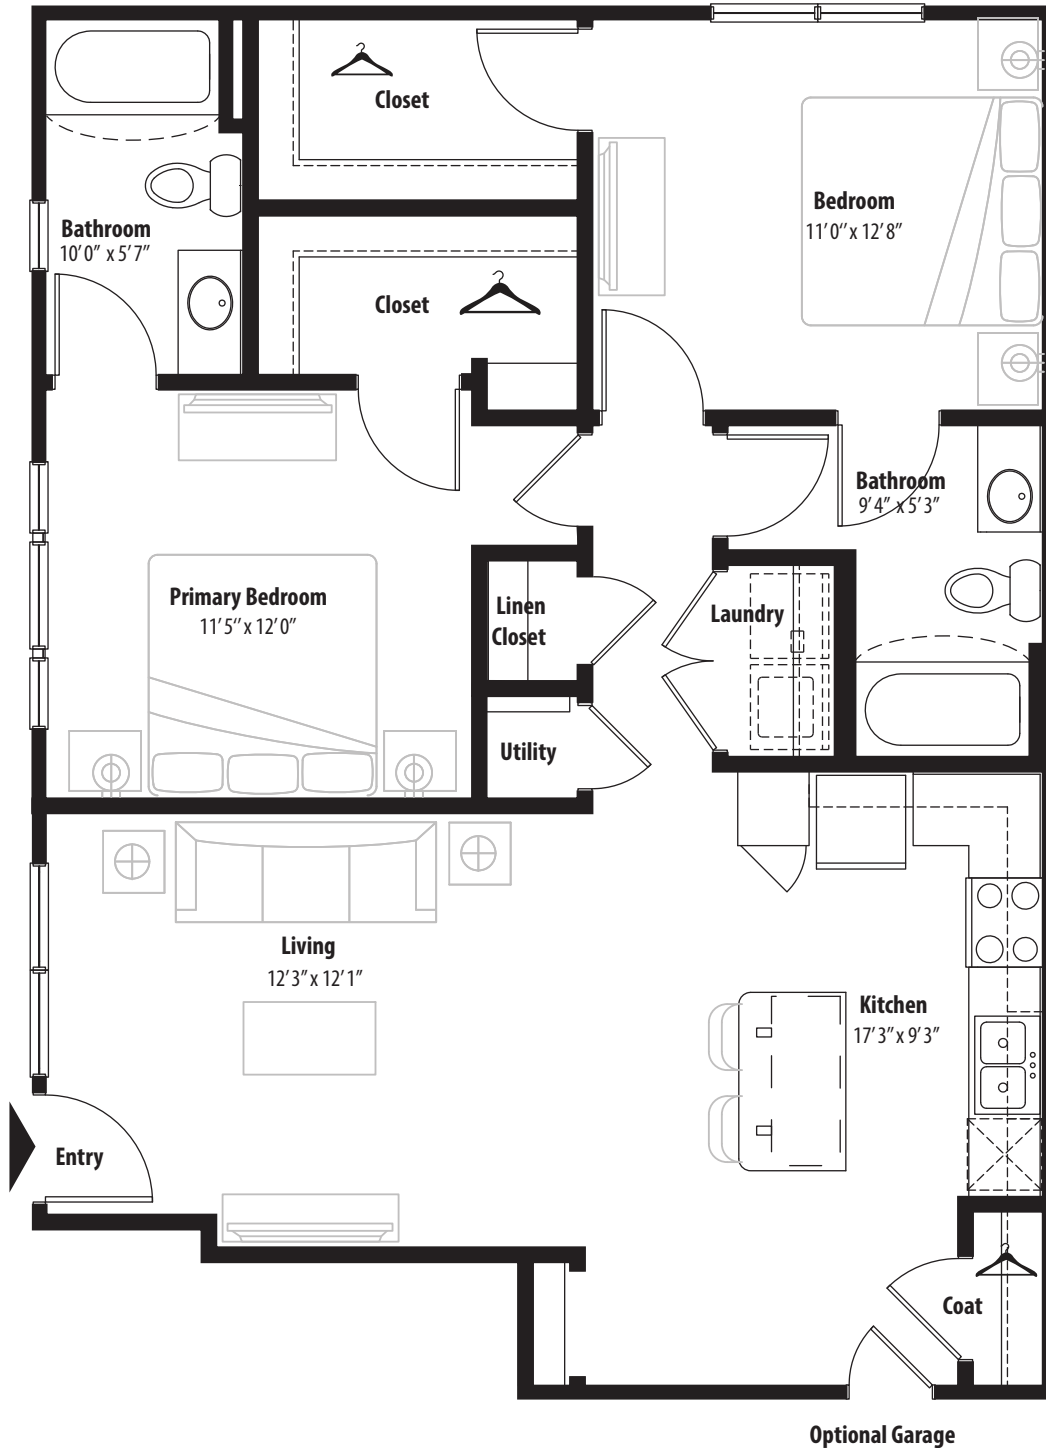

2 BR Designer Courtyard

1st level, 2 bedroom, 2 bath

This floor plan representation is not to scale and all dimensions are approximate. Final layout and room dimensions are subject to change prior to the delivery of any apartment unit.