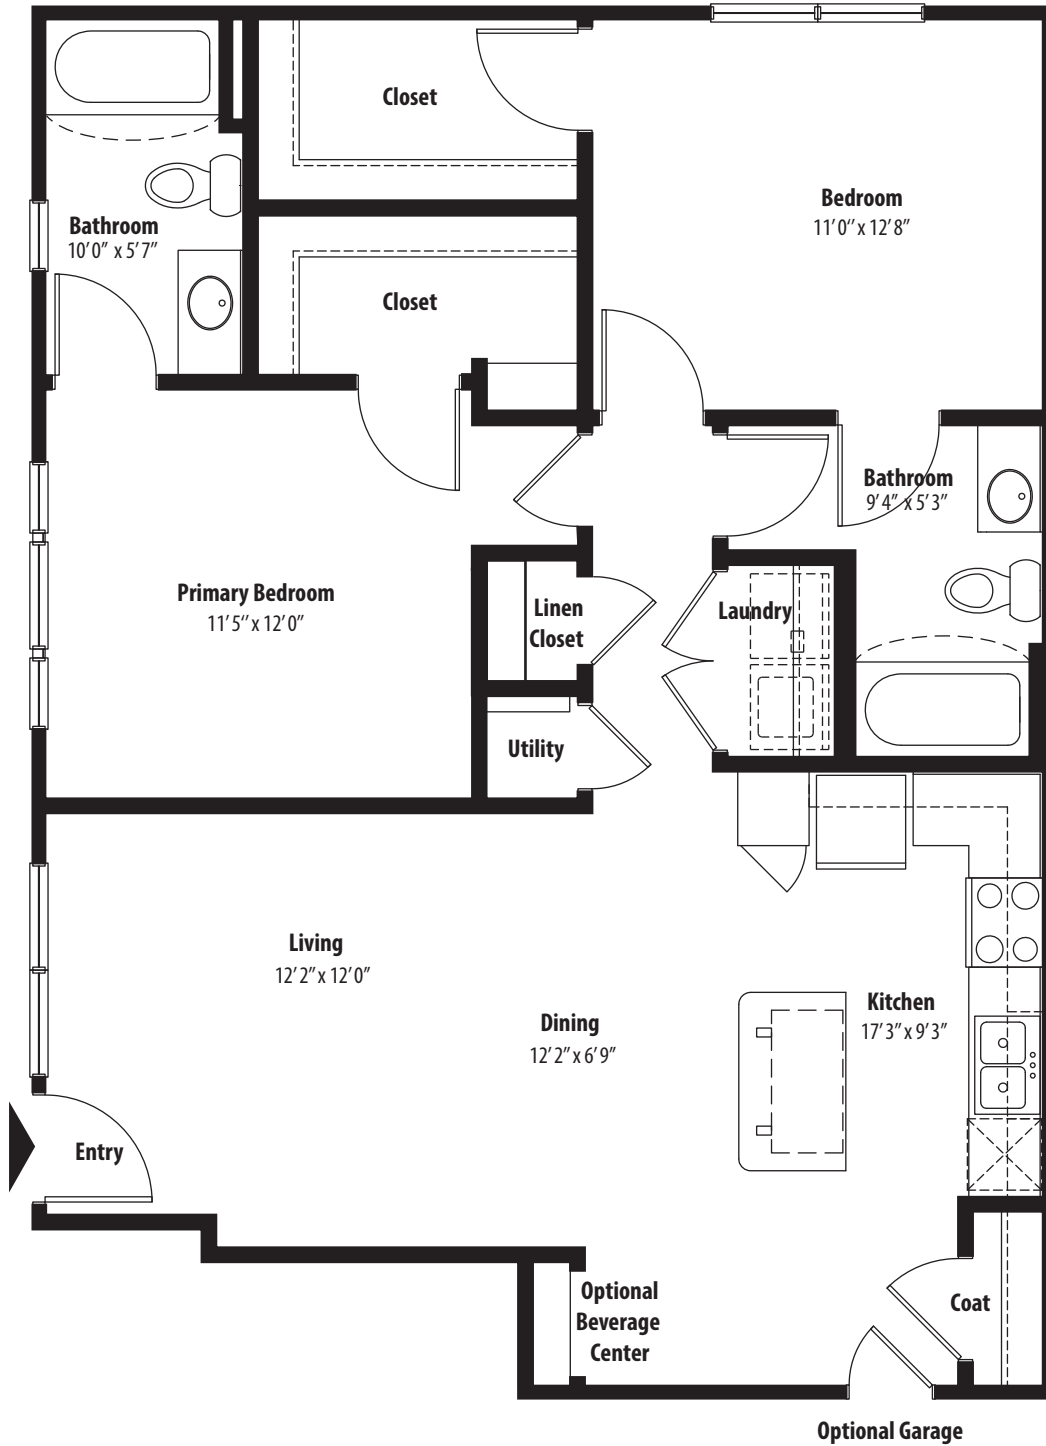

2 BR Designer Courtyard

1st level, 2 bedroom, 2 bath

This floor plan representation is not to scale and all dimensions are approximate. Final layout and room dimensions are subject to change prior to the delivery of any apartment unit.