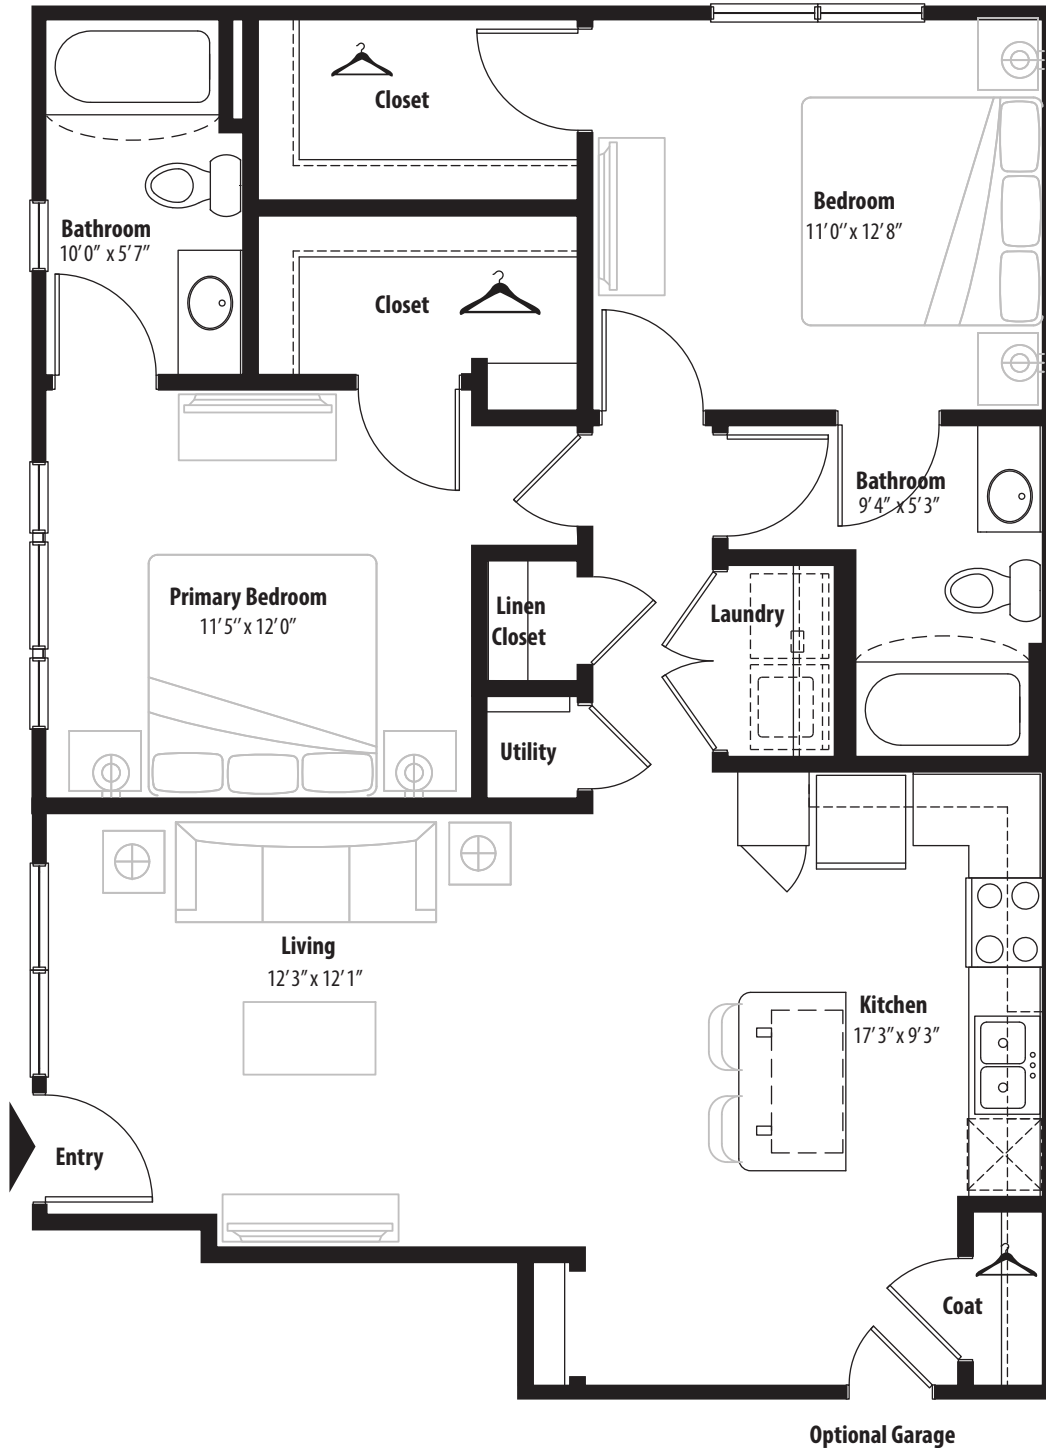

2 BR Designer Courtyard

1st level, 2 bedroom, 2 bath

This floor plan representation is not to scale and all dimensions are approximate. Final layout and room dimensions are subject to change prior to the delivery of any apartment unit.