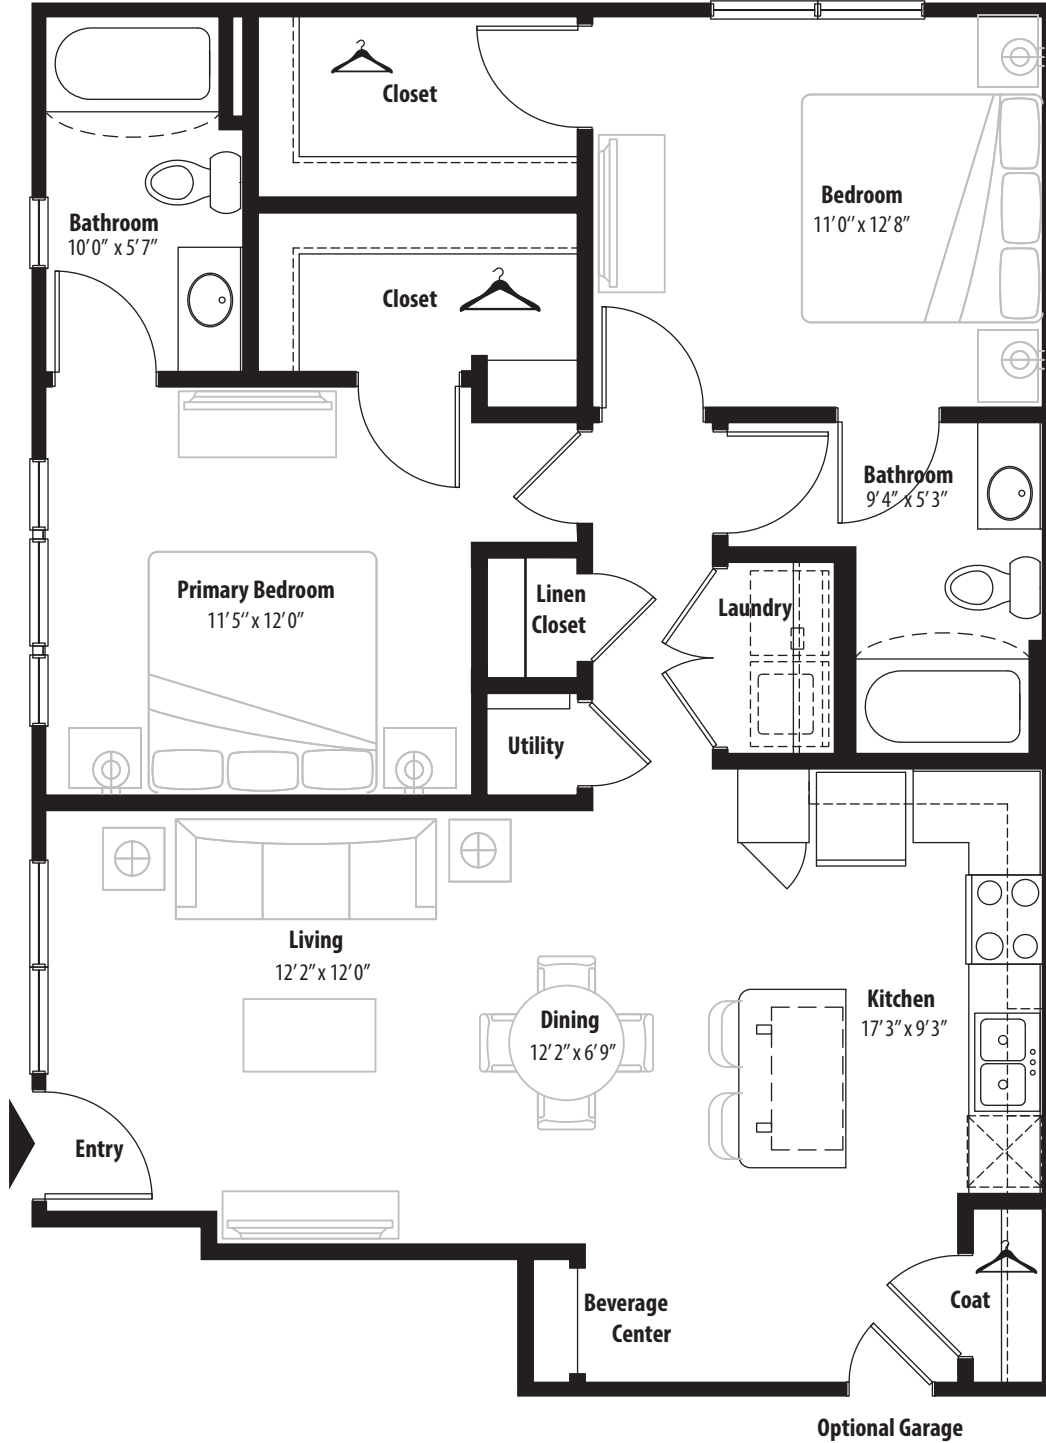

2 BR Designer Courtyard

1st level, 2 bedroom, 2 bath

This floor plan representation is not to scale and all dimensions are approximate. Final layout and room dimensions are subject to change prior to the delivery of any apartment unit.