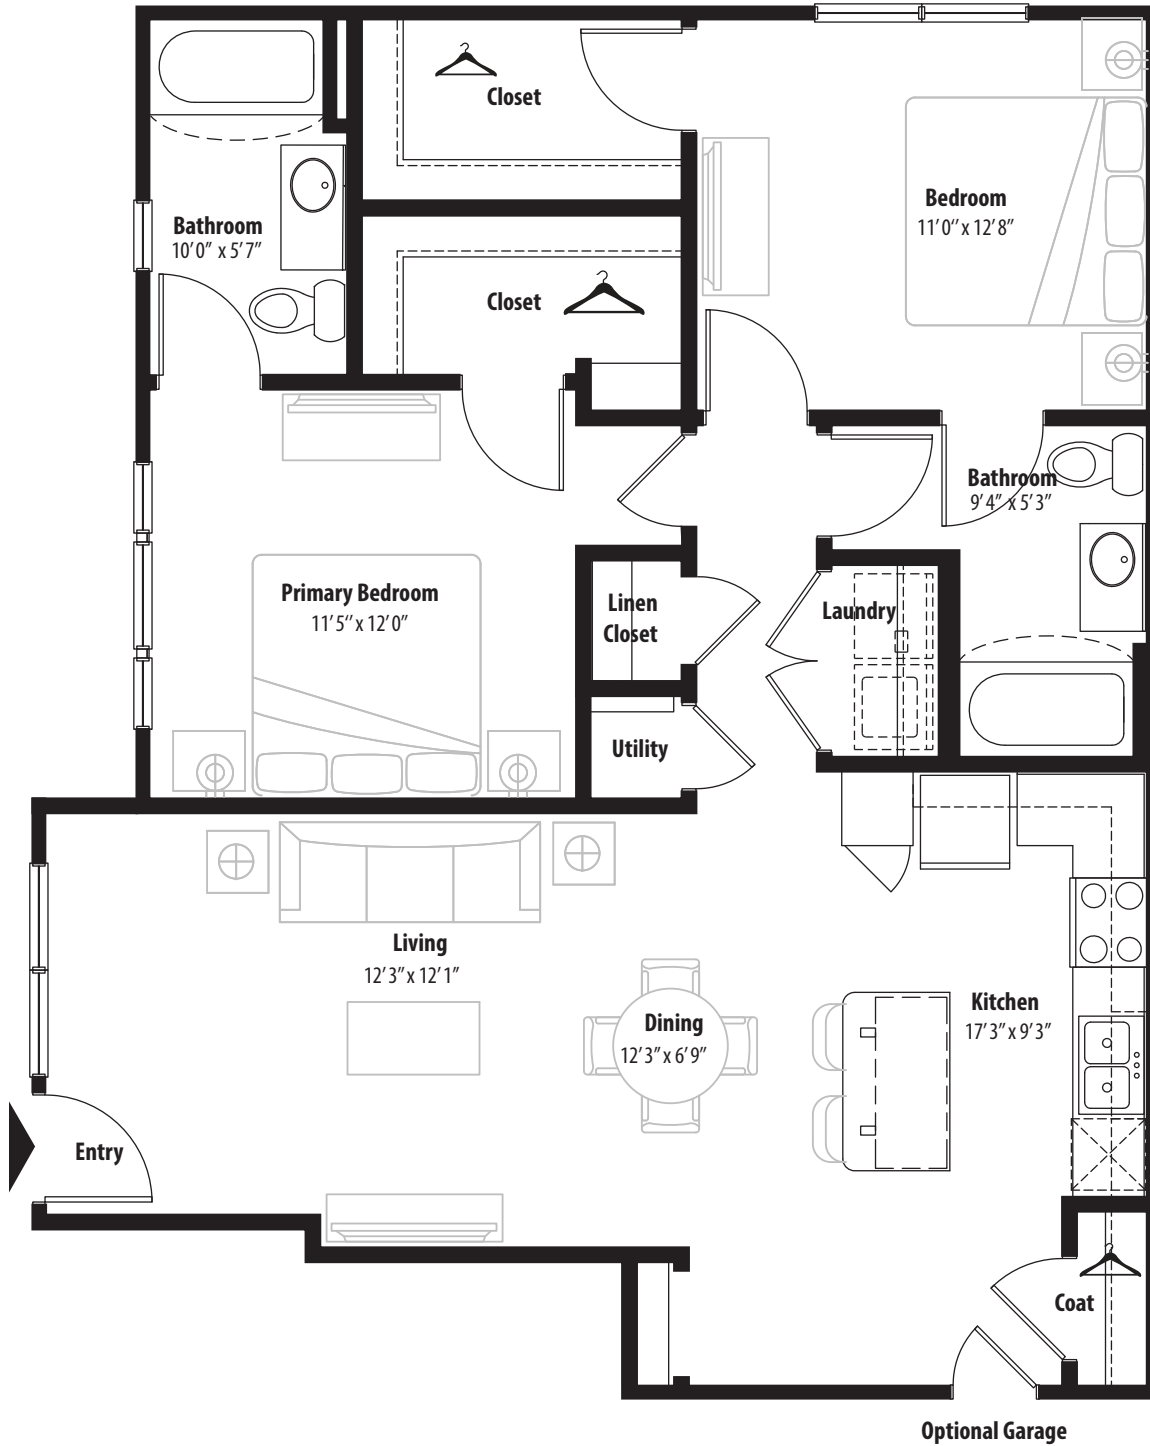

2 BR Designer Courtyard

1st level, 2 bedroom, 2 bath

This floor plan representation is not to scale and all dimensions are approximate. Final layout and room dimensions are subject to change prior to the delivery of any apartment unit.