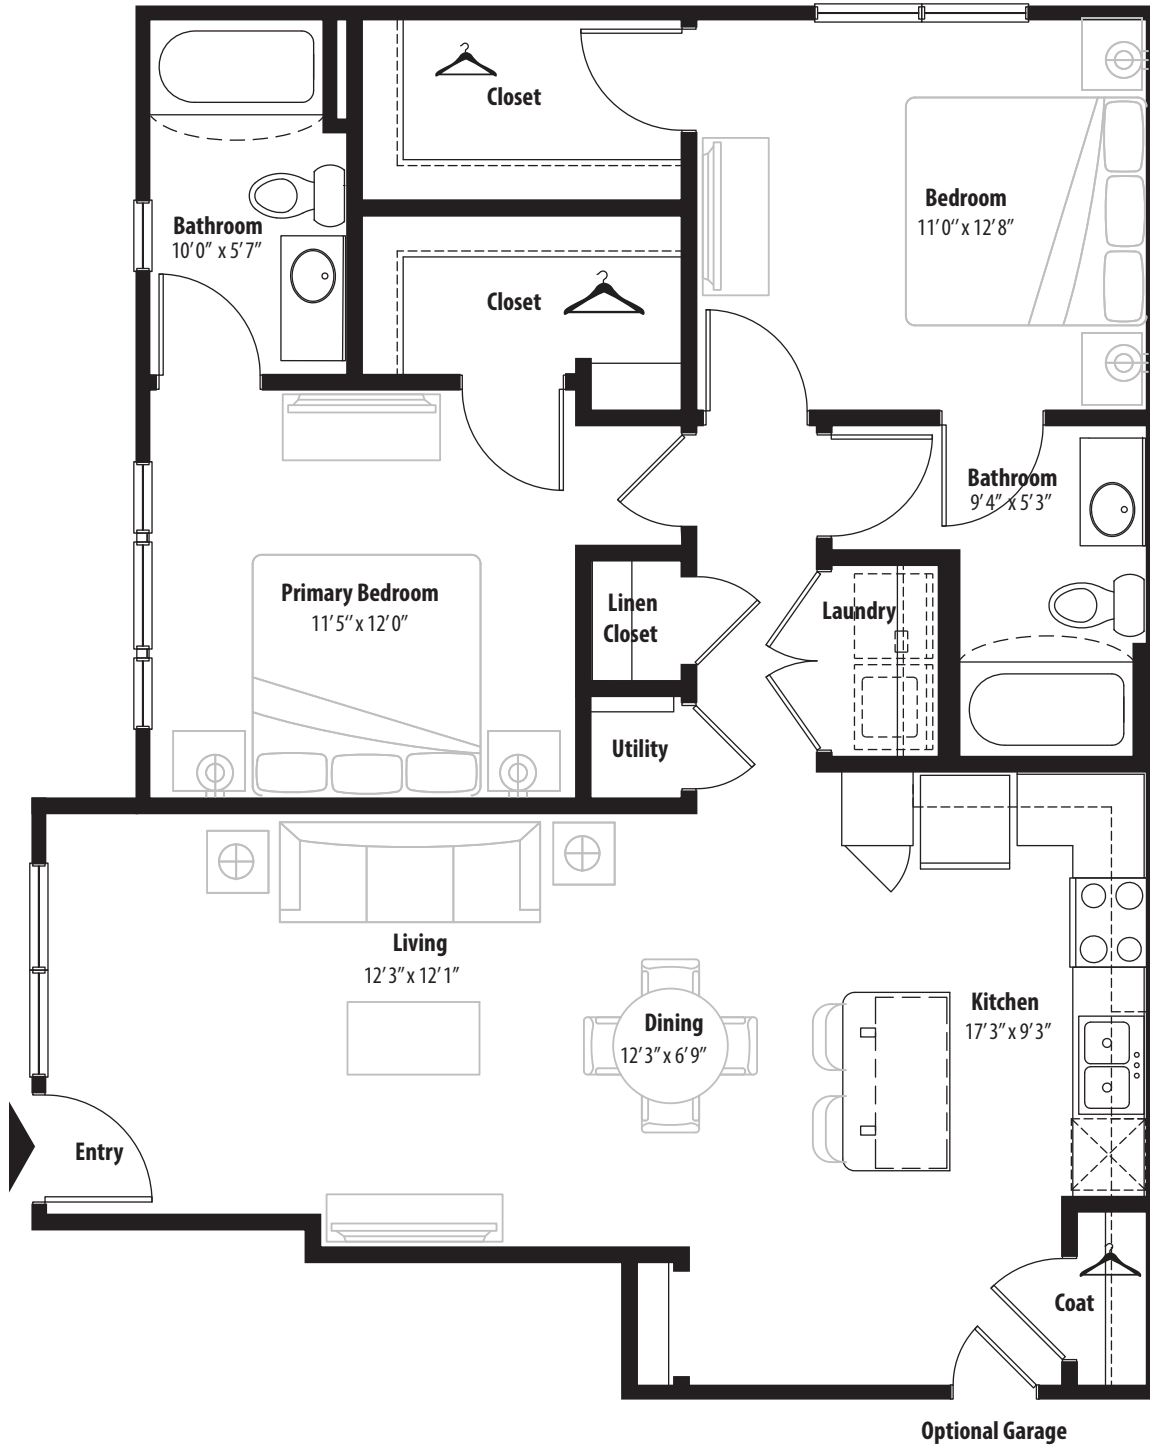

2 BR Designer Courtyard

1st level, 2 bedroom, 2 bath

This floor plan representation is not to scale and all dimensions are approximate. Final layout and room dimensions are subject to change prior to the delivery of any apartment unit.