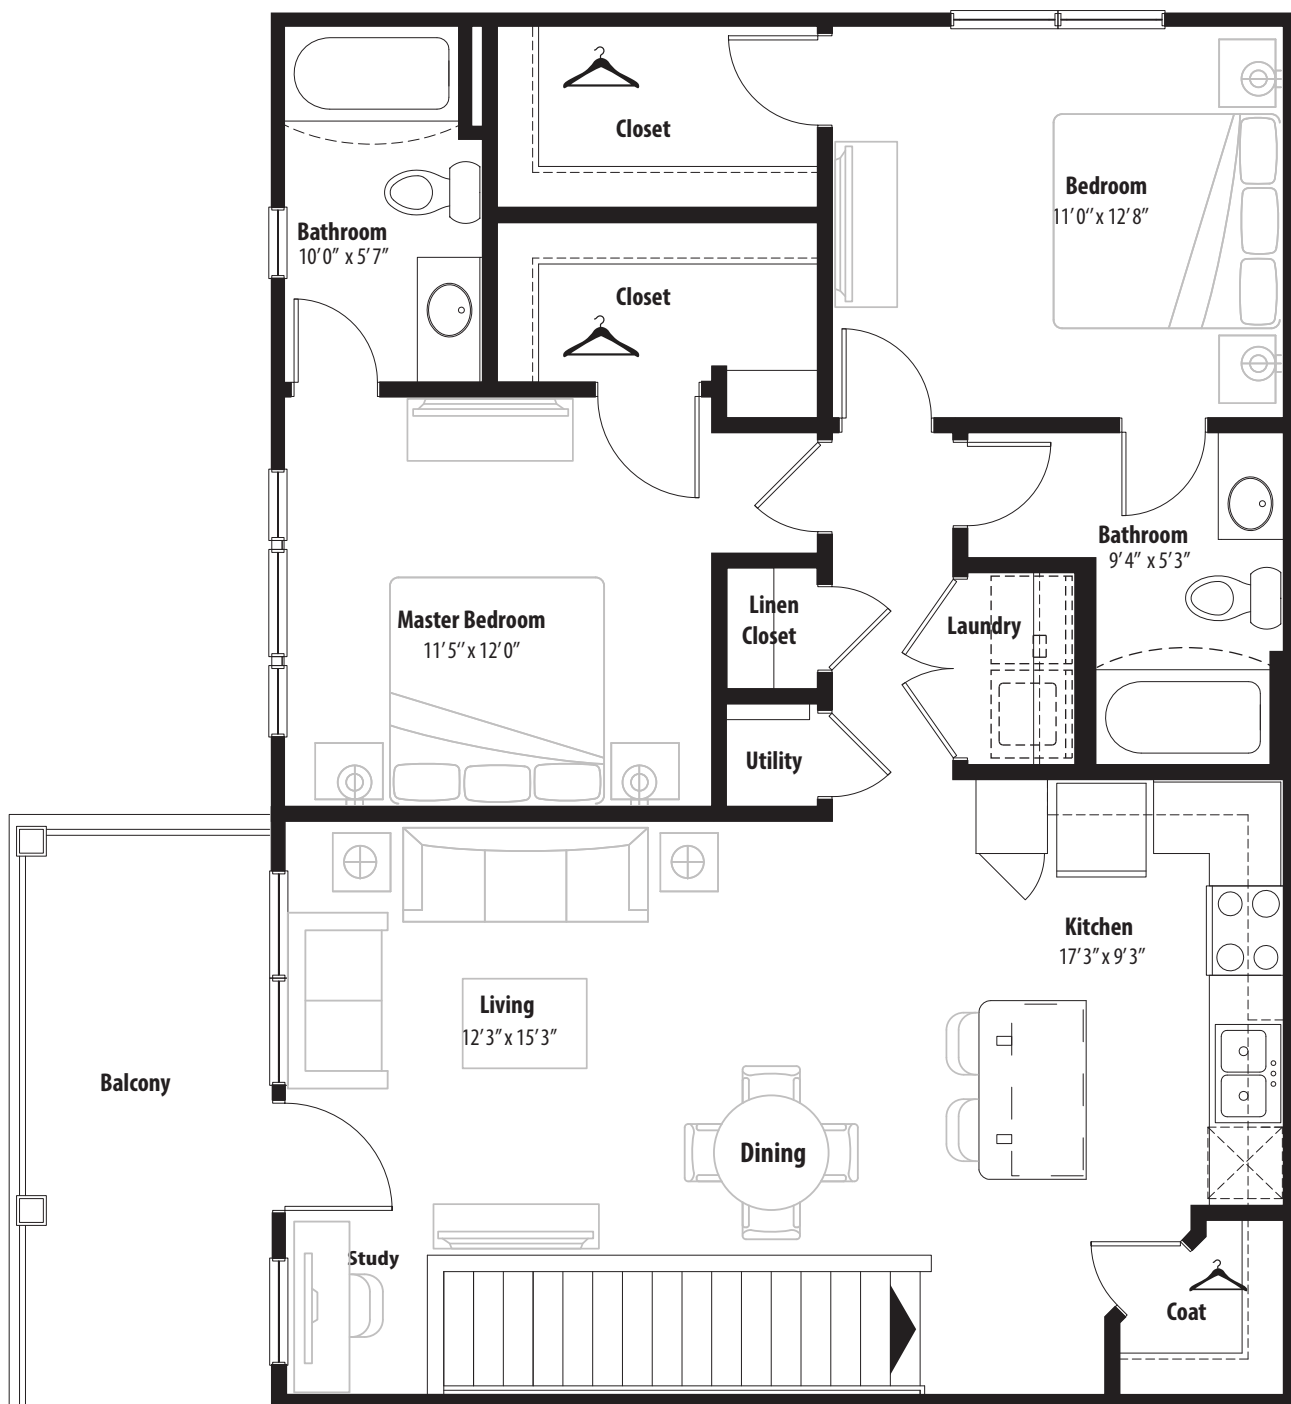

2 BR Designer Overlook

2nd level, 2 bedroom, 2 bath - 1,209 sq. ft. with 110 sq. ft. balcony

This floor plan representation is not to scale and all dimensions are approximate. Final layout and room dimensions are subject to change prior to the delivery of any apartment unit.