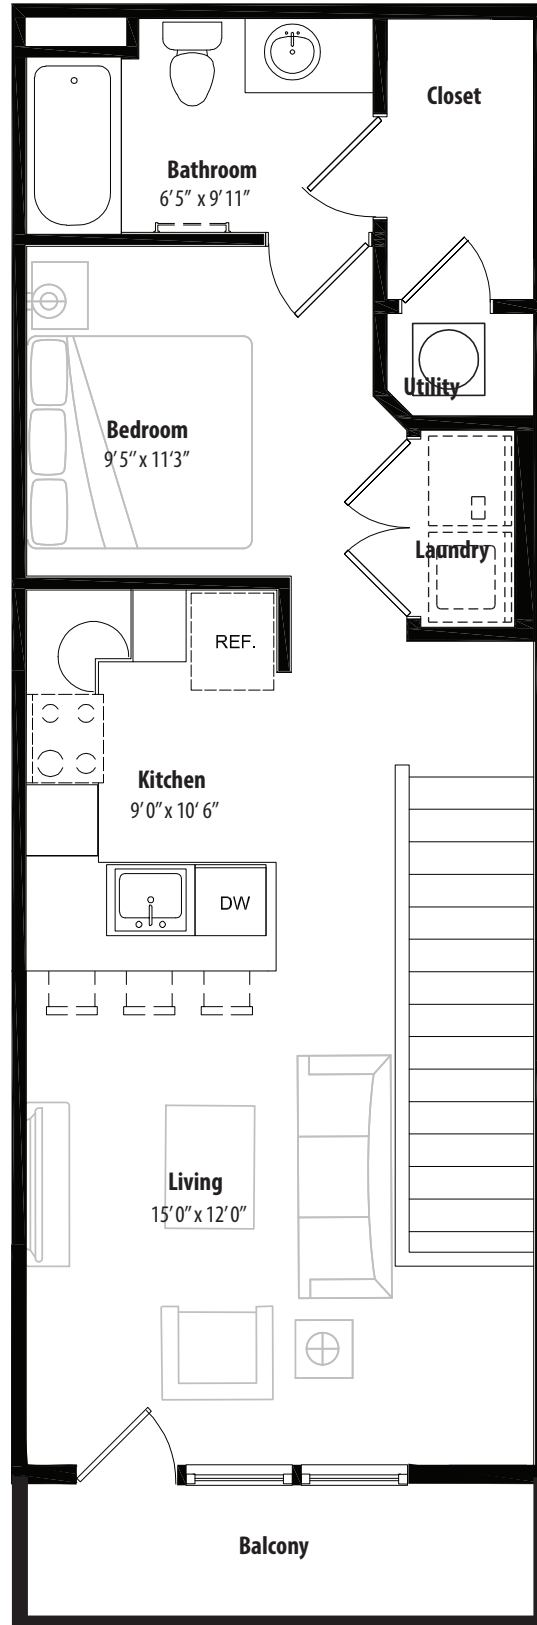

Studio Grand Overlook

2nd level, 1 bedroom, 1 bath - 662 sq. ft.

This floor plan representation is not to scale and all dimensions are approximate. Final layout and room dimensions are subject to change prior to the delivery of any apartment unit.