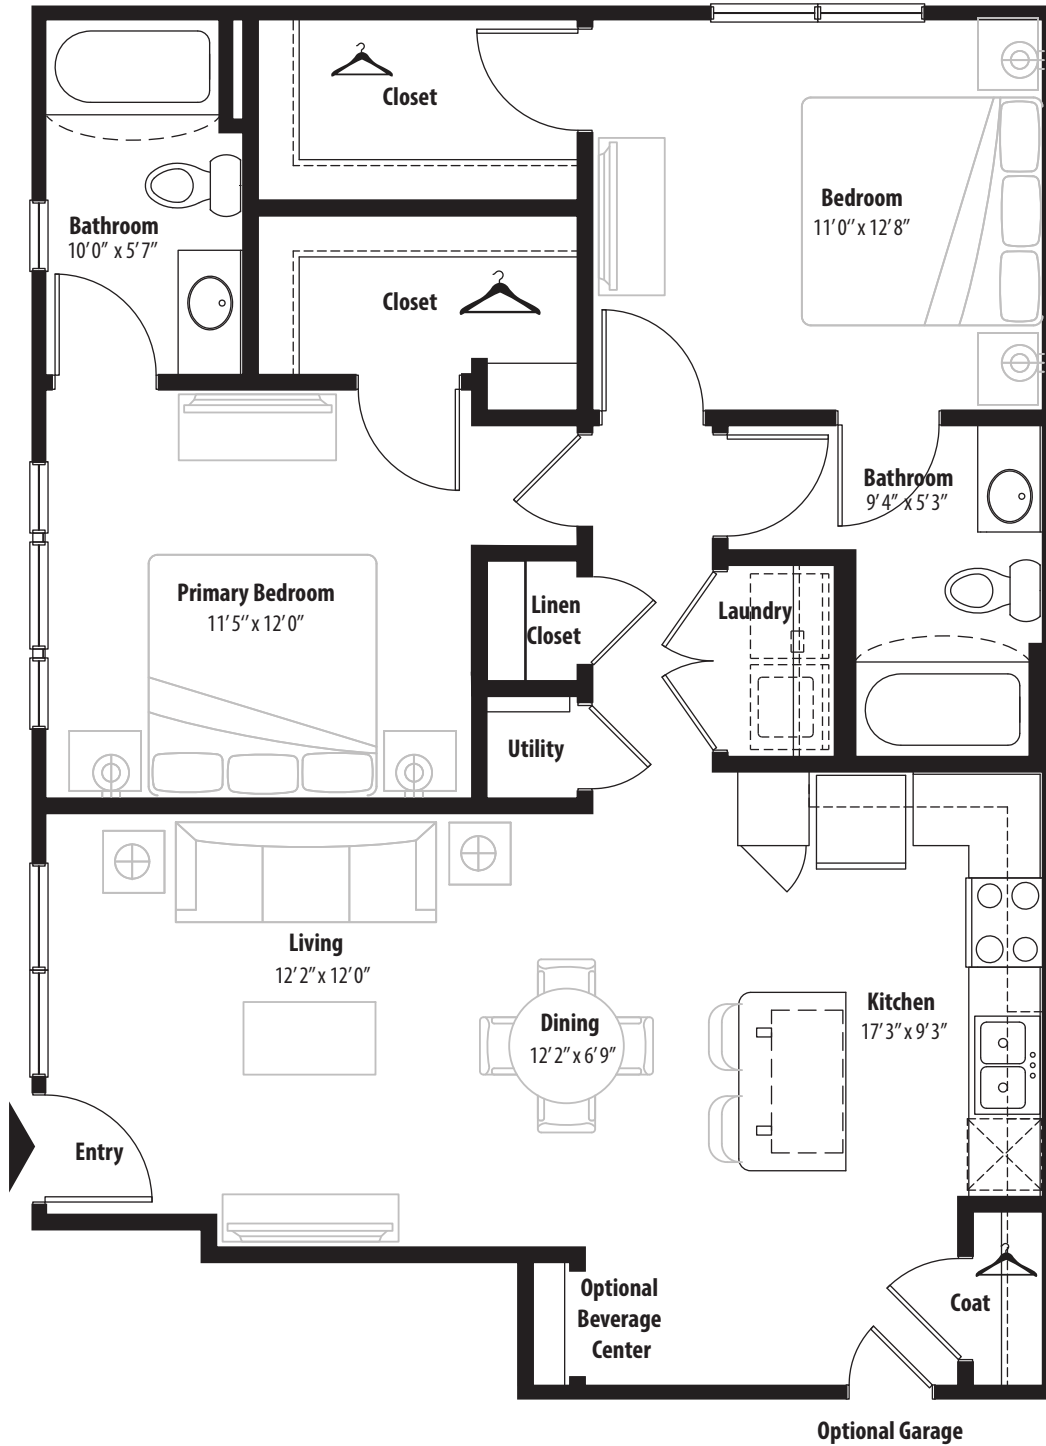

2 BR Designer Courtyard

1st level, 2 bedroom, 2 bath

This floor plan representation is not to scale and all dimensions are approximate. Final layout and room dimensions are subject to change prior to the delivery of any apartment unit.