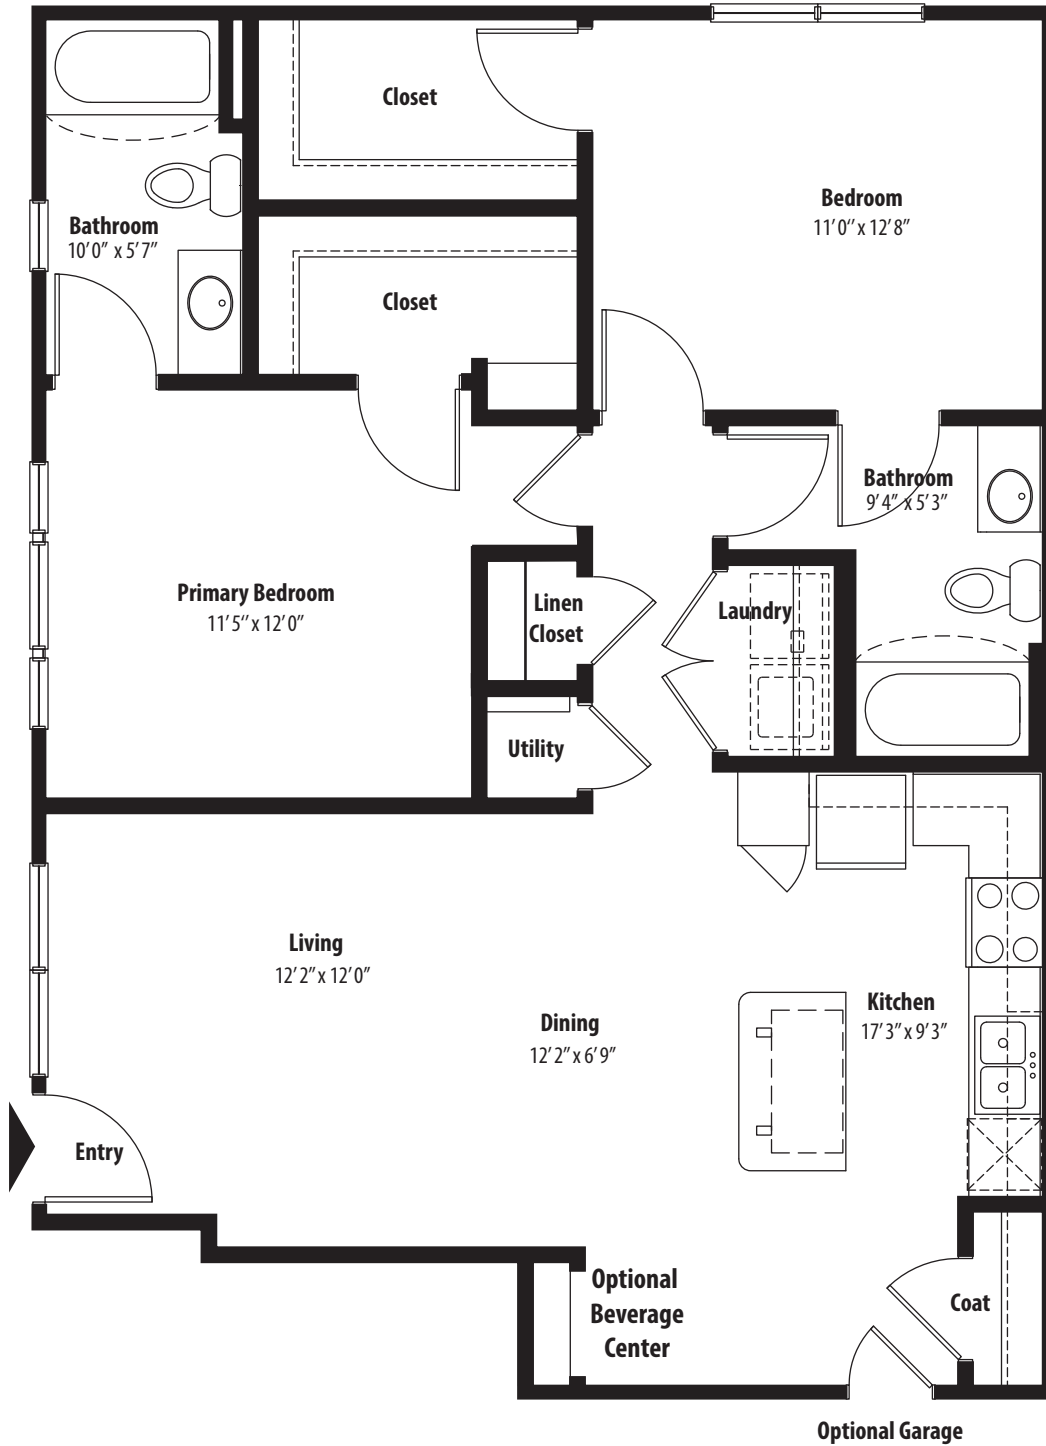

2 BR Designer Courtyard

1st level, 2 bedroom, 2 bath

This floor plan representation is not to scale and all dimensions are approximate. Final layout and room dimensions are subject to change prior to the delivery of any apartment unit.