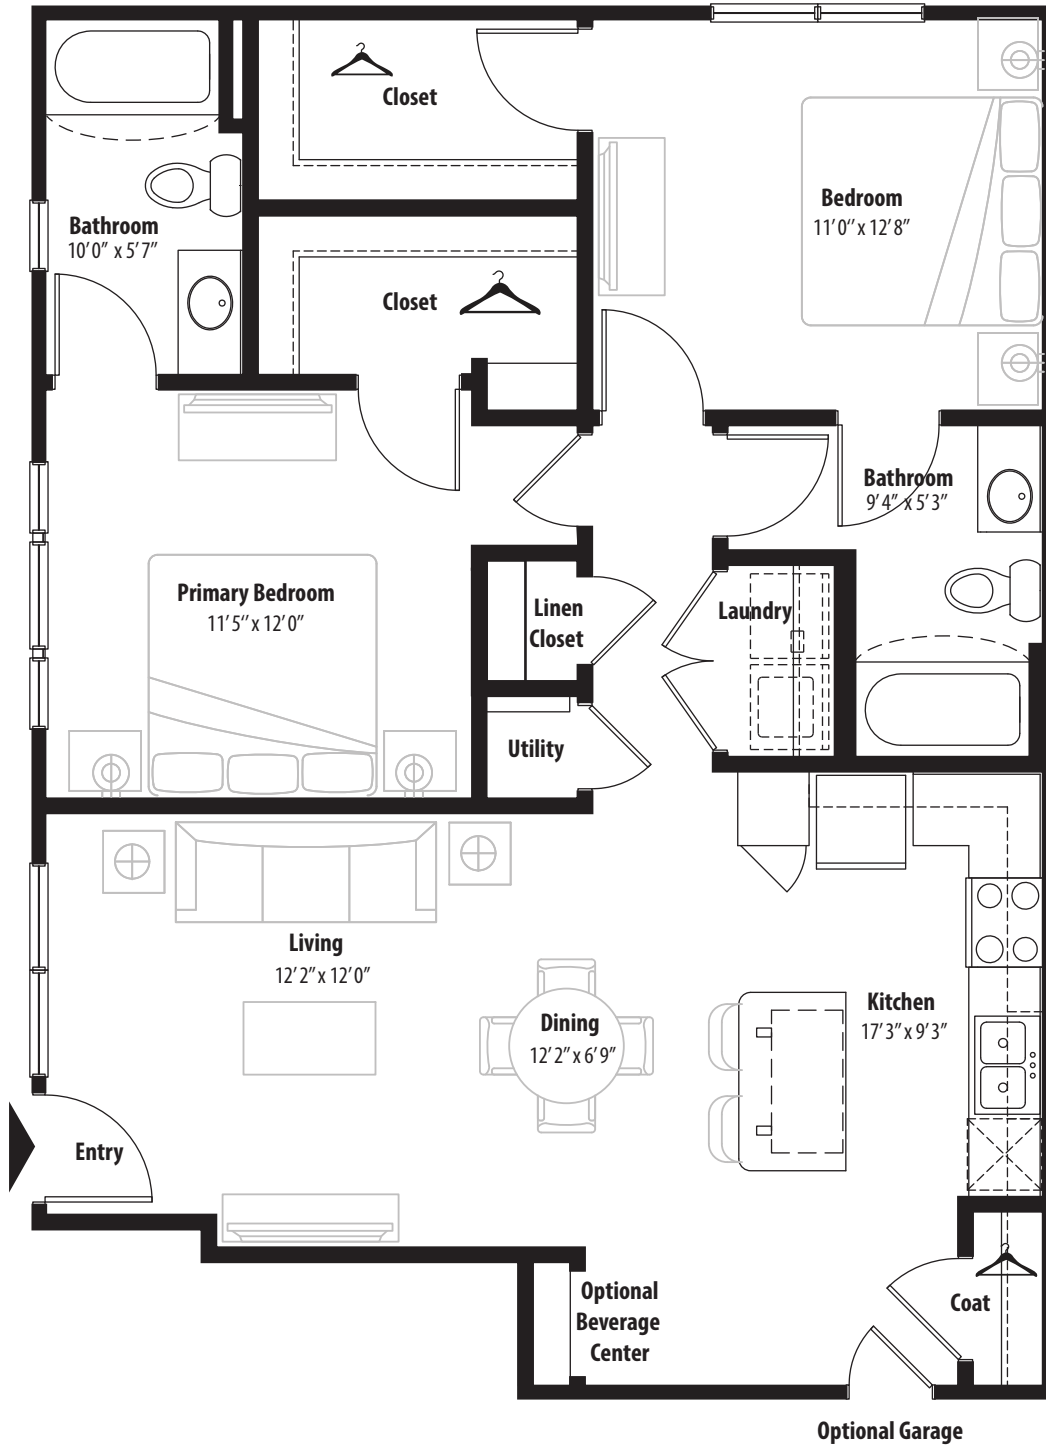

2 BR Designer Courtyard

1st level, 2 bedroom, 2 bath

This floor plan representation is not to scale and all dimensions are approximate. Final layout and room dimensions are subject to change prior to the delivery of any apartment unit.