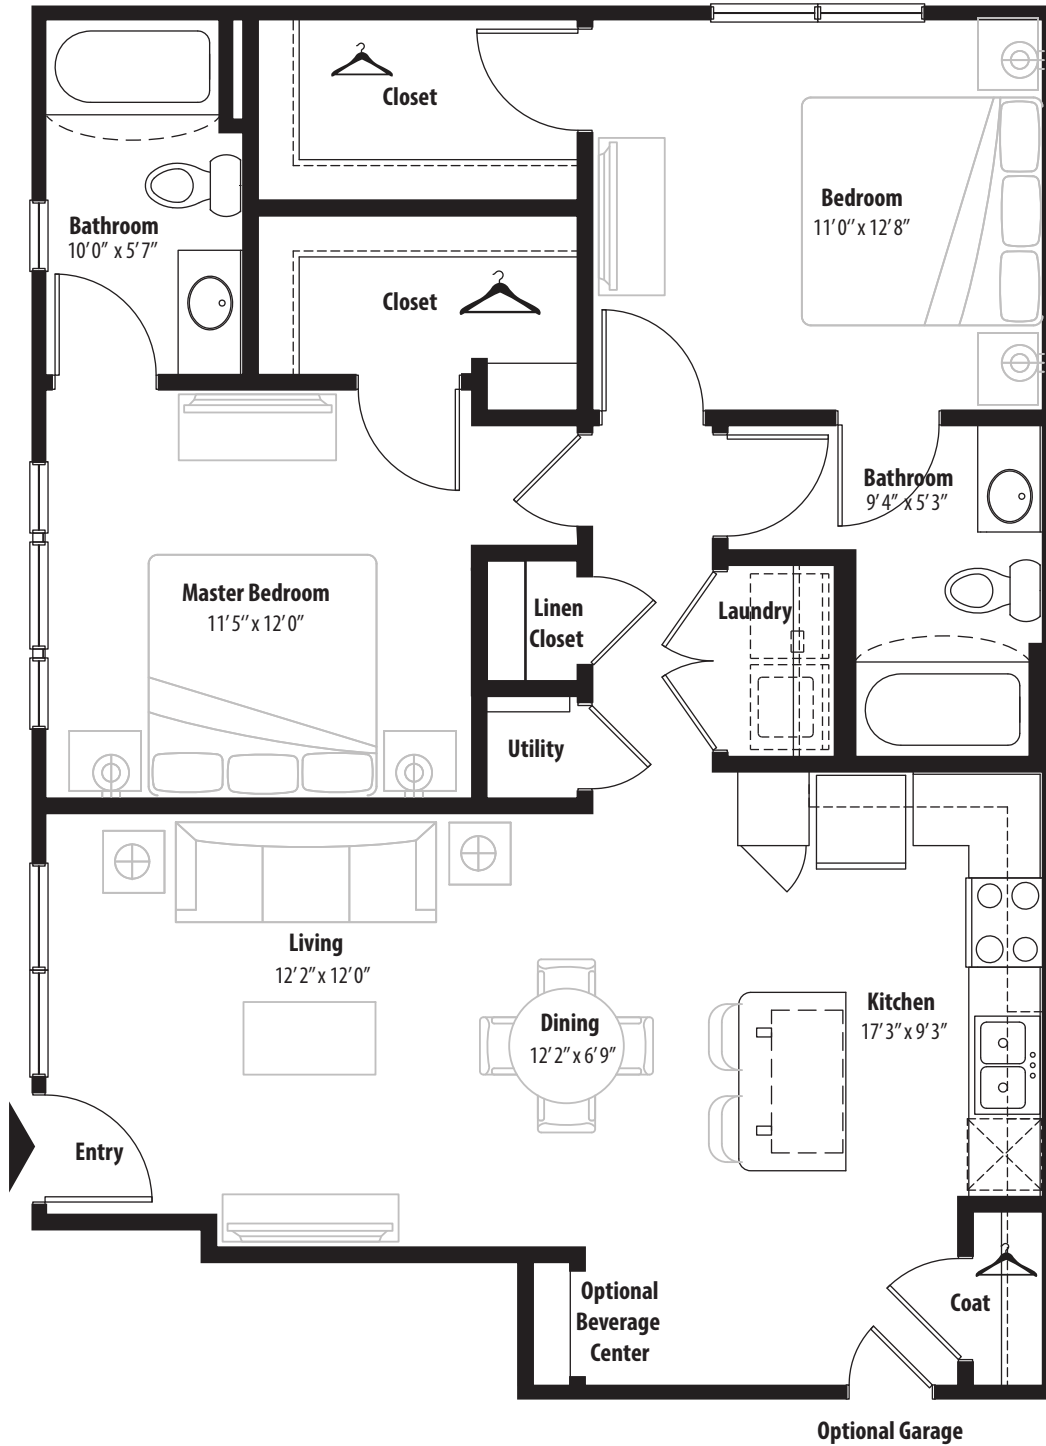

2 BR Designer Courtyard

1st level, 2 bedroom, 2 bath - 1,062 sq. ft. with 89 sq. ft. patio

This floor plan representation is not to scale and all dimensions are approximate. Final layout and room dimensions are subject to change prior to the delivery of any apartment unit.