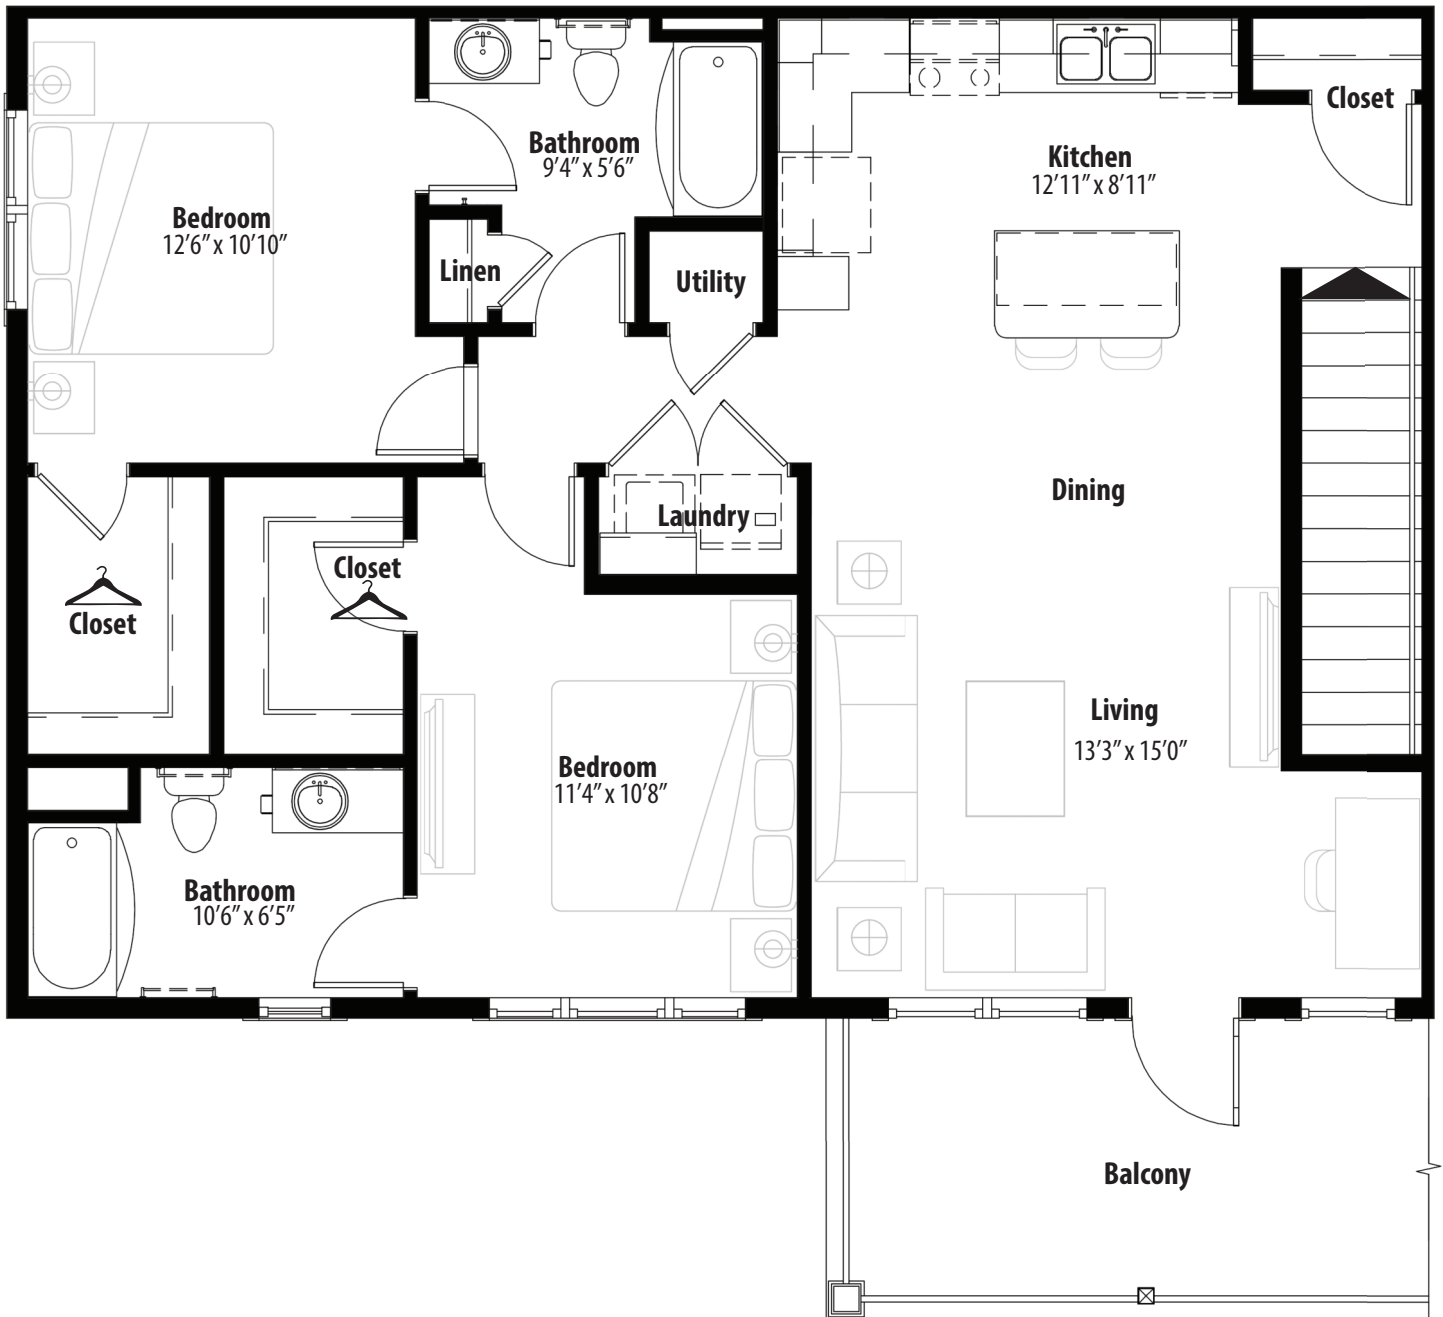

2 BR Designer Overlook

2nd level, 2 bedroom, 2 bath - 1,189 sq. ft. with 143 sq. ft. balcony

This floor plan representation is not to scale and all dimensions are approximate. Final layout and room dimensions are subject to change prior to the delivery of any apartment unit.