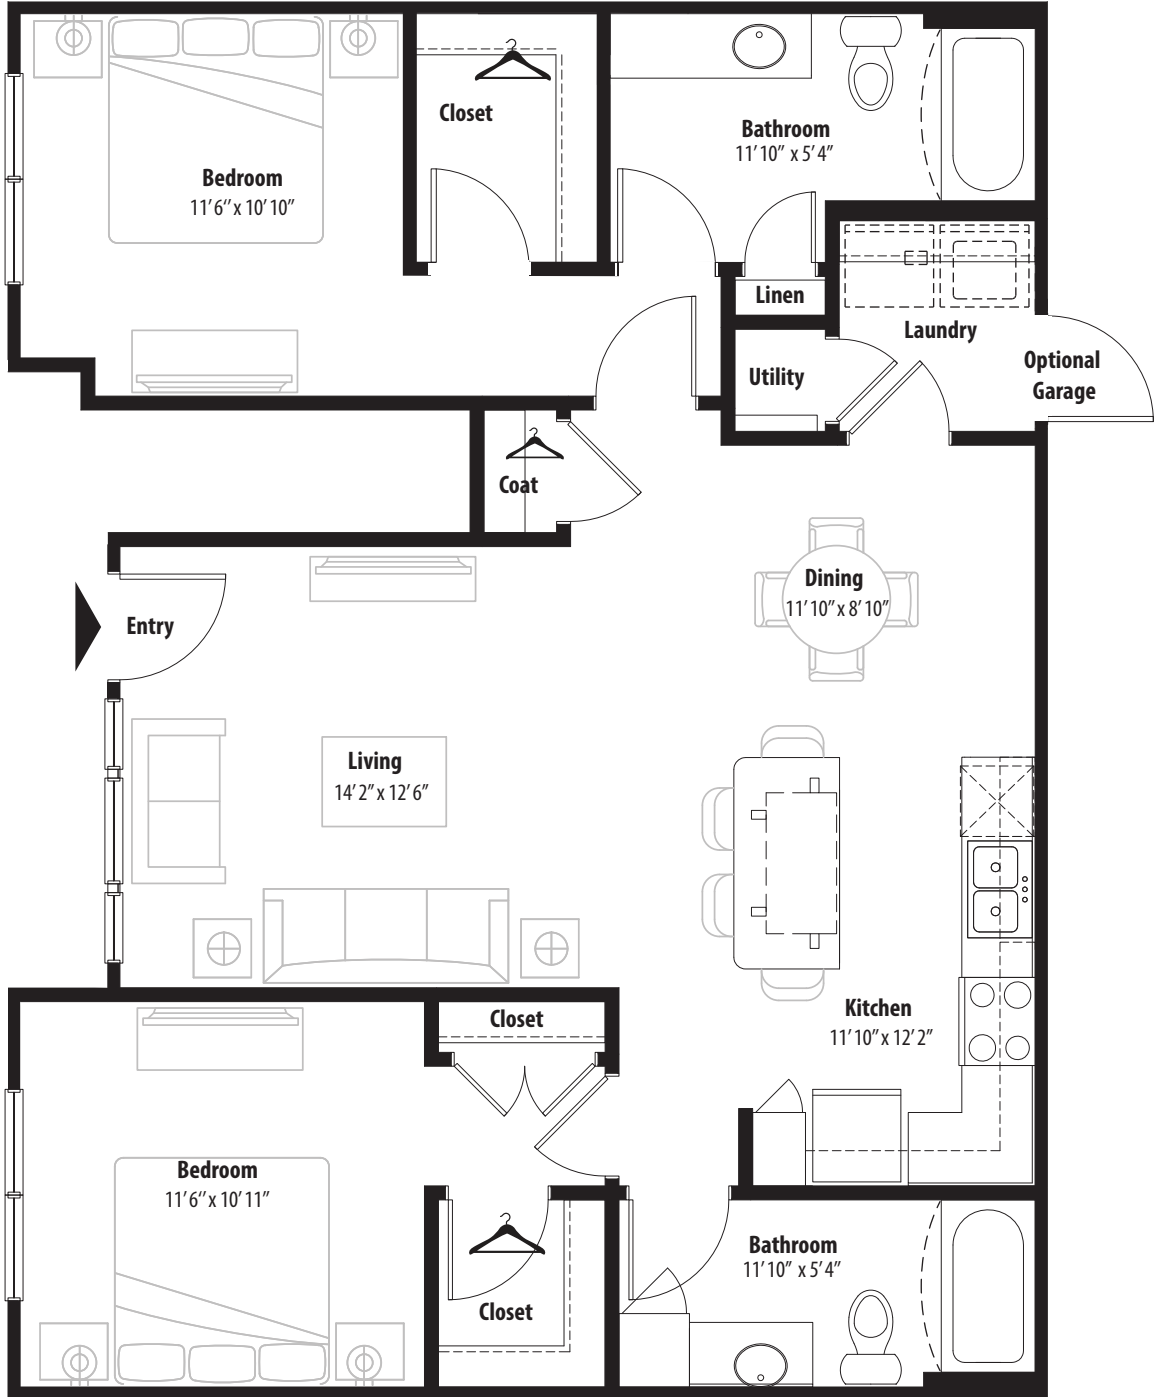

2 Bedroom Grand Courtyard 1st level, 2 bedroom, 2 bath - 1,088 sq. ft. with 70 sq. ft. patio

This floor plan representation is not to scale and all dimensions are approximate. Final layout and room dimensions are subject to change prior to the delivery of any apartment unit.