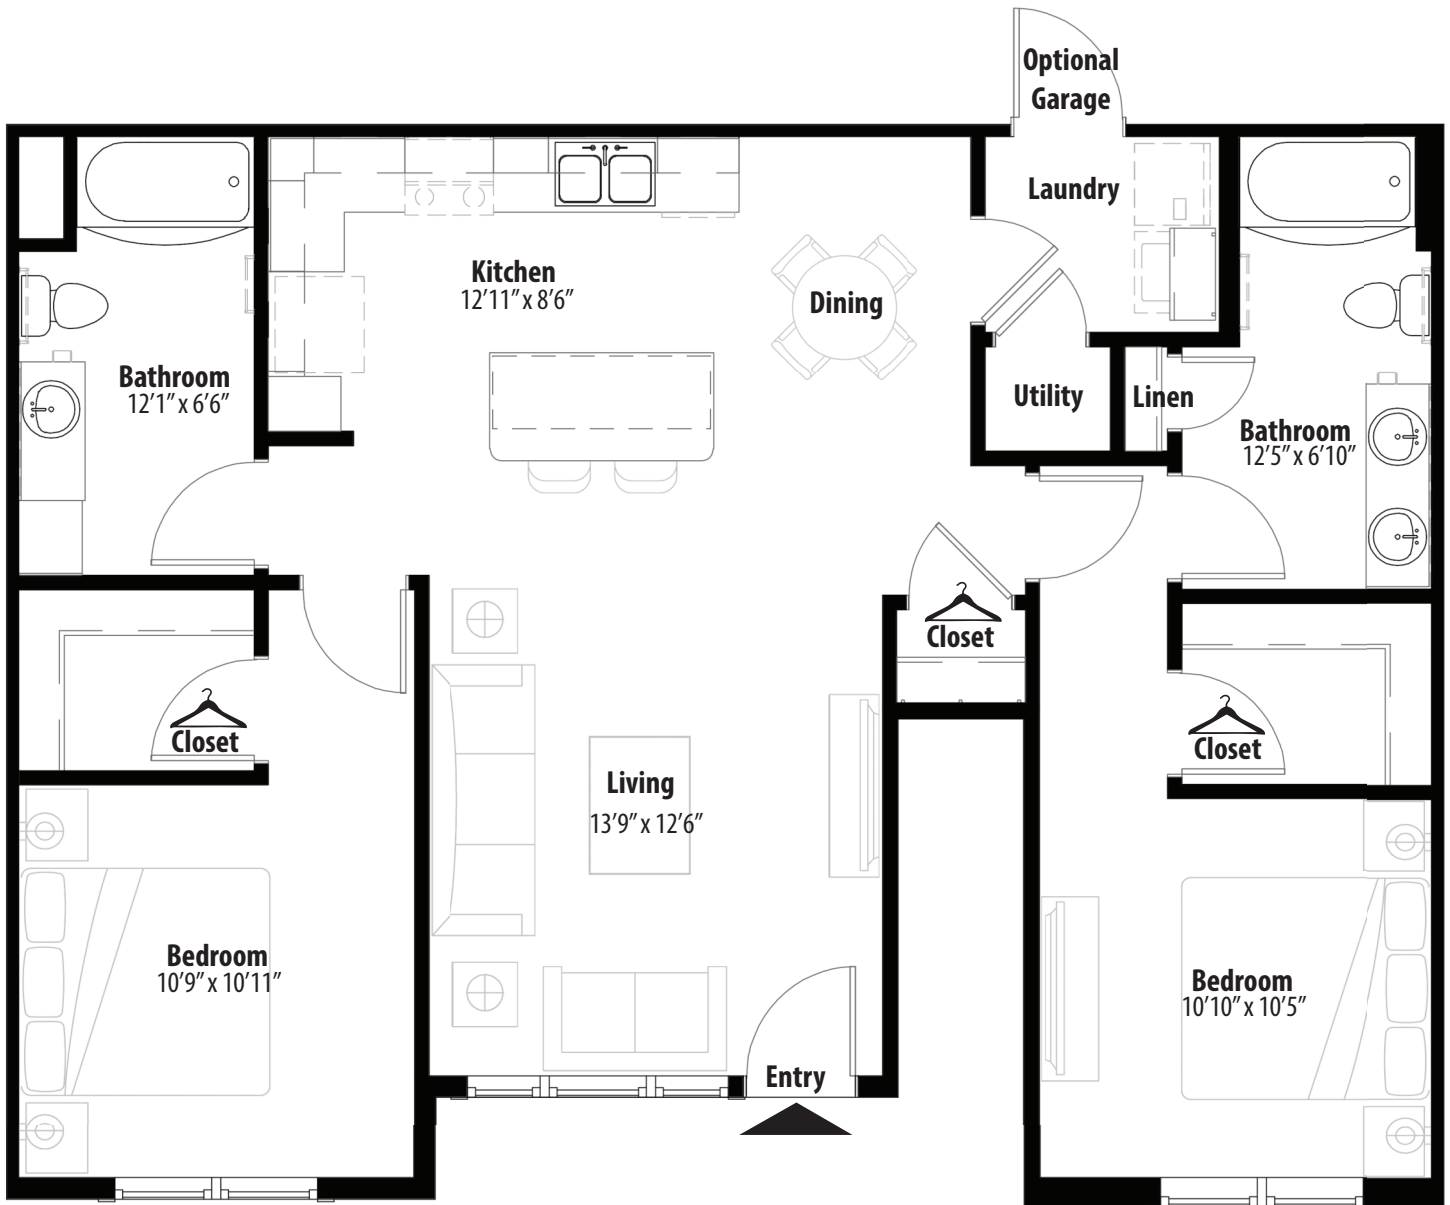

2 BR Grand Courtyard

1st level, 2 bedroom, 2 bath - 1,098 sq. ft. with 103 sq. ft. patio

This floor plan representation is not to scale and all dimensions are approximate. Final layout and room dimensions are subject to change prior to the delivery of any apartment unit.