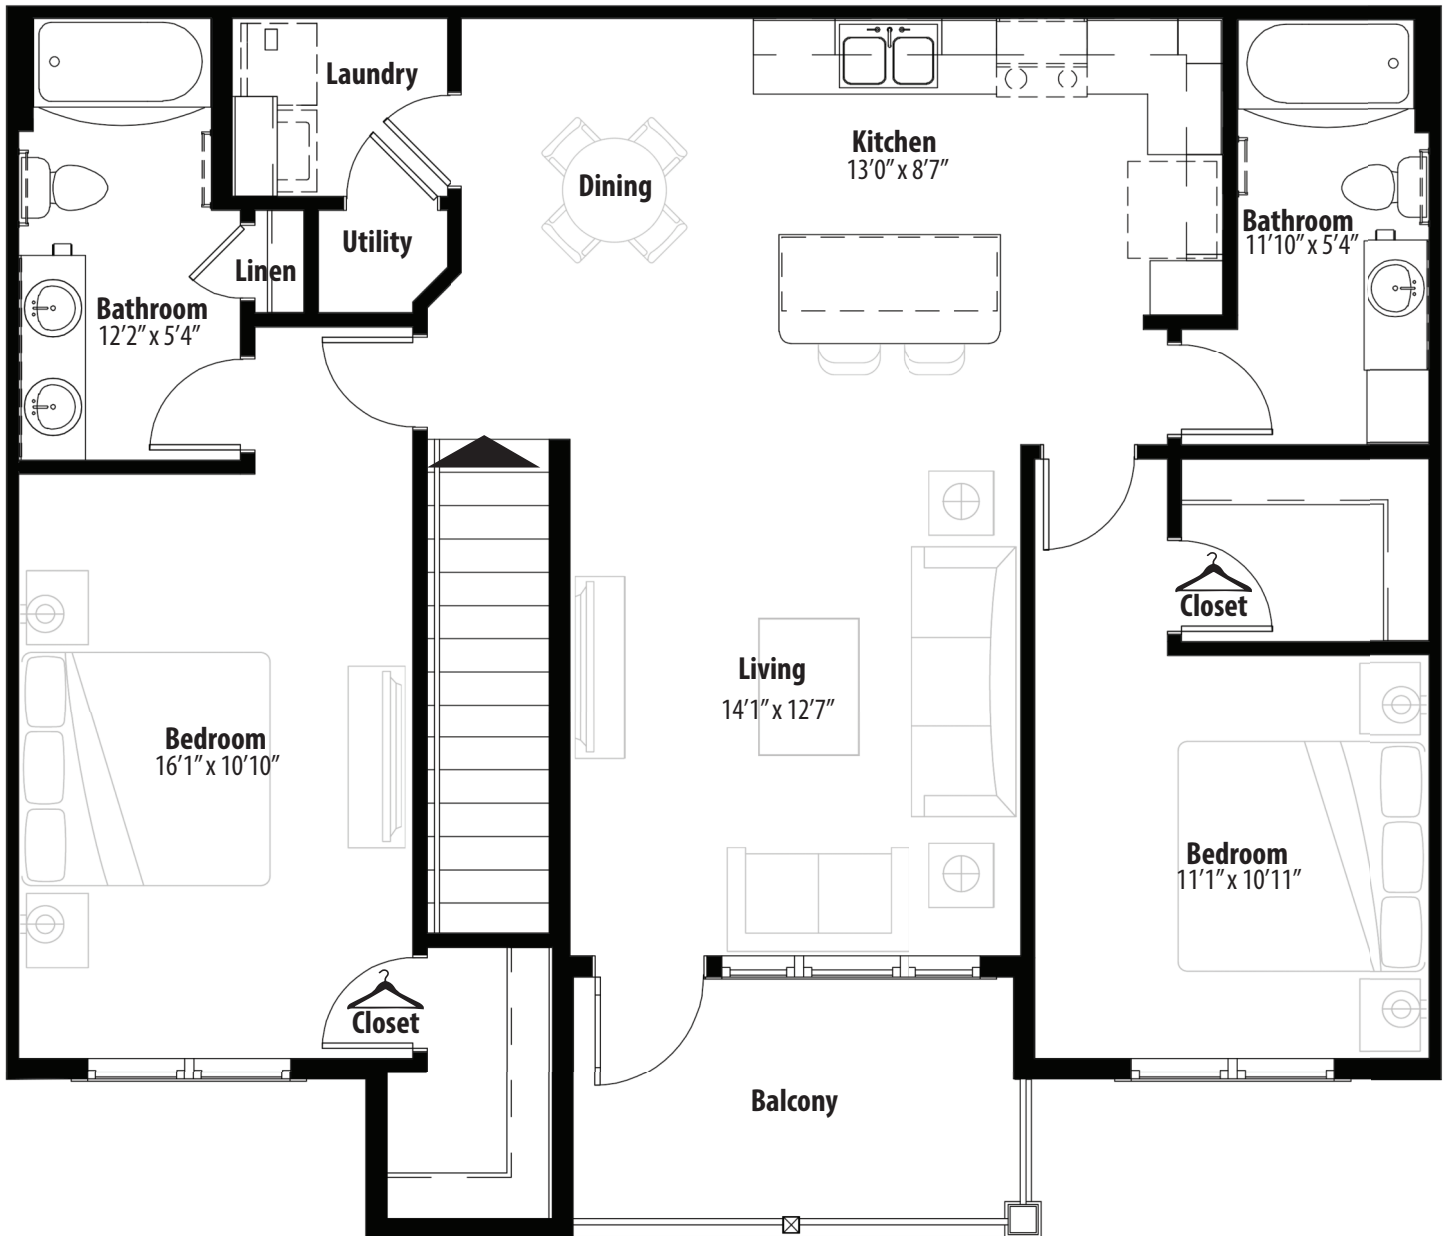

## 2 BR Grand Overlook

2nd level, 2 bedroom, 2 bath - 1,210 sq. ft. with 92 sq. ft. balcony

This floor plan representation is not to scale and all dimensions are approximate. Final layout and room dimensions are subject to change prior to the delivery of any apartment unit.