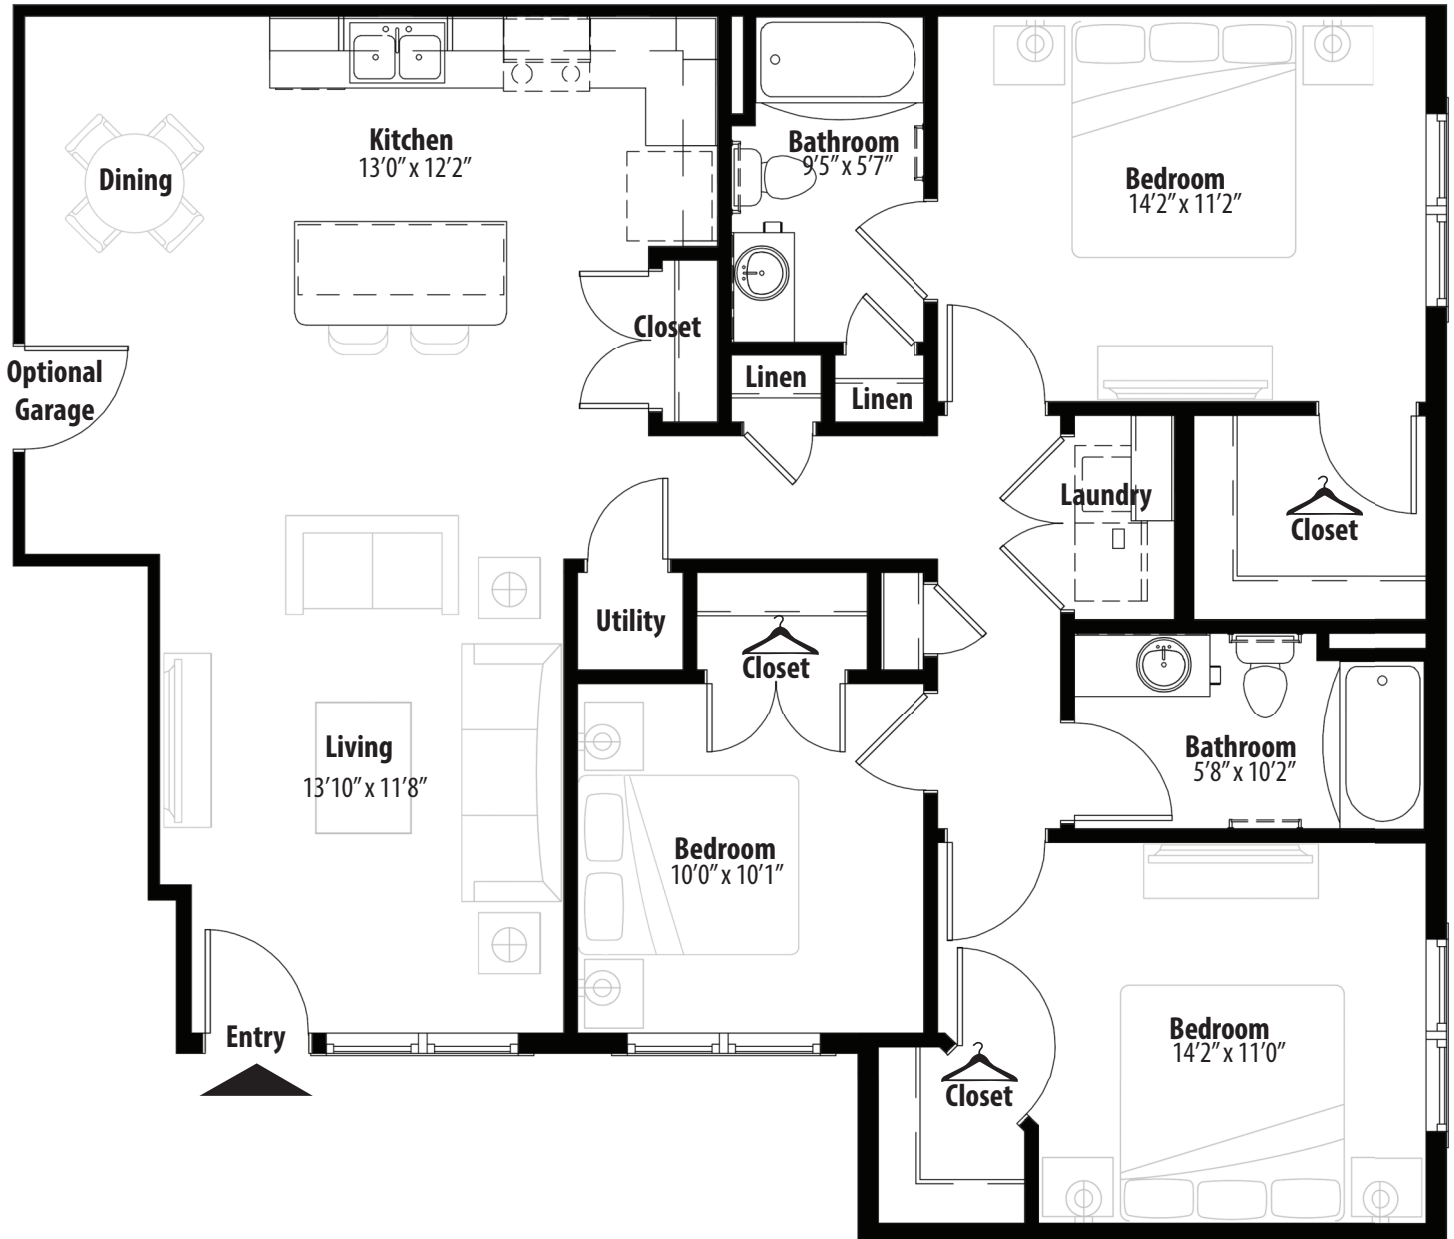

### 3 BR Grand Courtyard

1st level, 3 bedroom, 2 bath - 1,305 sq. ft. with 190 sq. ft. patio

This floor plan representation is not to scale and all dimensions are approximate. Final layout and room dimensions are subject to change prior to the delivery of any apartment unit.