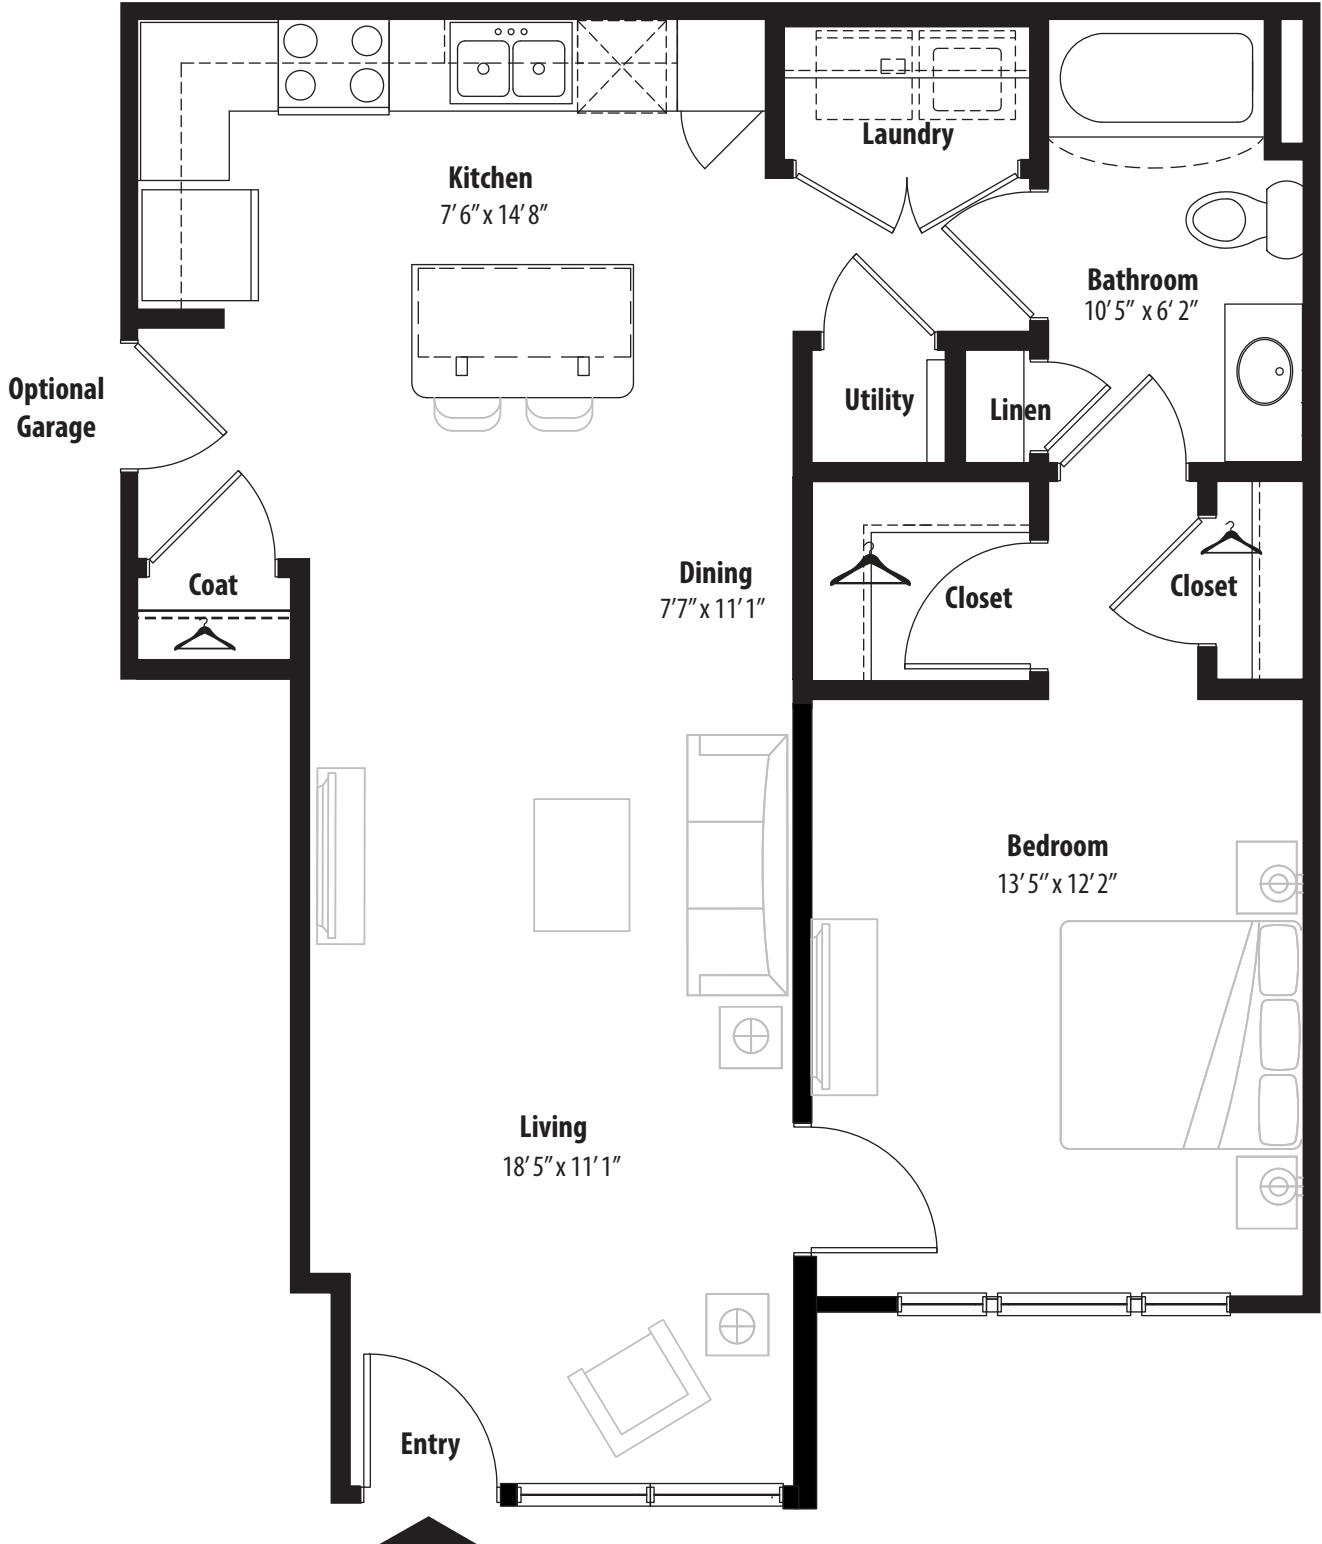

1 BR Designer Courtyard

1st level, 1 bedroom, 1 bath - 798 sq. ft. with 191 sq. ft. patio

This floor plan representation is not to scale and all dimensions are approximate. Final layout and room dimensions are subject to change prior to the delivery of any apartment unit.