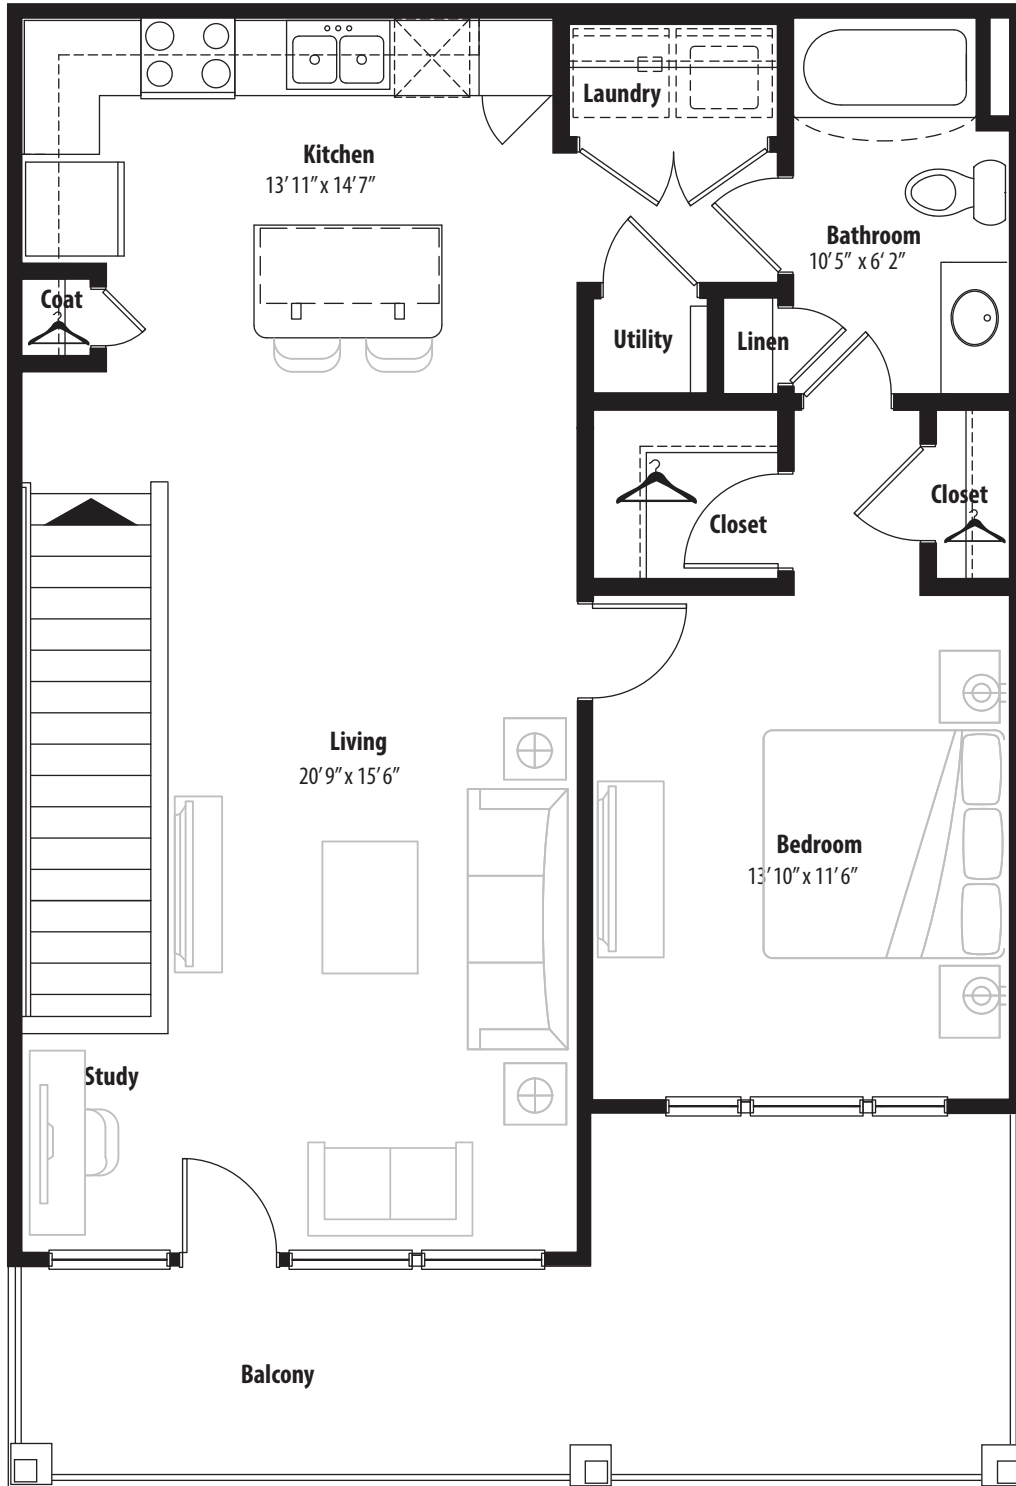

1 BR Designer Overlook

2nd level, 1 bedroom, 1 bath - 907 sq. ft. with 220 sq. ft. balcony

This floor plan representation is not to scale and all dimensions are approximate. Final layout and room dimensions are subject to change prior to the delivery of any apartment unit.