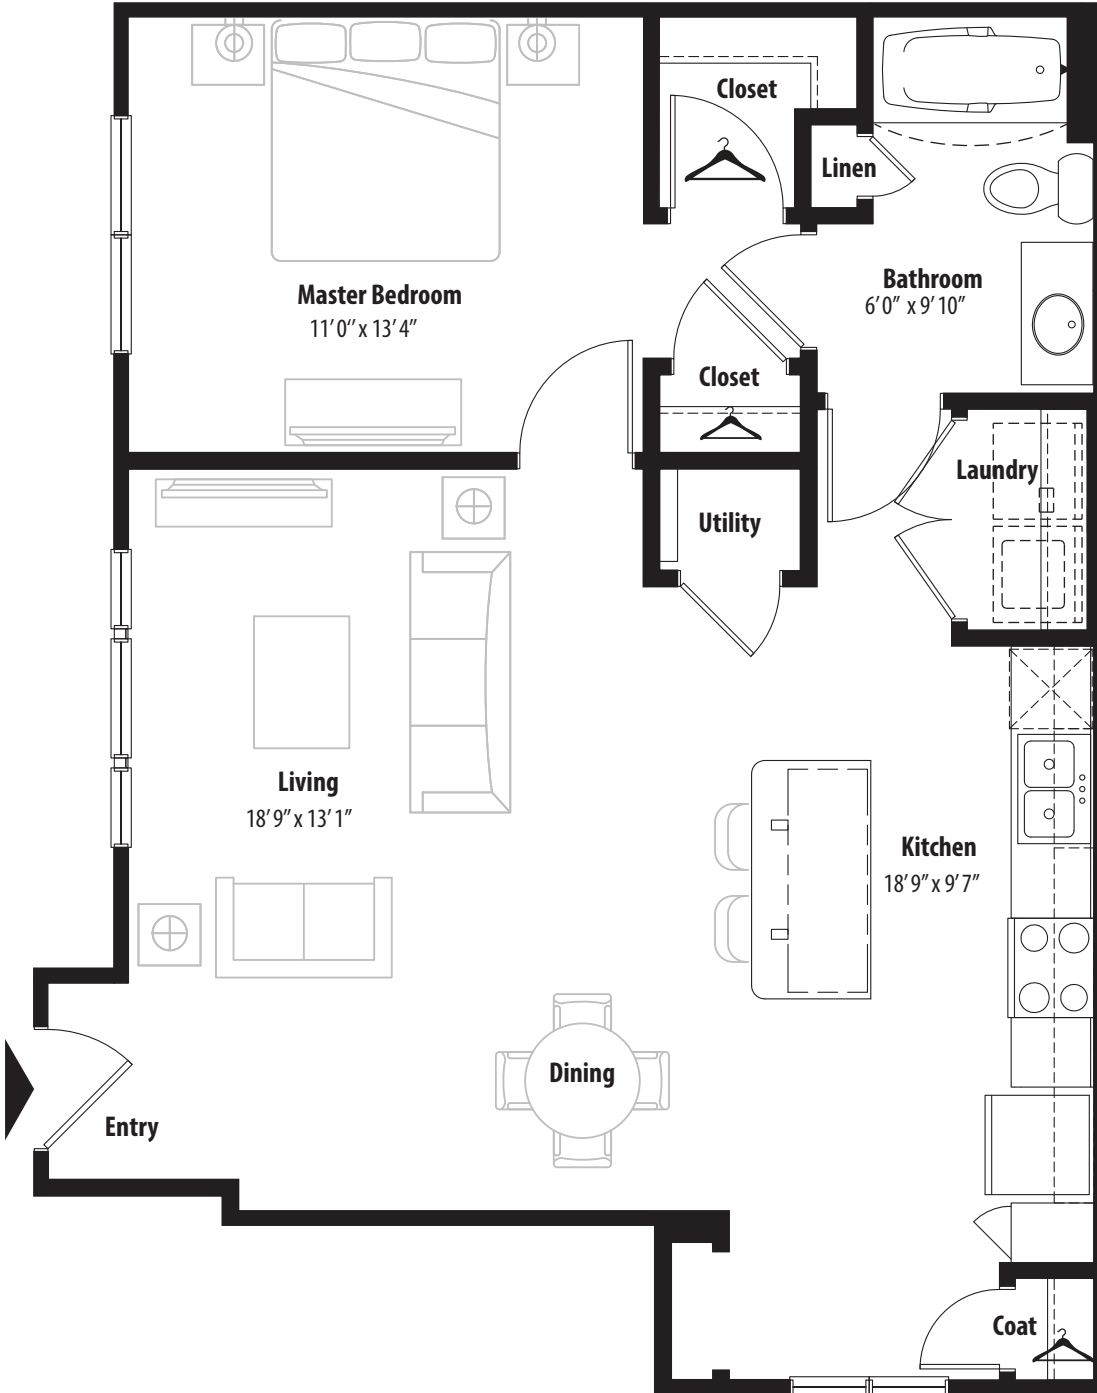

1 Bedroom Grand Courtyard

1st level, 1 bedroom, 1 bath - 831 sq. ft. with 114 sq. ft. patio

This floor plan representation is not to scale and all dimensions are approximate. Final layout and room dimensions are subject to change prior to the delivery of any apartment unit.