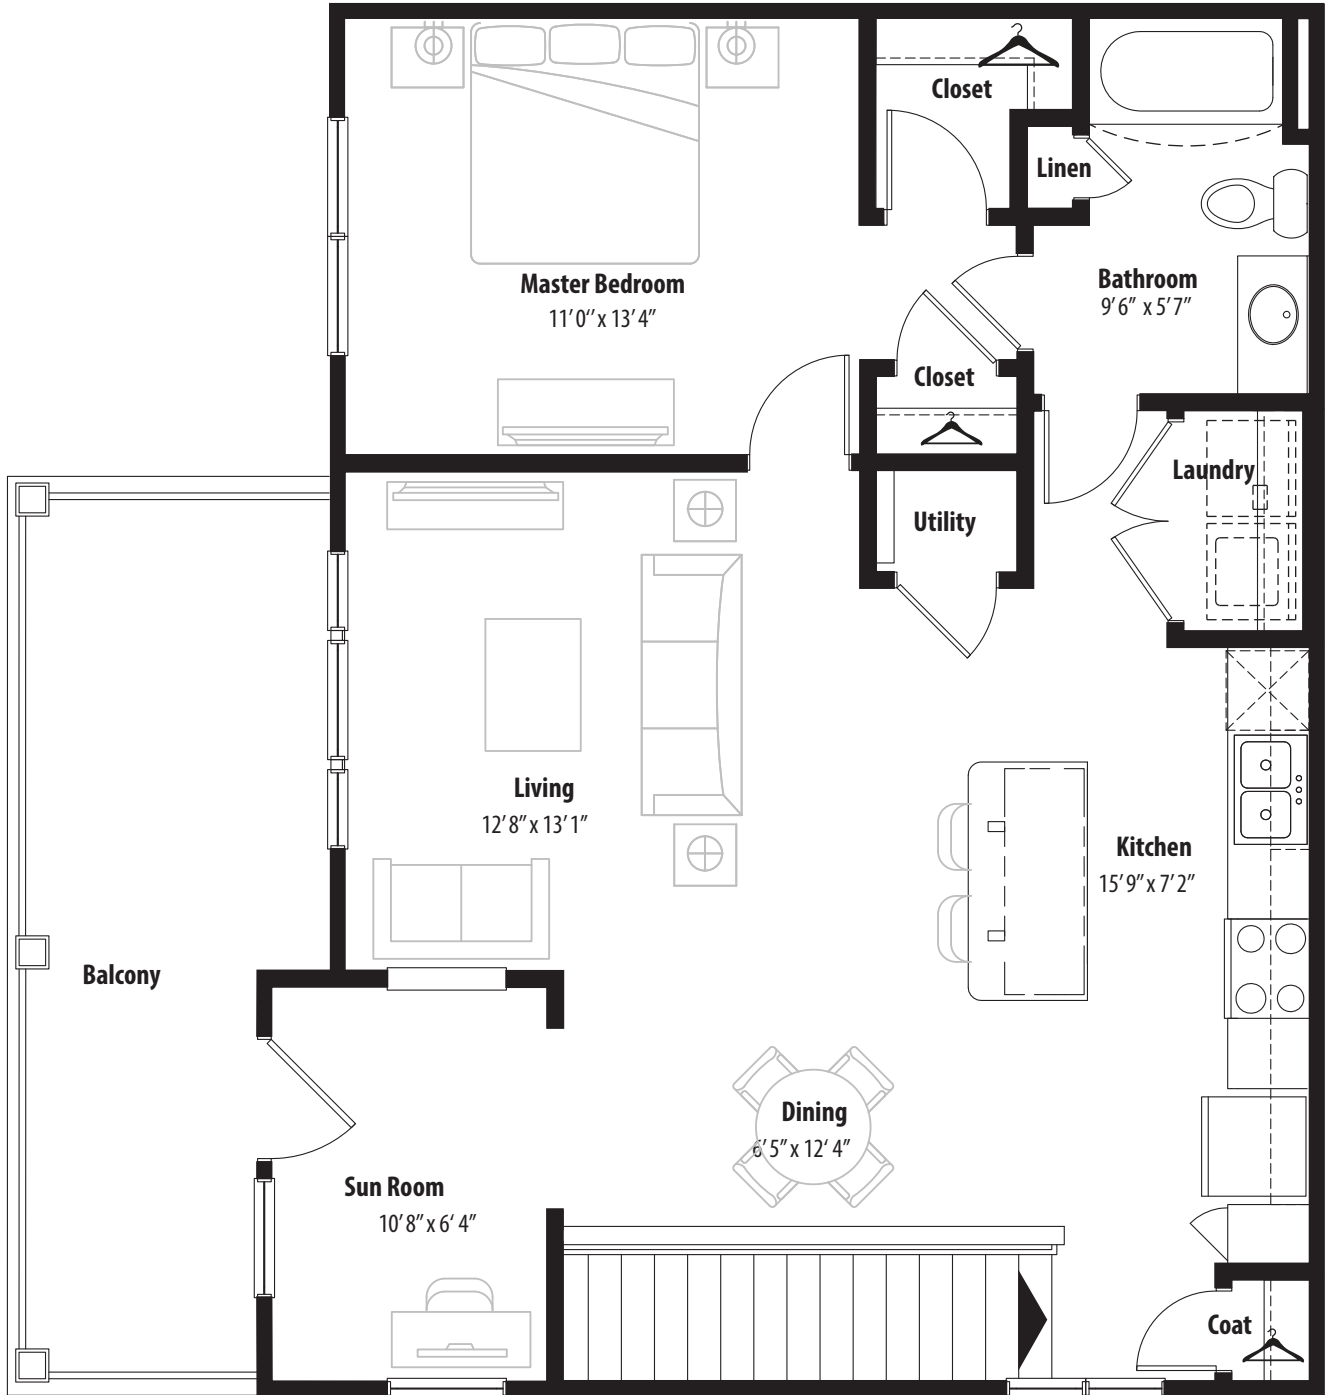

### 1 Bedroom Grand Overlook

2nd level, 1 bedroom, 1 bath - 938 sq. ft. with 140 sq. ft. balcony

This floor plan representation is not to scale and all dimensions are approximate. Final layout and room dimensions are subject to change prior to the delivery of any apartment unit.