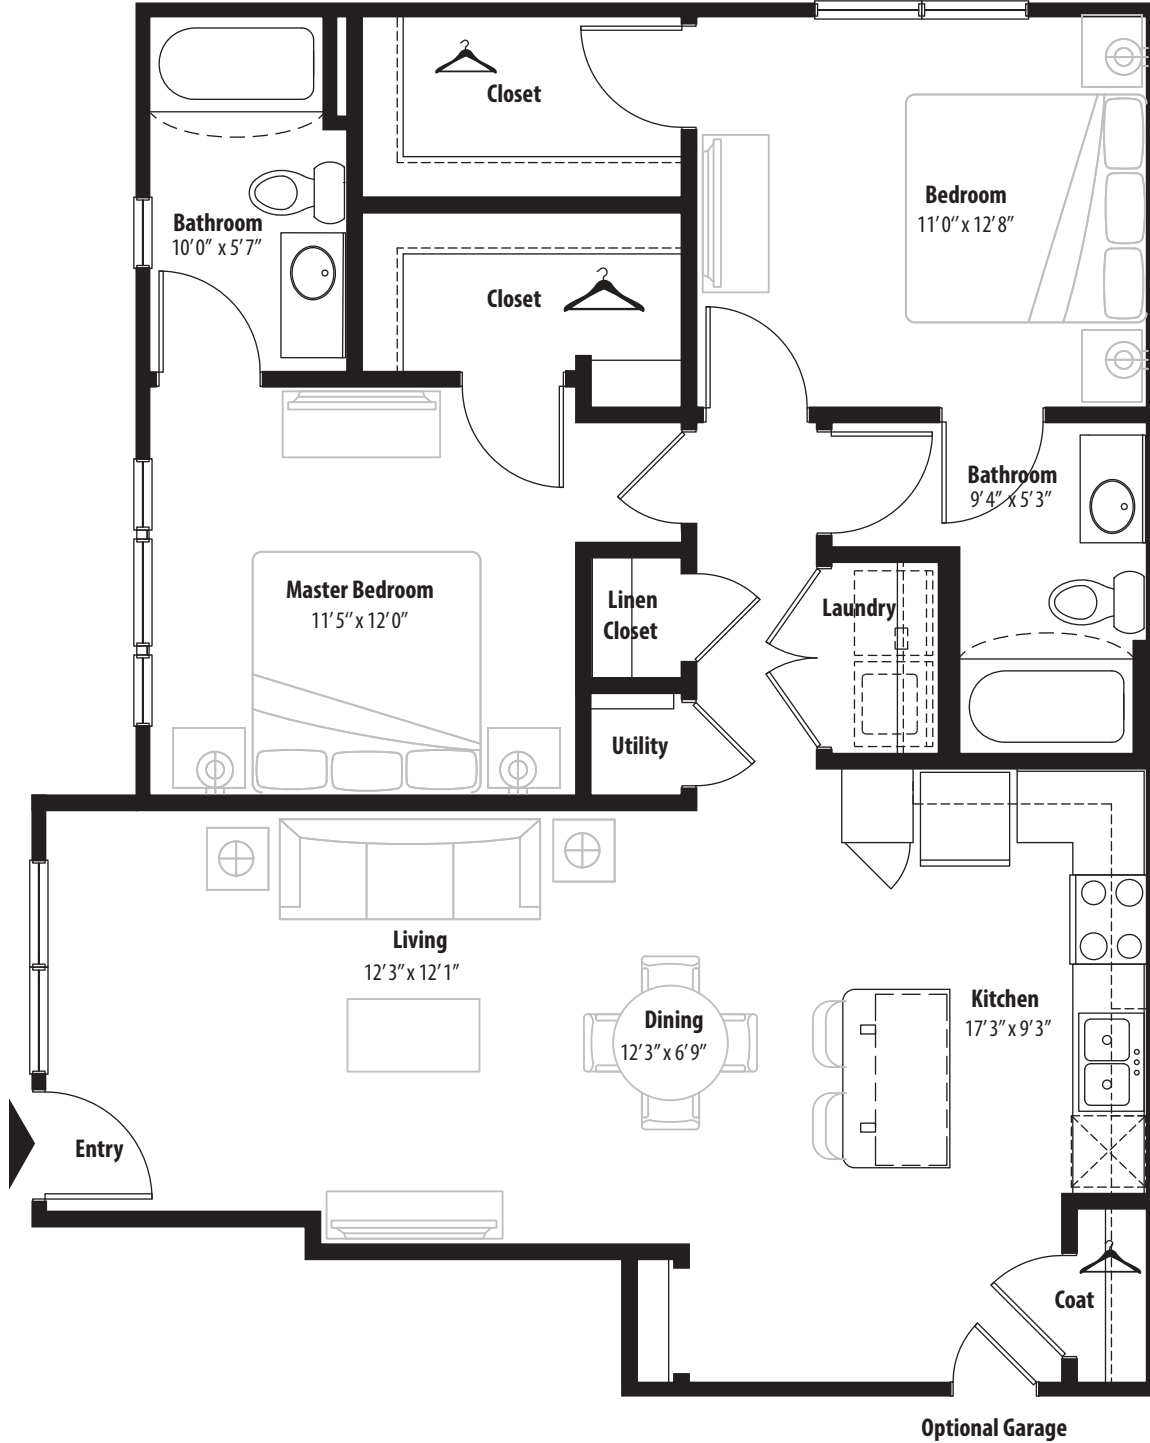

## 2 BR Designer Courtyard

1st level, 2 bedroom, 2 bath - 1,105 sq. ft. with 71 sq. ft. patio

This floor plan representation is not to scale and all dimensions are approximate. Final layout and room dimensions are subject to change prior to the delivery of any apartment unit.