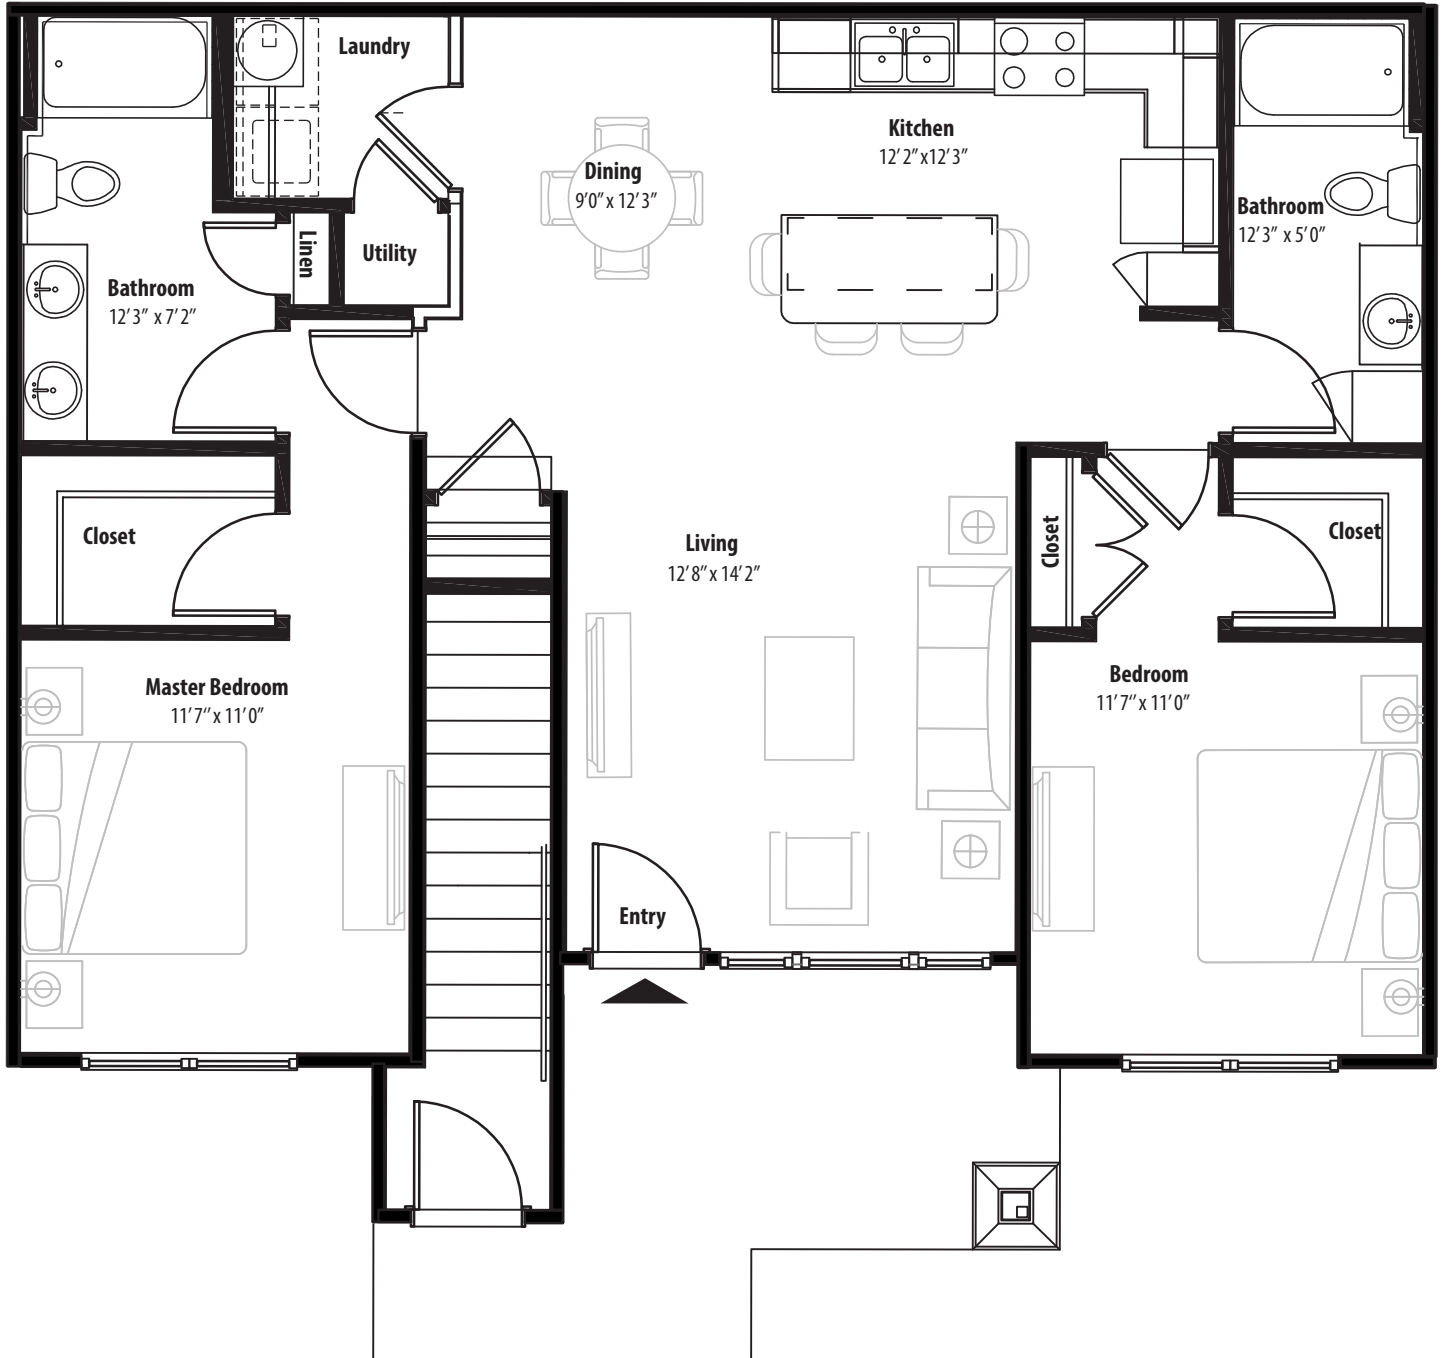

2 BR Grand Courtyard

1st level, 2 bedroom, 2 bath - 1,088 sq. ft. with 108 sq. ft. patio

This floor plan representation is not to scale and all dimensions are approximate. Final layout and room dimensions are subject to change prior to the delivery of any apartment unit.