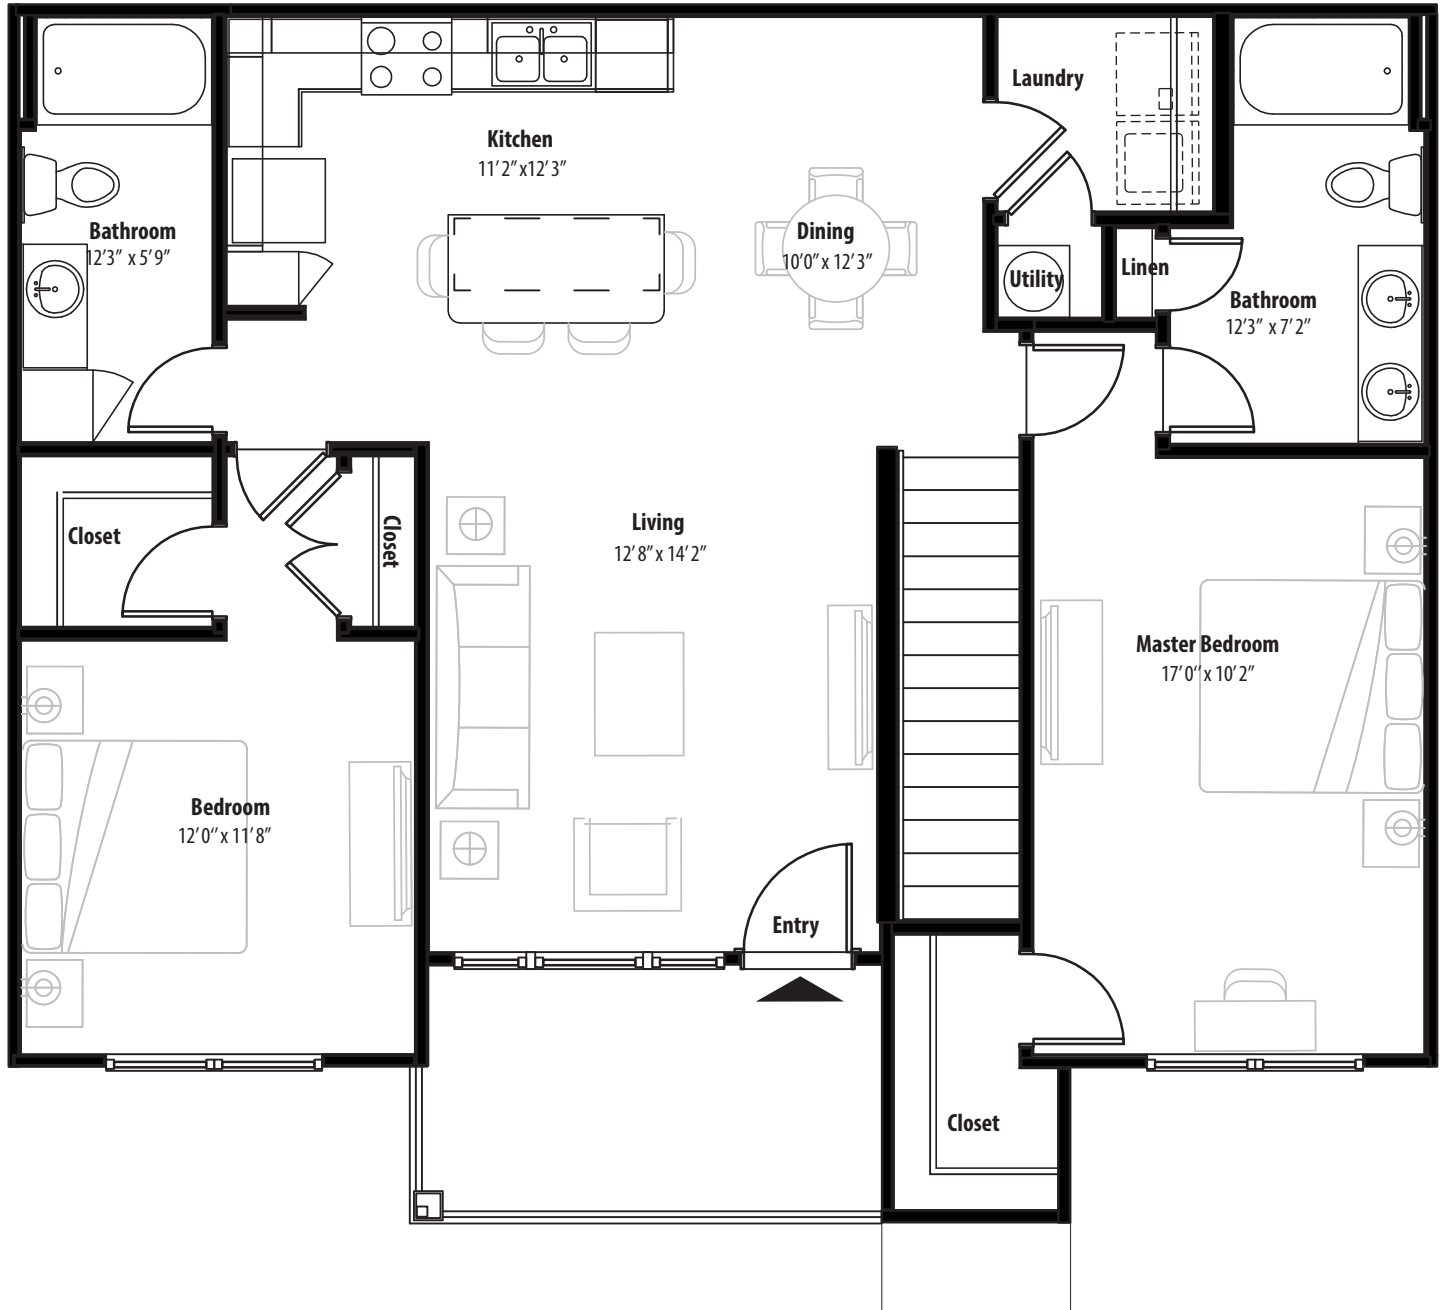

2 BR Grand Overlook

2nd level, 2 bedroom, 2 bath - 1,202 sq. ft. with 90 sq. ft. patio

This floor plan representation is not to scale and all dimensions are approximate. Final layout and room dimensions are subject to change prior to the delivery of any apartment unit.