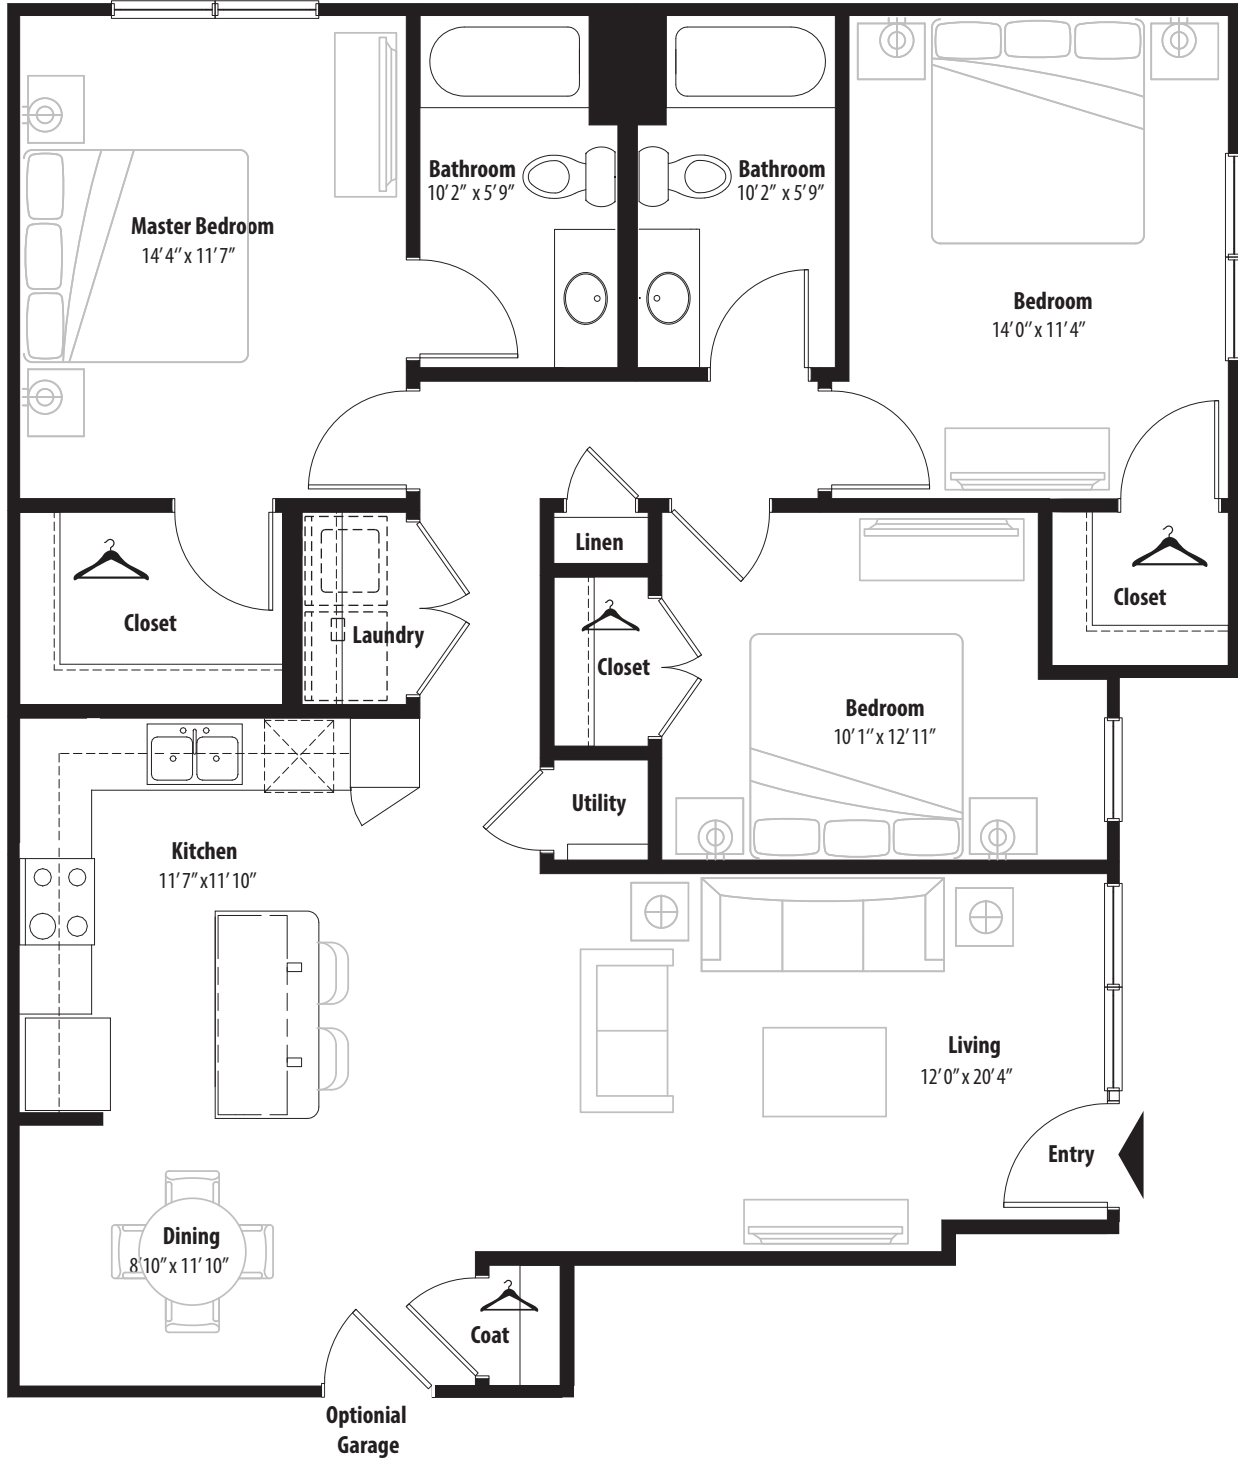

3 BR Grand Courtyard

1st level, 3 bedroom, 2 bath - 1,334 sq. ft. with 135 sq. ft. patio

This floor plan representation is not to scale and all dimensions are approximate. Final layout and room dimensions are subject to change prior to the delivery of any apartment unit.