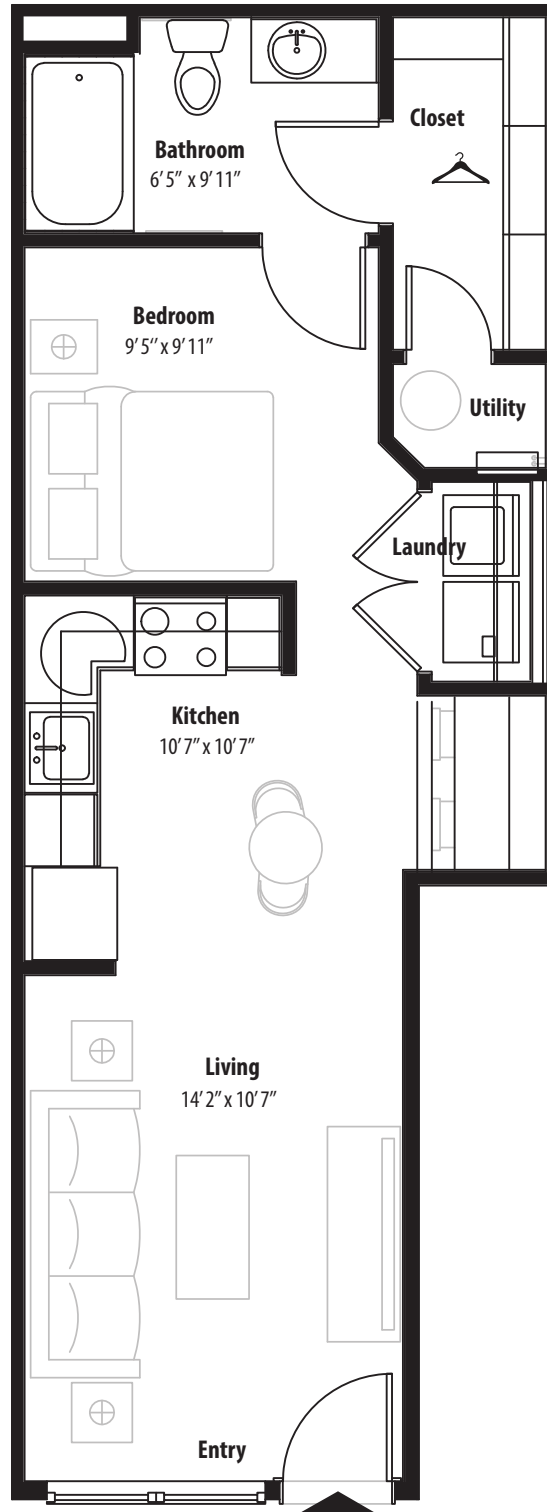

Studio Grand Courtyard

1st level, 1 bedroom, 1 bath - 553 sq. ft.

This floor plan representation is not to scale and all dimensions are approximate. Final layout and room dimensions are subject to change prior to the delivery of any apartment unit.