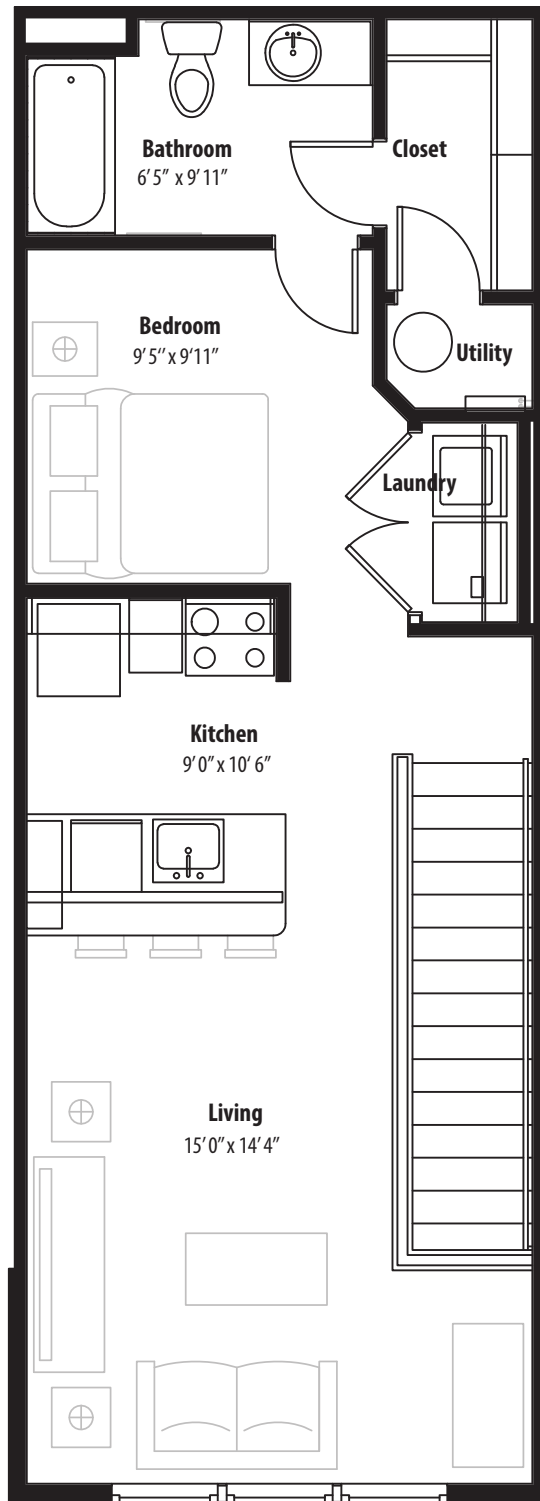

Studio Grand Overlook

2nd level, 1 bedroom, 1 bath - 662 sq. ft.

This floor plan representation is not to scale and all dimensions are approximate. Final layout and room dimensions are subject to change prior to the delivery of any apartment unit.