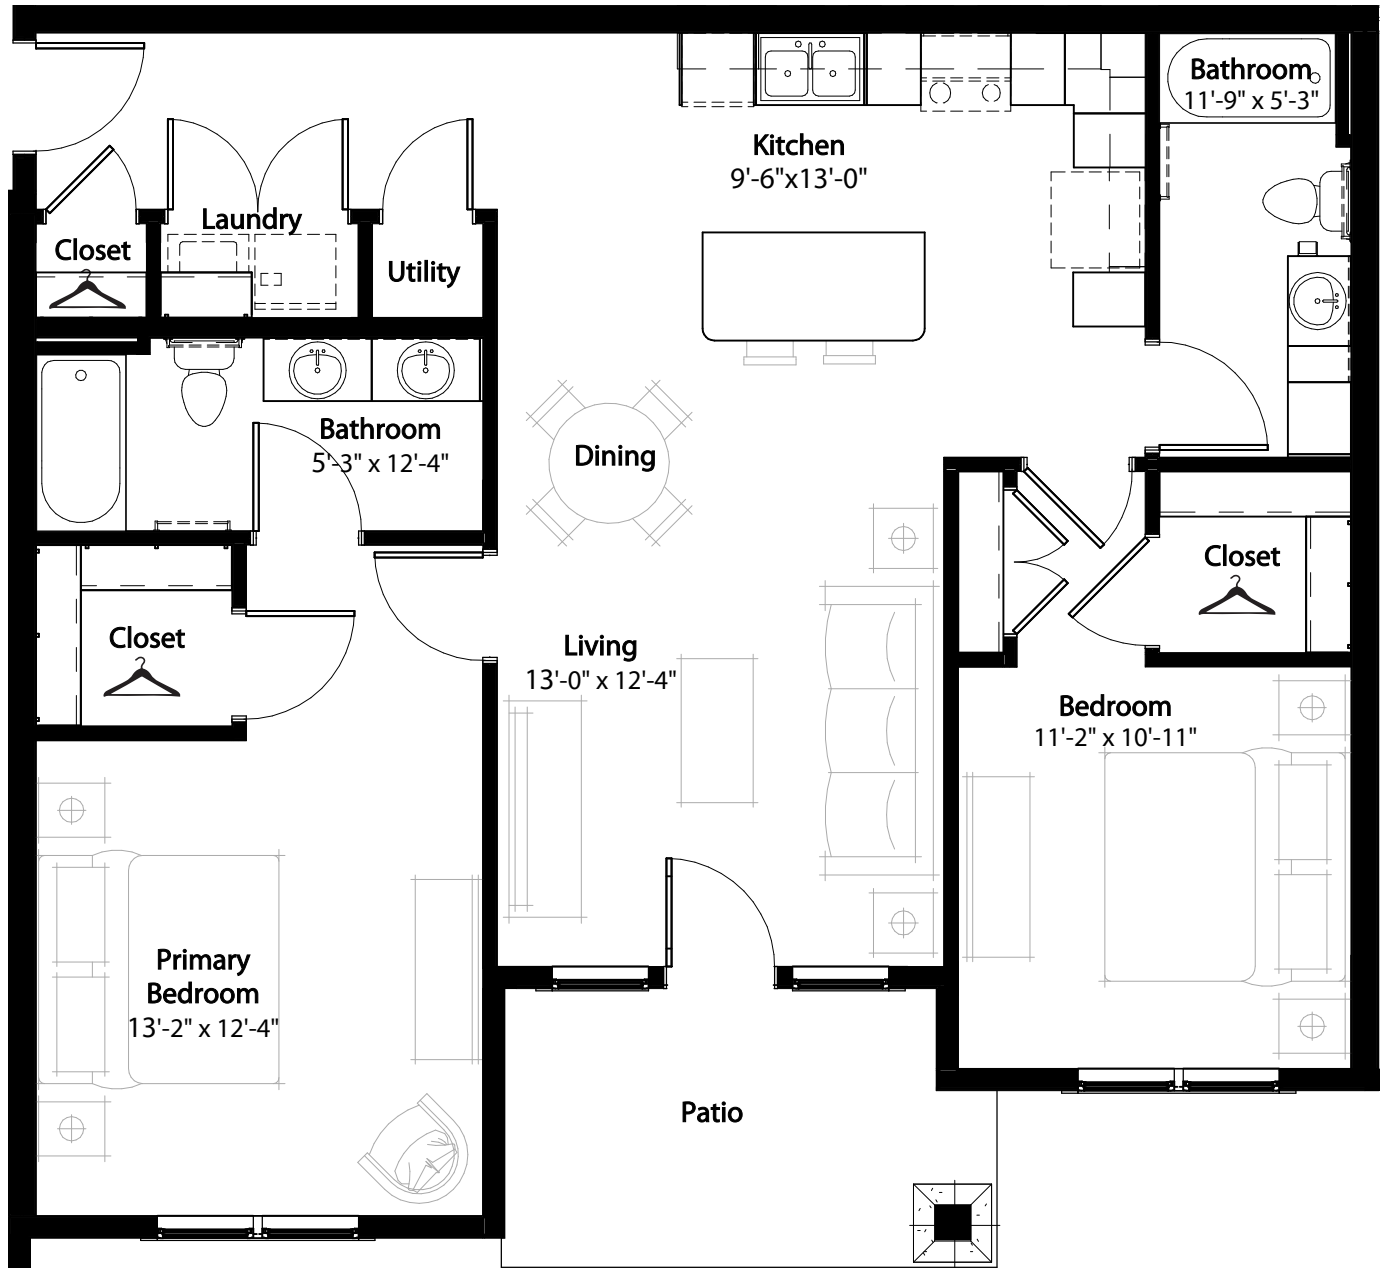

2 BR Haven Courtyard

1st level. 2 bedroom. 2 bath

This floor plan representation is not to scale and all dimensions are approximate. Final layout and room dimensions are subject to change prior to the delivery of any apartment unit.