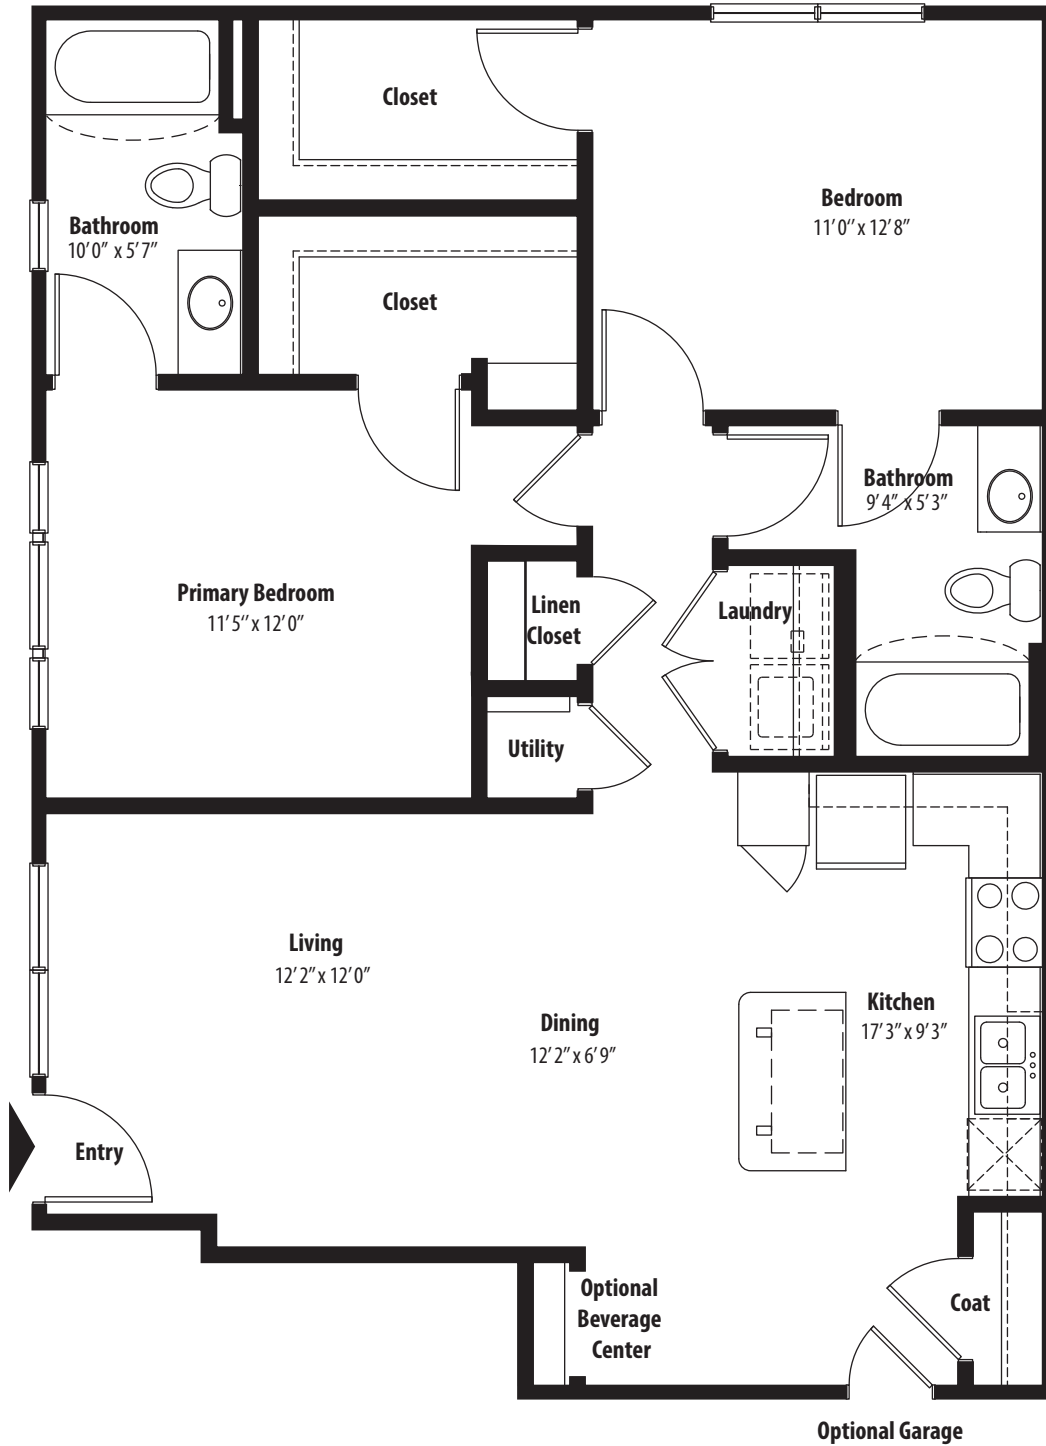

2 BR Designer Courtyard

1st level, 2 bedroom, 2 bath

This floor plan representation is not to scale and all dimensions are approximate. Final layout and room dimensions are subject to change prior to the delivery of any apartment unit.