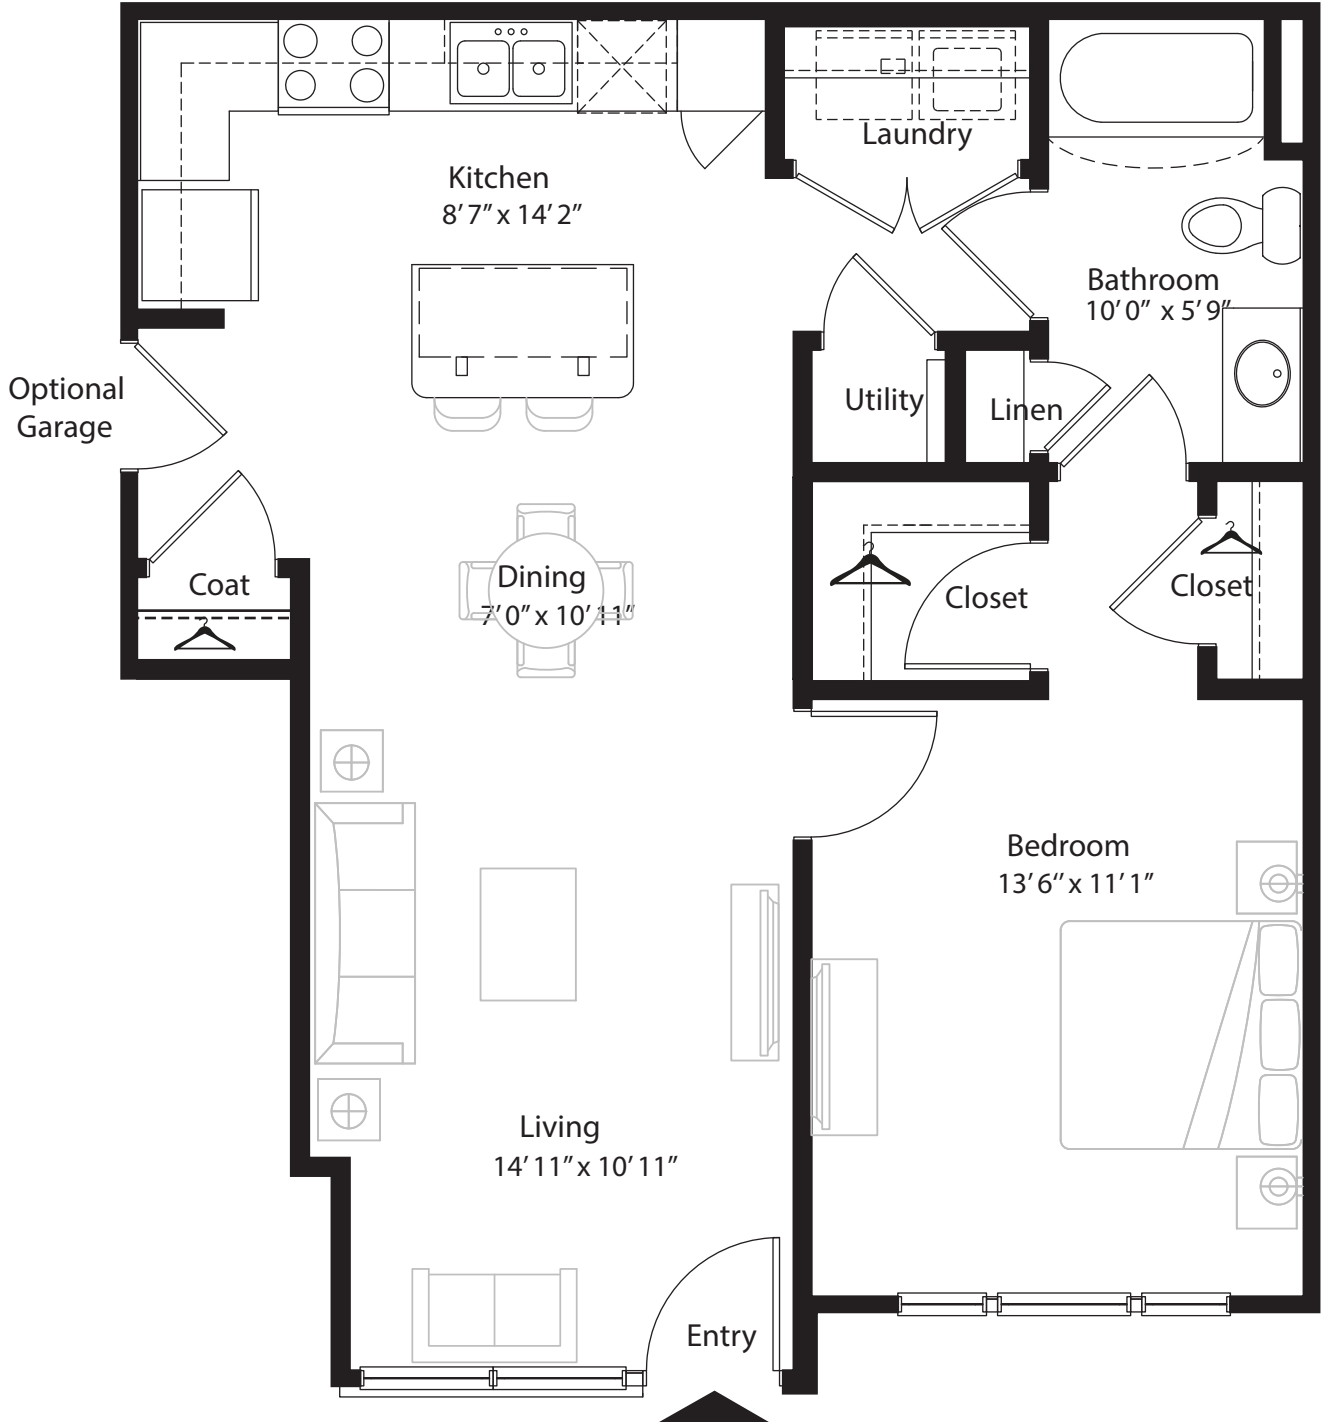

1 BR Designer Courtyard

1st level, 1 bedroom, 1 bath - 761 sq. ft.
with 96 sq. ft. patio

This floor plan representation is not to scale and all dimensions are approximate. Final layout and room dimensions are subject to change prior to the delivery of any apartment unit.