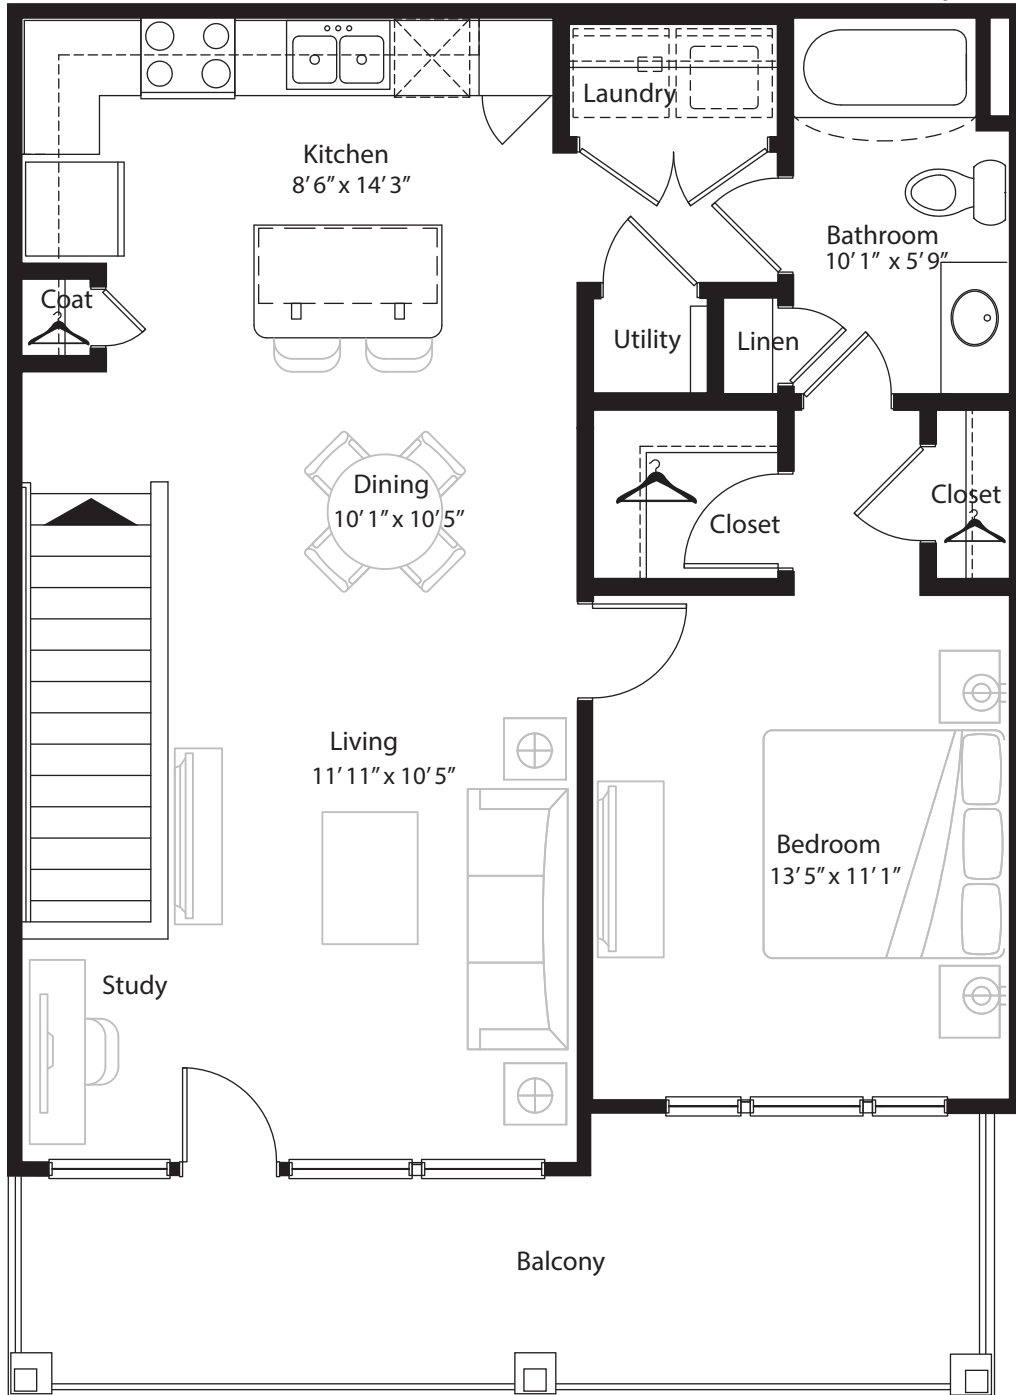

1 BR Designer Overlook

2nd level, 1 bedroom, 1 bath - 857 sq. ft.  
with 176 sq. ft. balcony

This floor plan representation is not to scale and all dimensions are approximate. Final layout and room dimensions are subject to change prior to the delivery of any apartment unit.