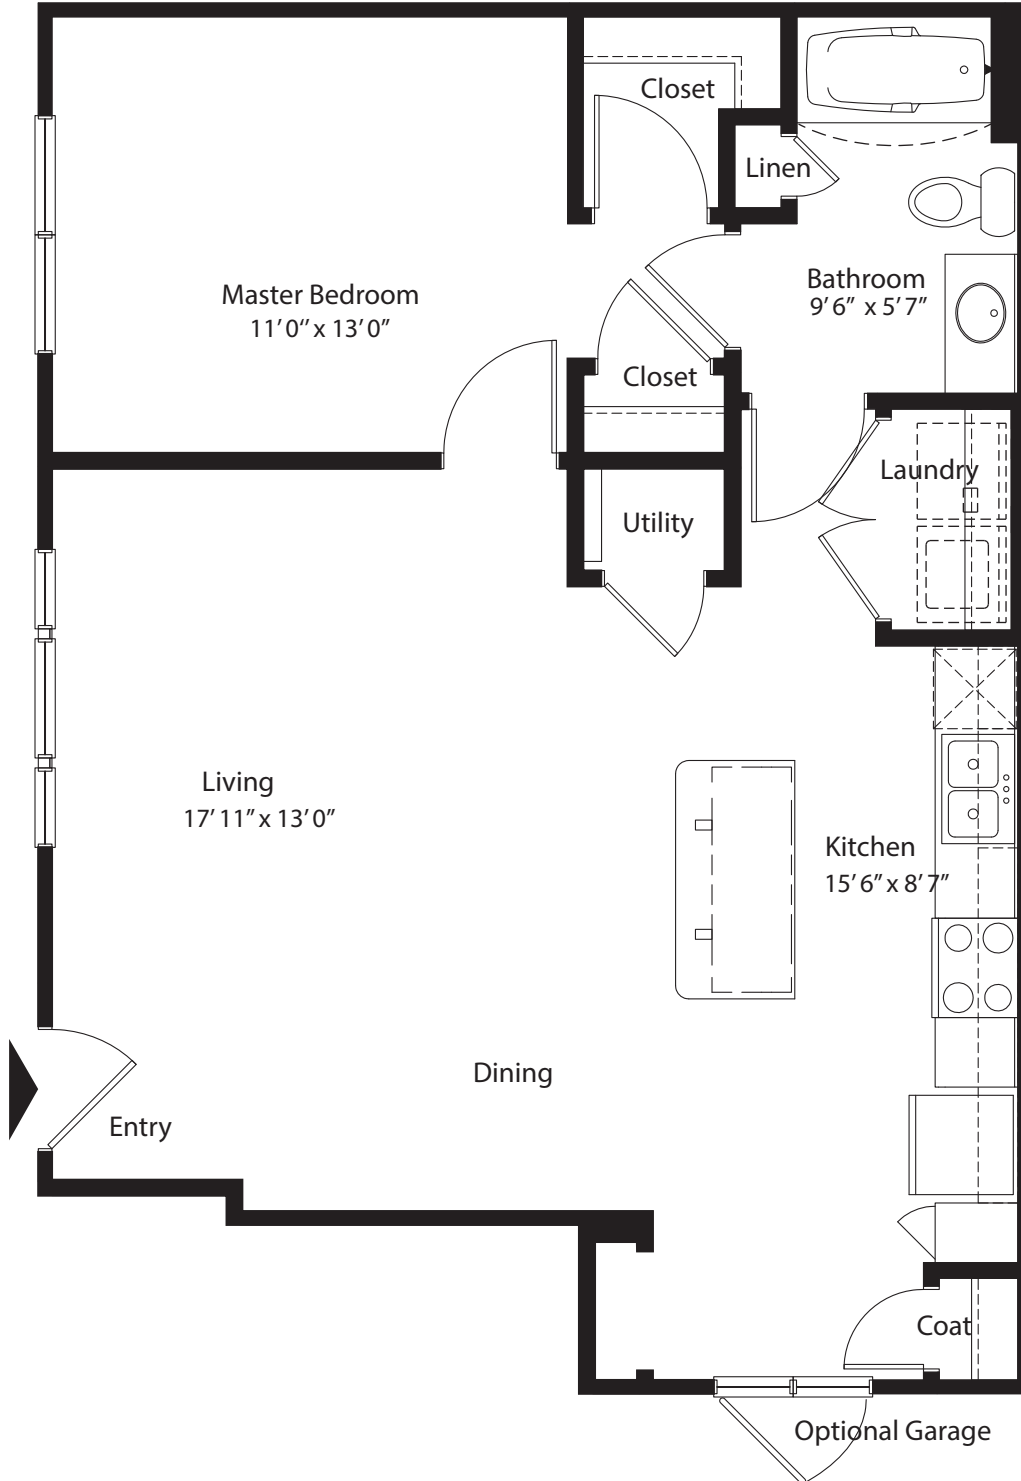

1 Bedroom Grand Courtyard 1st level, 1 bedroom, 1 bath - 816 sq. ft. with 65 sq. ft. patio

This floor plan representation is not to scale and all dimensions are approximate. Final layout and room dimensions are subject to change prior to the delivery of any apartment unit.