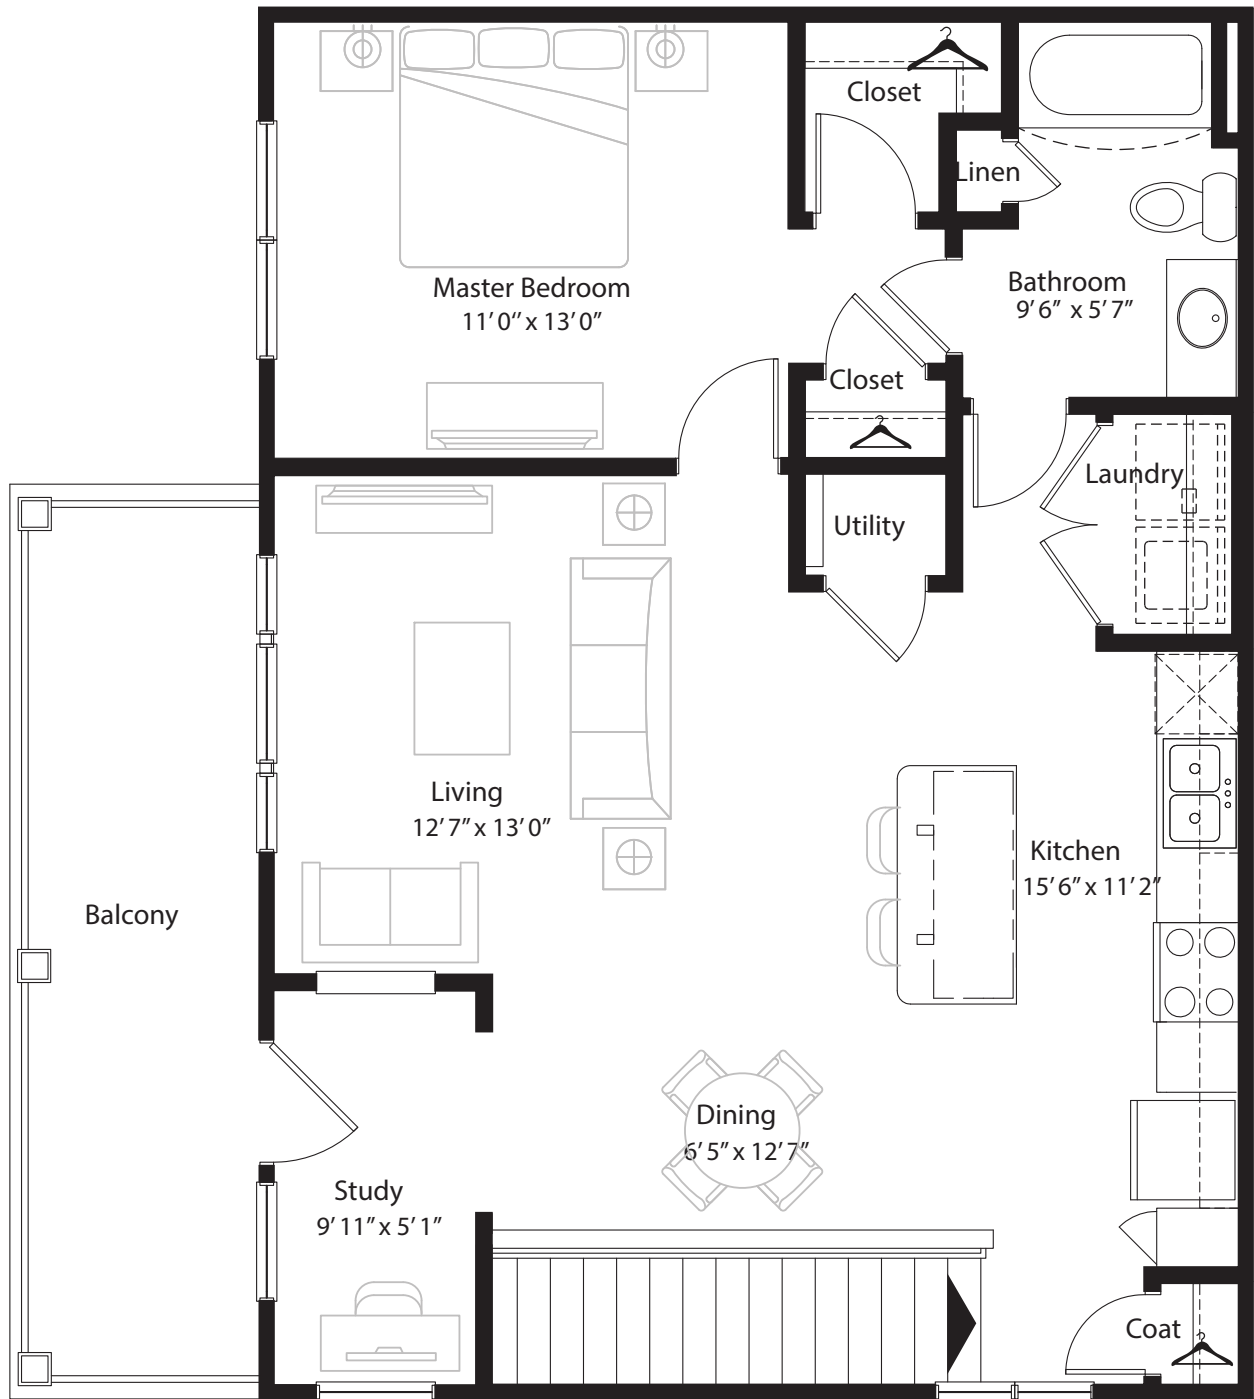

1 Bedroom Grand Overlook      2nd level, 1 bedroom, 1 bath - 909 sq. ft. with  
156 sq. ft. balcony

This floor plan representation is not to scale and all dimensions are approximate. Final layout and room dimensions are subject to change prior to the delivery of any apartment unit.