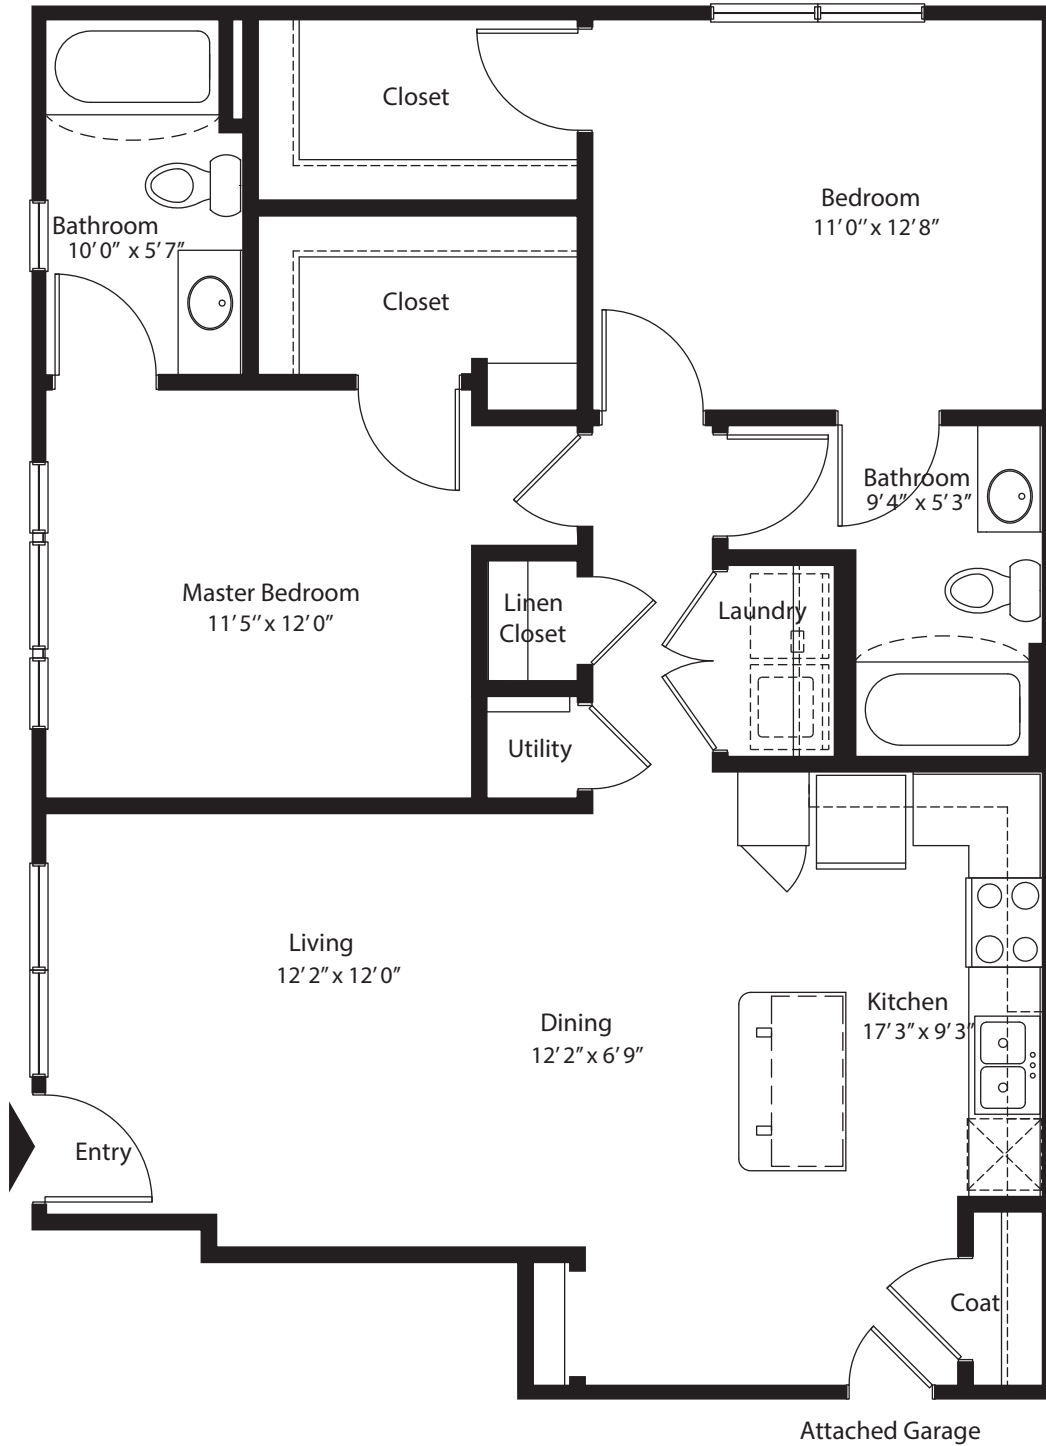

2 BR Designer Courtyard 1st level, 2 bedroom, 2 bath - 1,062 sq. ft. with 89 sq. ft. patio

This floor plan representation is not to scale and all dimensions are approximate. Final layout and room dimensions are subject to change prior to the delivery of any apartment unit.