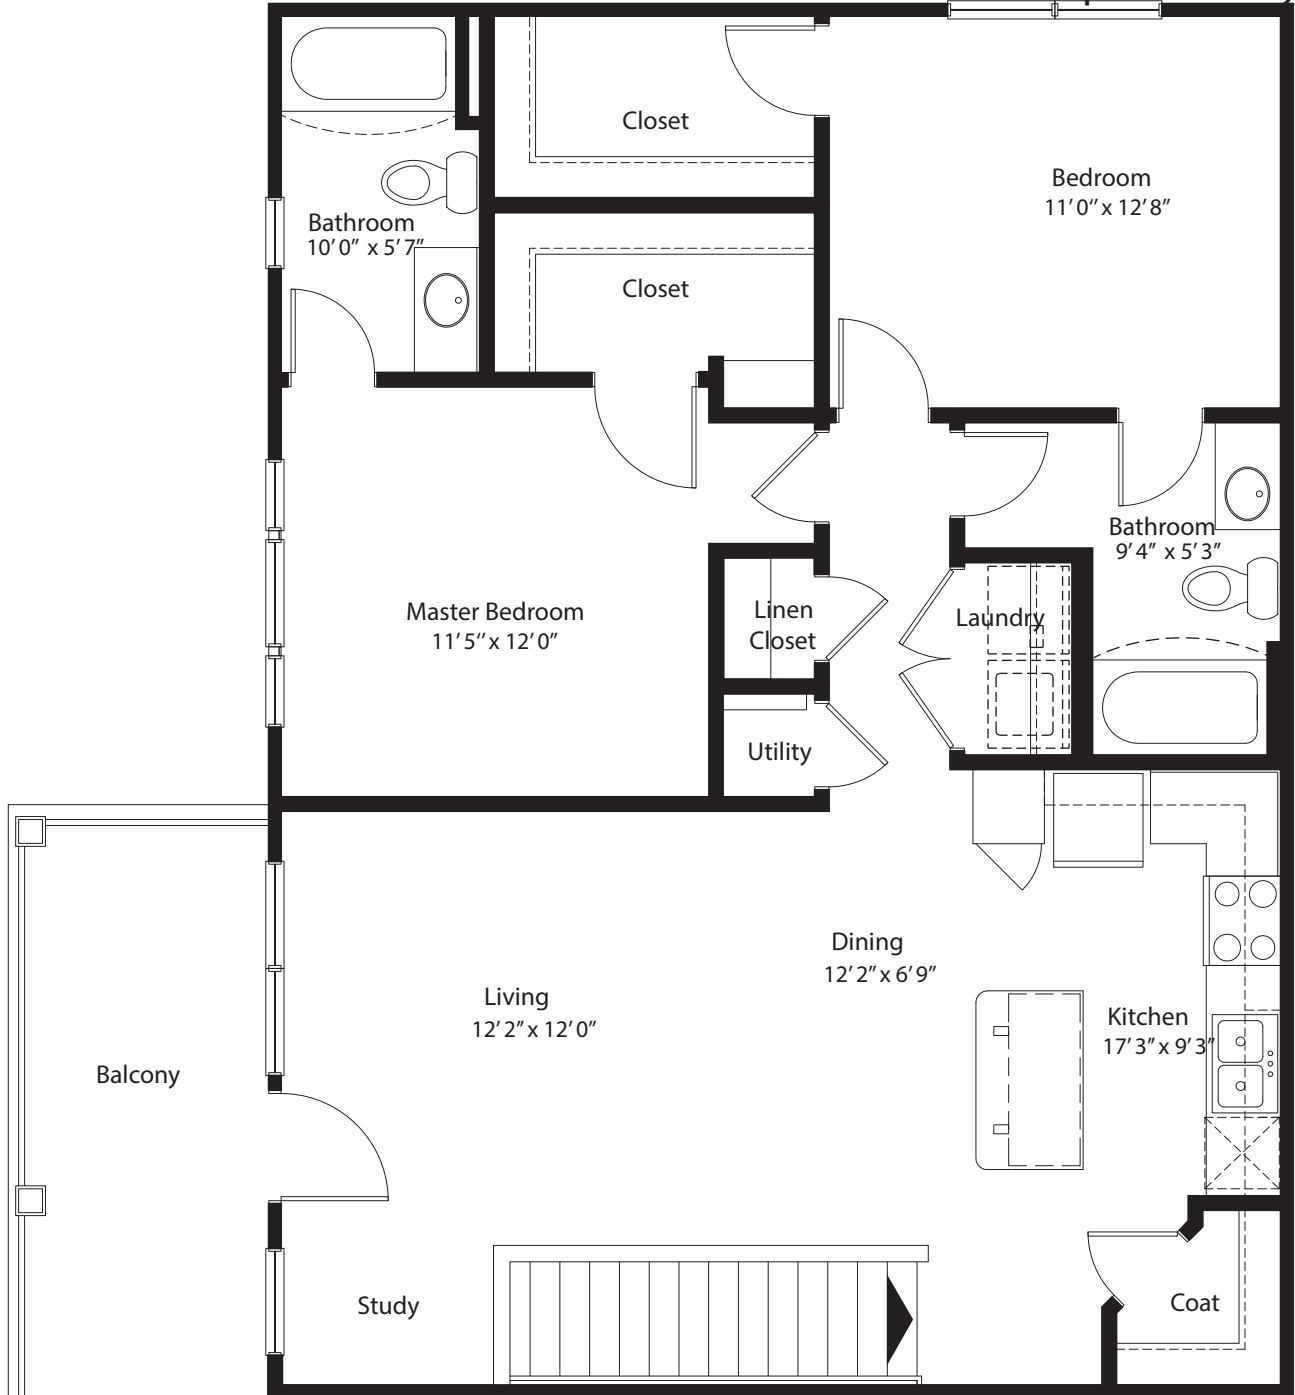

2 BR Designer Overlook

2nd level, 2 bedroom, 2 bath - 1,153 sq. ft.  
with 121 sq. ft. balcony

This floor plan representation is not to scale and all dimensions are approximate. Final layout and room dimensions are subject to change prior to the delivery of any apartment unit.