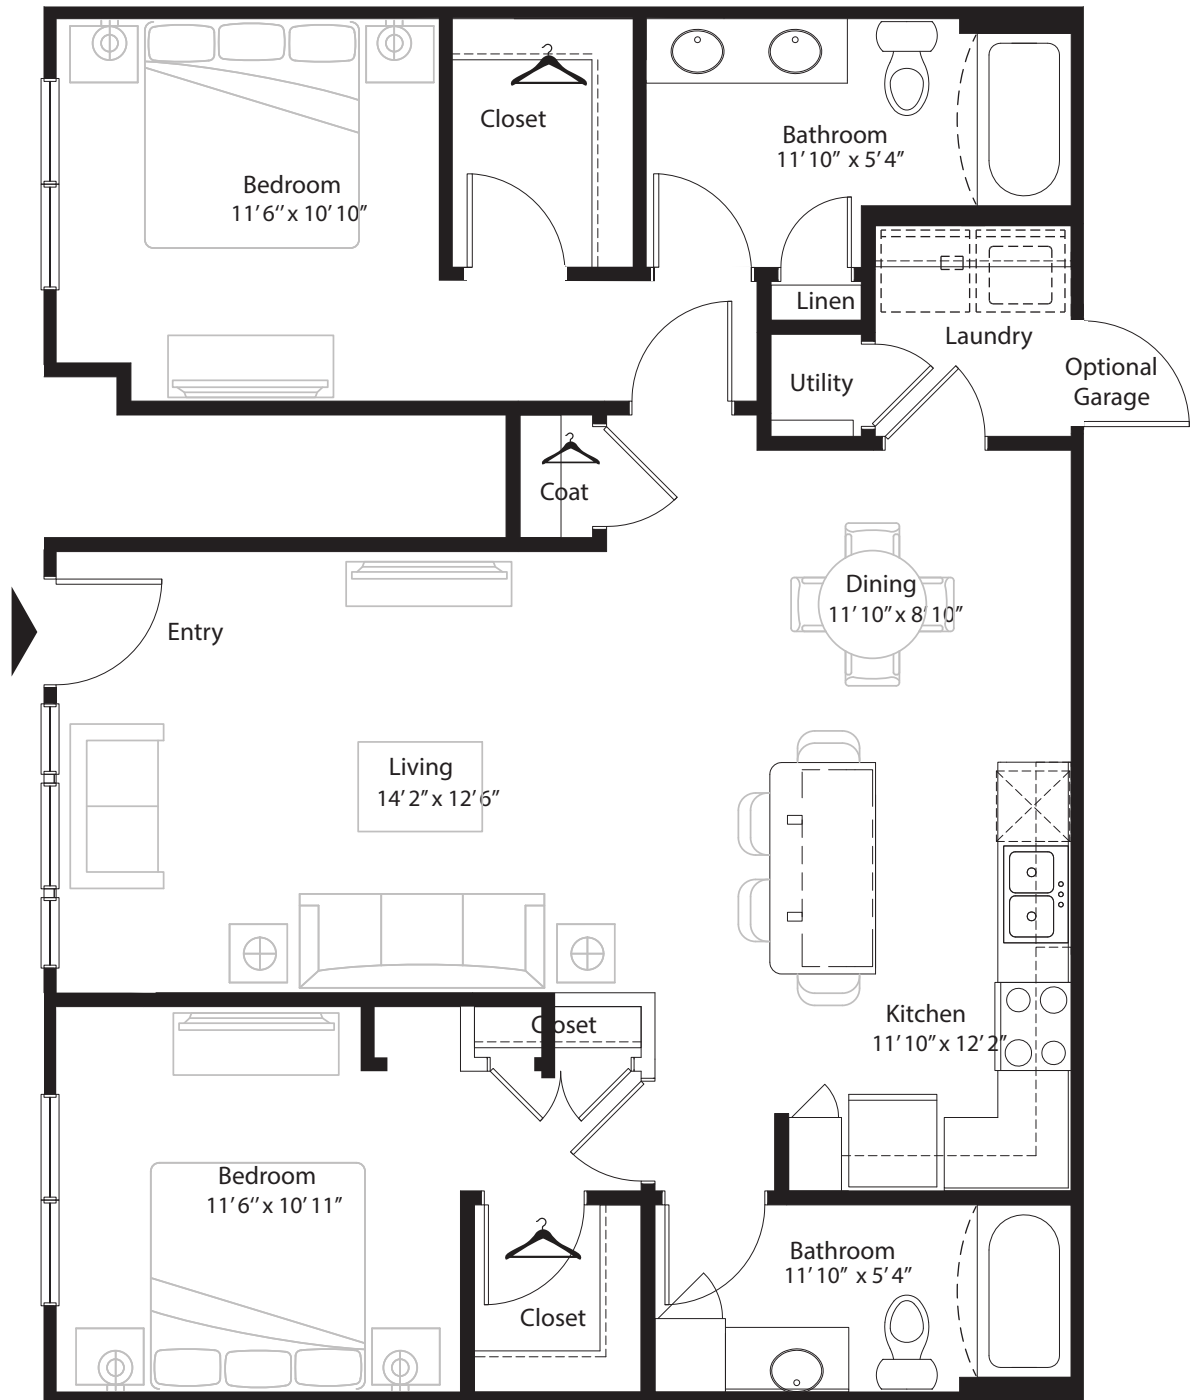

2 Bedroom Grand Courtyard

1st level, 2 bedroom, 2 bath - 1,123sq. ft. with 70 sq. ft. patio

This floor plan representation is not to scale and all dimensions are approximate. Final layout and room dimensions are subject to change prior to the delivery of any apartment unit.