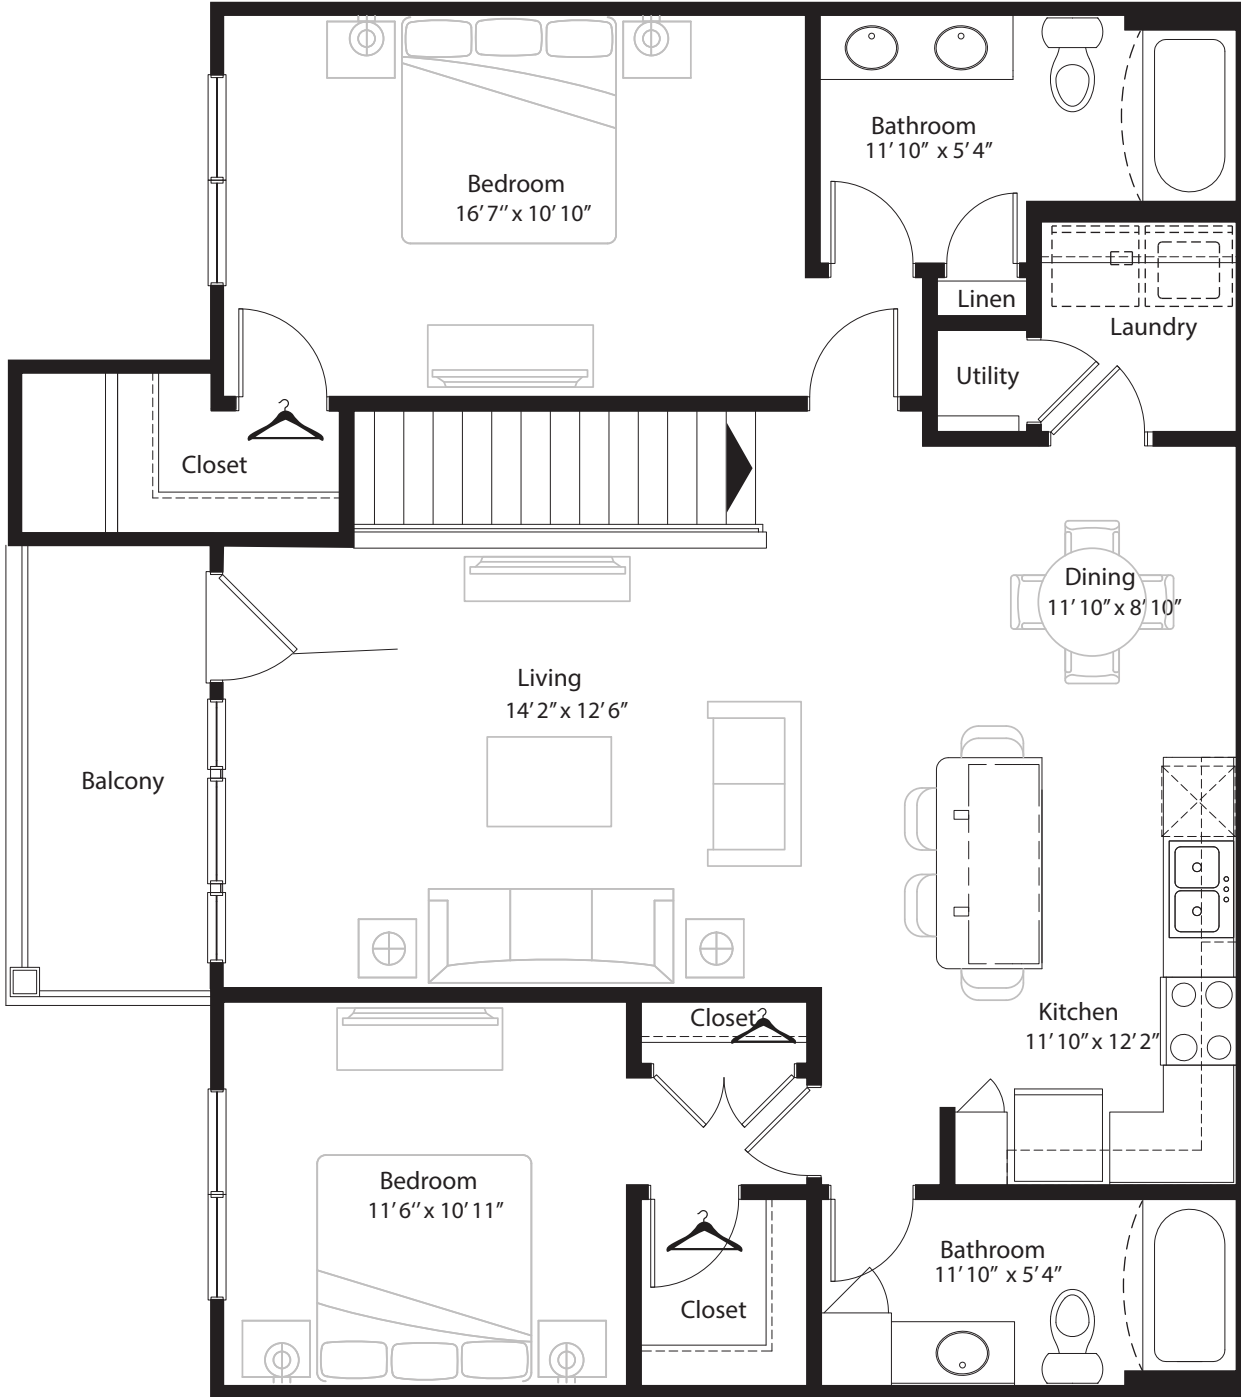

2 Bedroom Grand Overlook

2nd level, 2 bedroom, 2 bath - 1,253 sq. ft. with
70 sq. ft. balcony

This floor plan representation is not to scale and all dimensions are approximate. Final layout and room dimensions are subject to change prior to the delivery of any apartment unit.