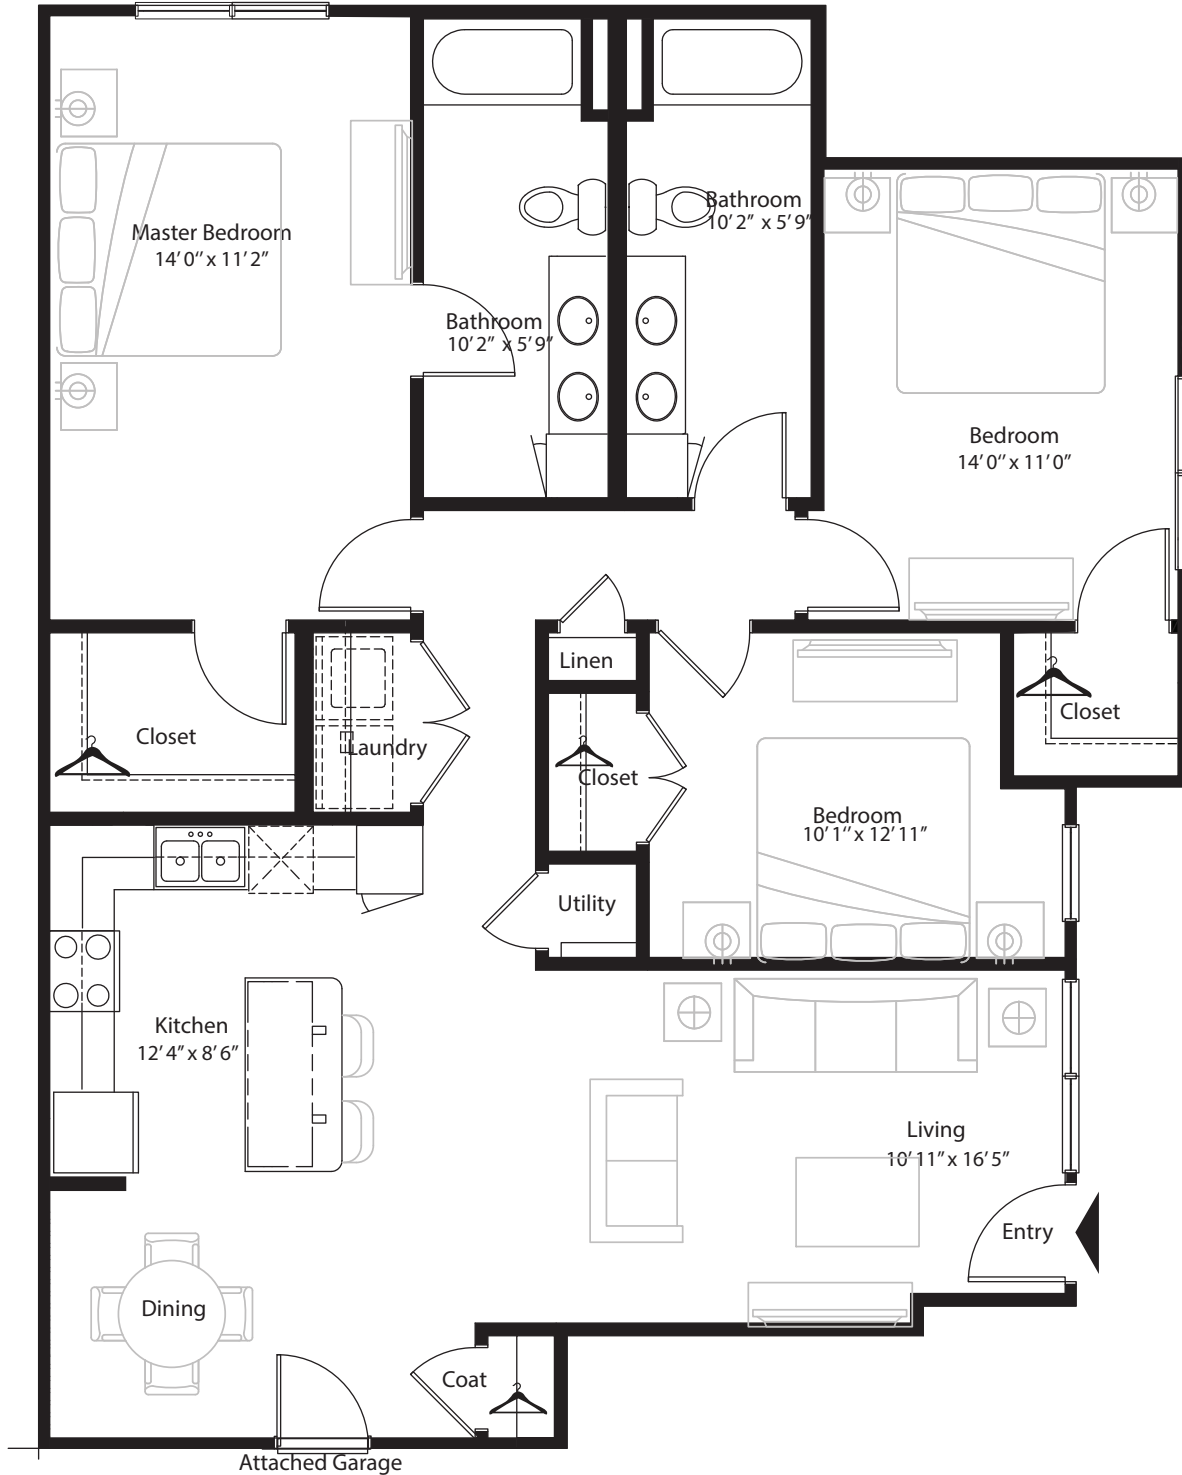

3 BR Grand Courtyard 1st level, 3 bedroom, 2 bath - 1,456sq. ft. with 228 sq. ft. patio

This floor plan representation is not to scale and all dimensions are approximate. Final layout and room dimensions are subject to change prior to the delivery of any apartment unit.