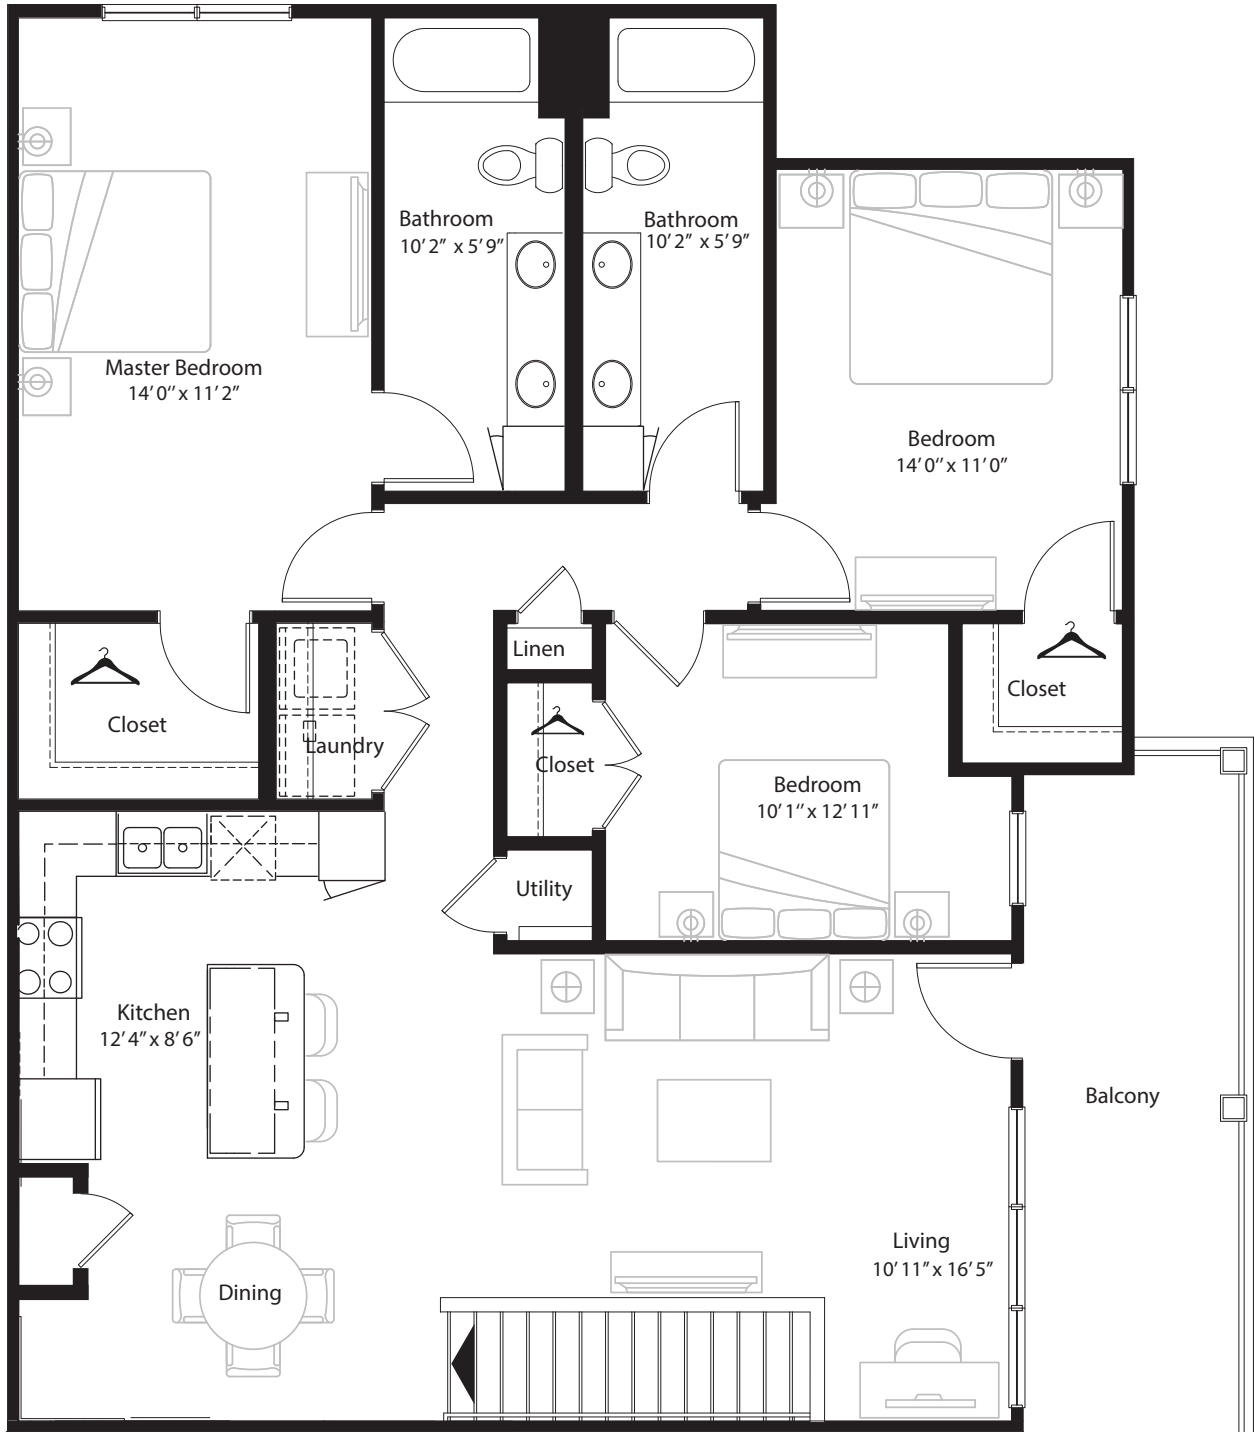

3 BR Grand Overlook

2nd level, 3 bedroom, 2 bath - 1,556 sq. ft.
with 203 sq. ft. balcony

This floor plan representation is not to scale and all dimensions are approximate. Final layout and room dimensions are subject to change prior to the delivery of any apartment unit.