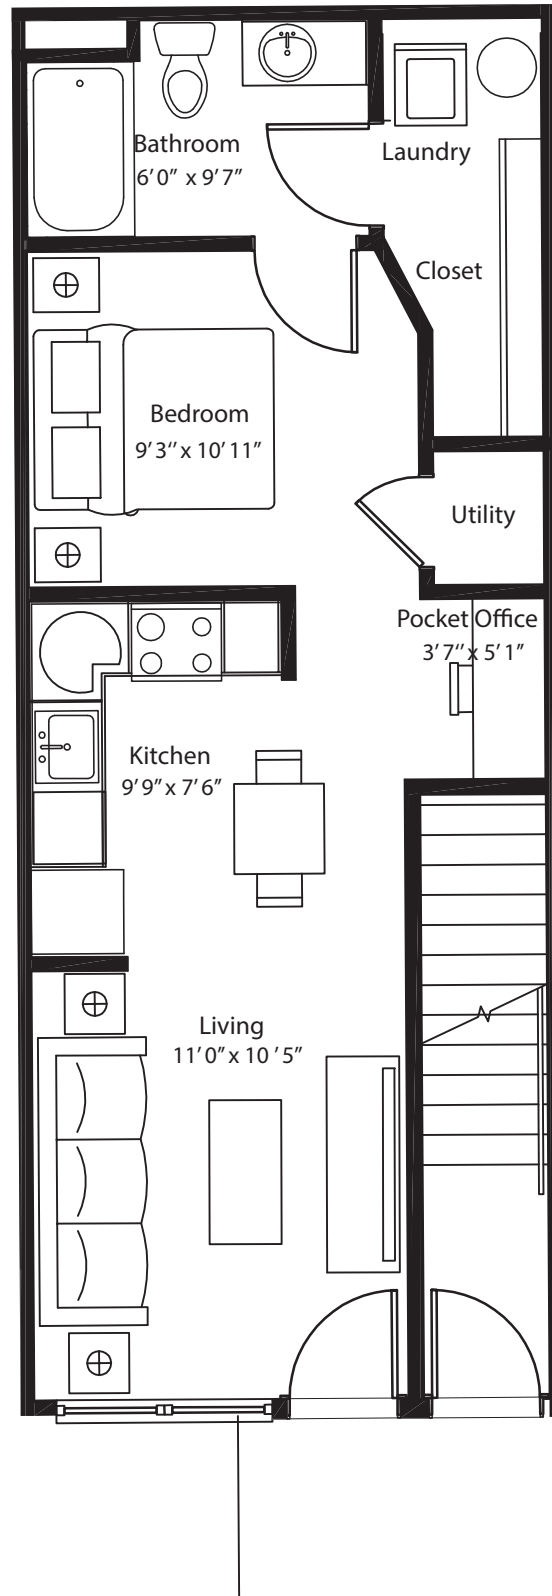

Studio Designer Courtyard 1st level, 1 bedroom, 1 bath - 525 sq. ft.

This floor plan representation is not to scale and all dimensions are approximate. Final layout and room dimensions are subject to change prior to the delivery of any apartment unit.