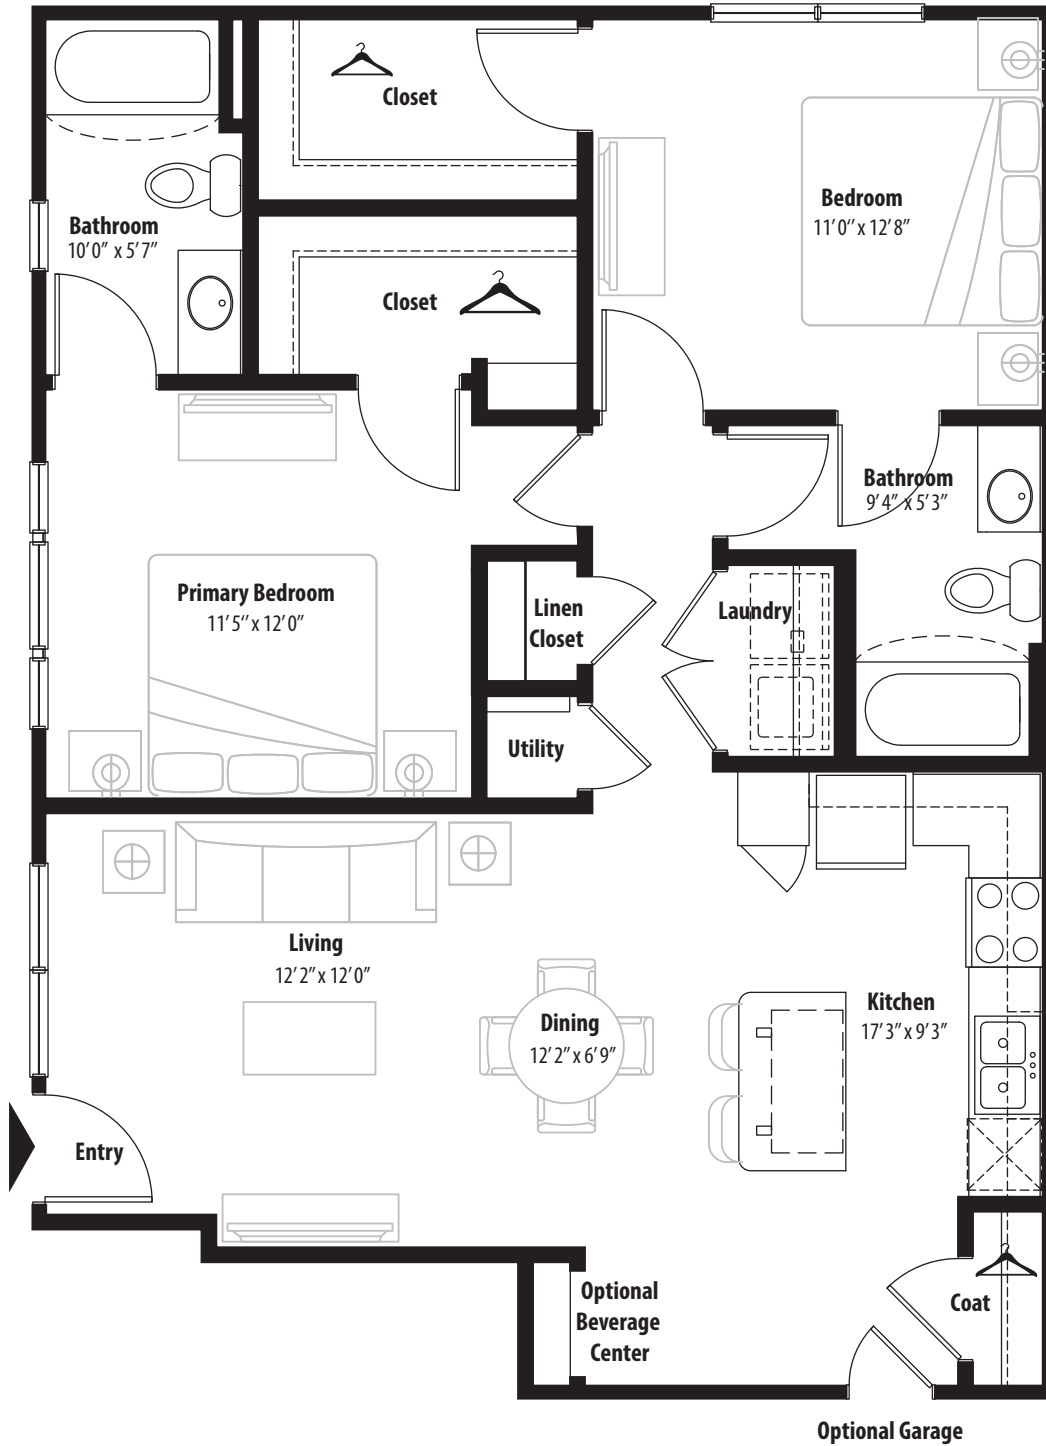

## 2 BR Designer Courtyard

1st level, 2 bedroom, 2 bath

This floor plan representation is not to scale and all dimensions are approximate. Final layout and room dimensions are subject to change prior to the delivery of any apartment unit.