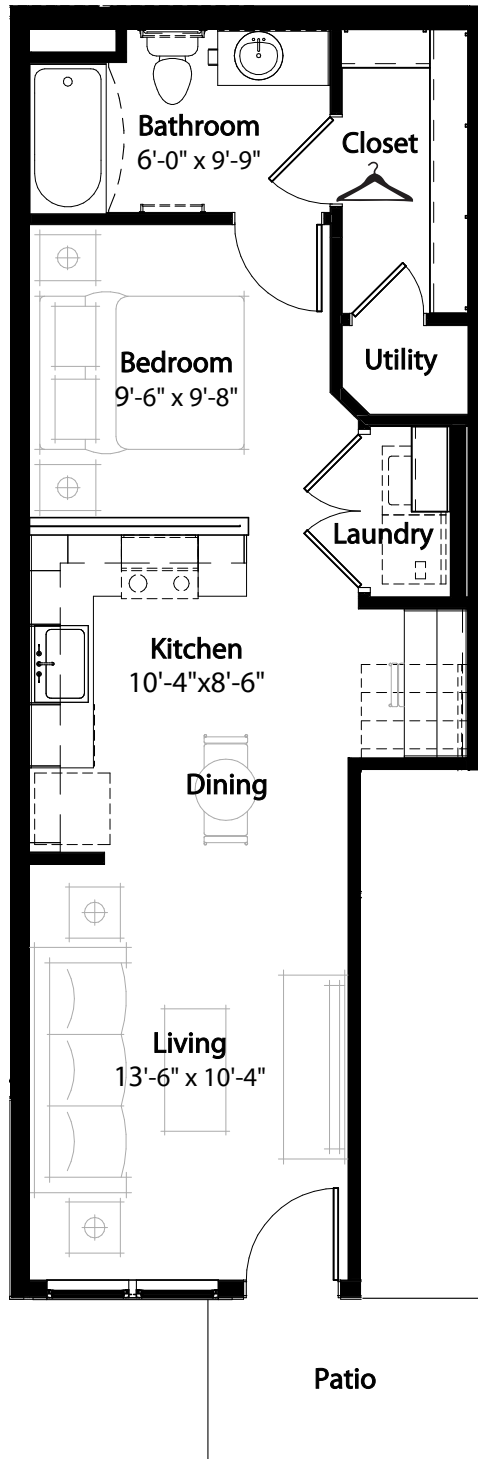

Studio Grand Courtyard

1st level. 1 bedroom. 1 bath - 520 sq. ft. plus patio

This floor plan representation is not to scale and all dimensions are approximate. Final layout and room dimensions are subject to change prior to the delivery of any apartment unit.