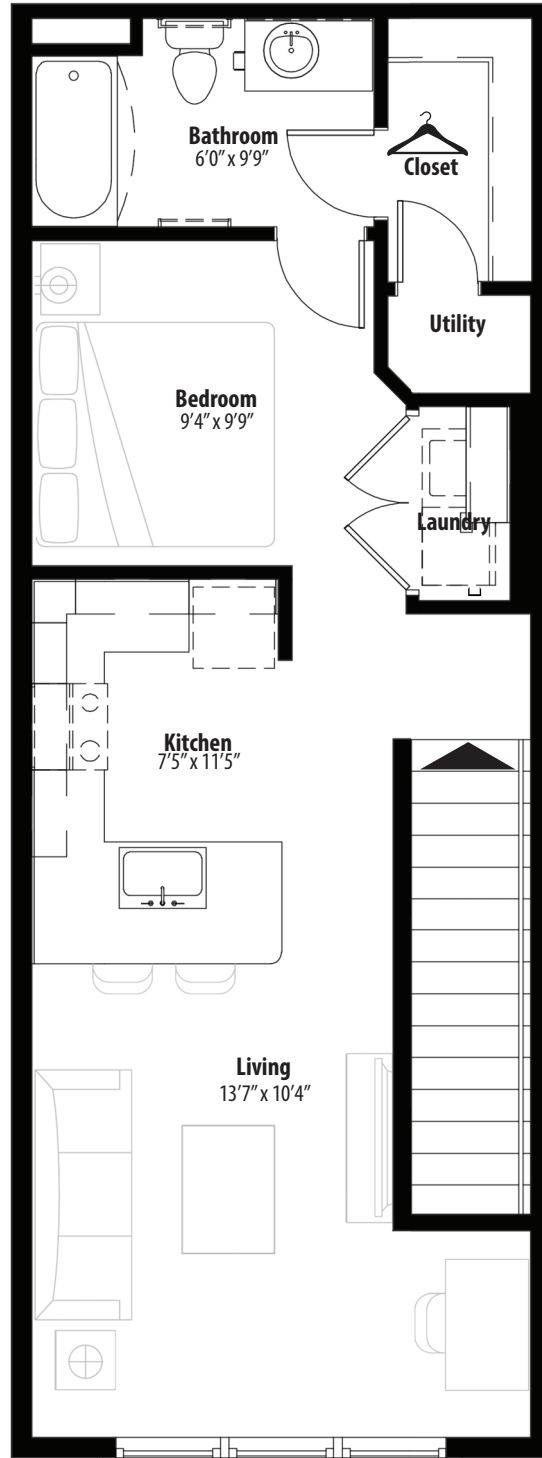

Studio Grand Overlook

2nd level, 1 bedroom, 1 bath - 663 sq. ft.

This floor plan representation is not to scale and all dimensions are approximate. Final layout and room dimensions are subject to change prior to the delivery of any apartment unit.