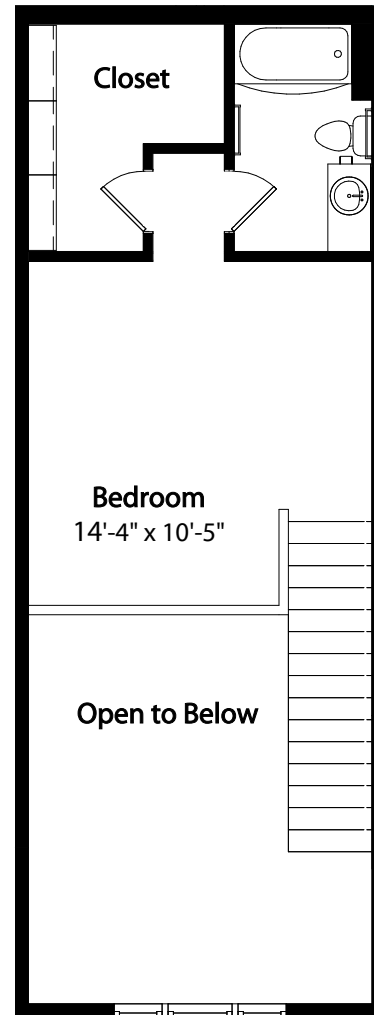

Studio Grand Loft

2nd level. 1 bedroom. 2 bath - 918 sq. ft.

This floor plan representation is not to scale and all dimensions are approximate. Final layout and room dimensions are subject to change prior to the delivery of any apartment unit.