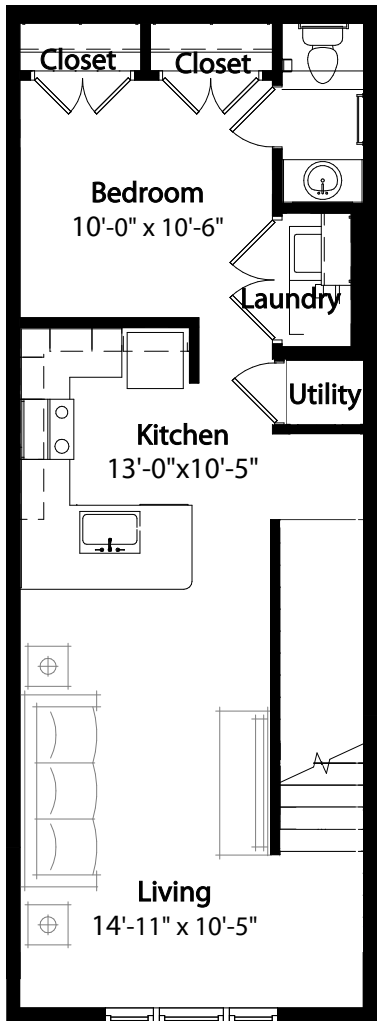

Studio Grand Loft

2nd level. 1 bedroom. 2 bath - 918 sq. ft.

This floor plan representation is not to scale and all dimensions are approximate. Final layout and room dimensions are subject to change prior to the delivery of any apartment unit.