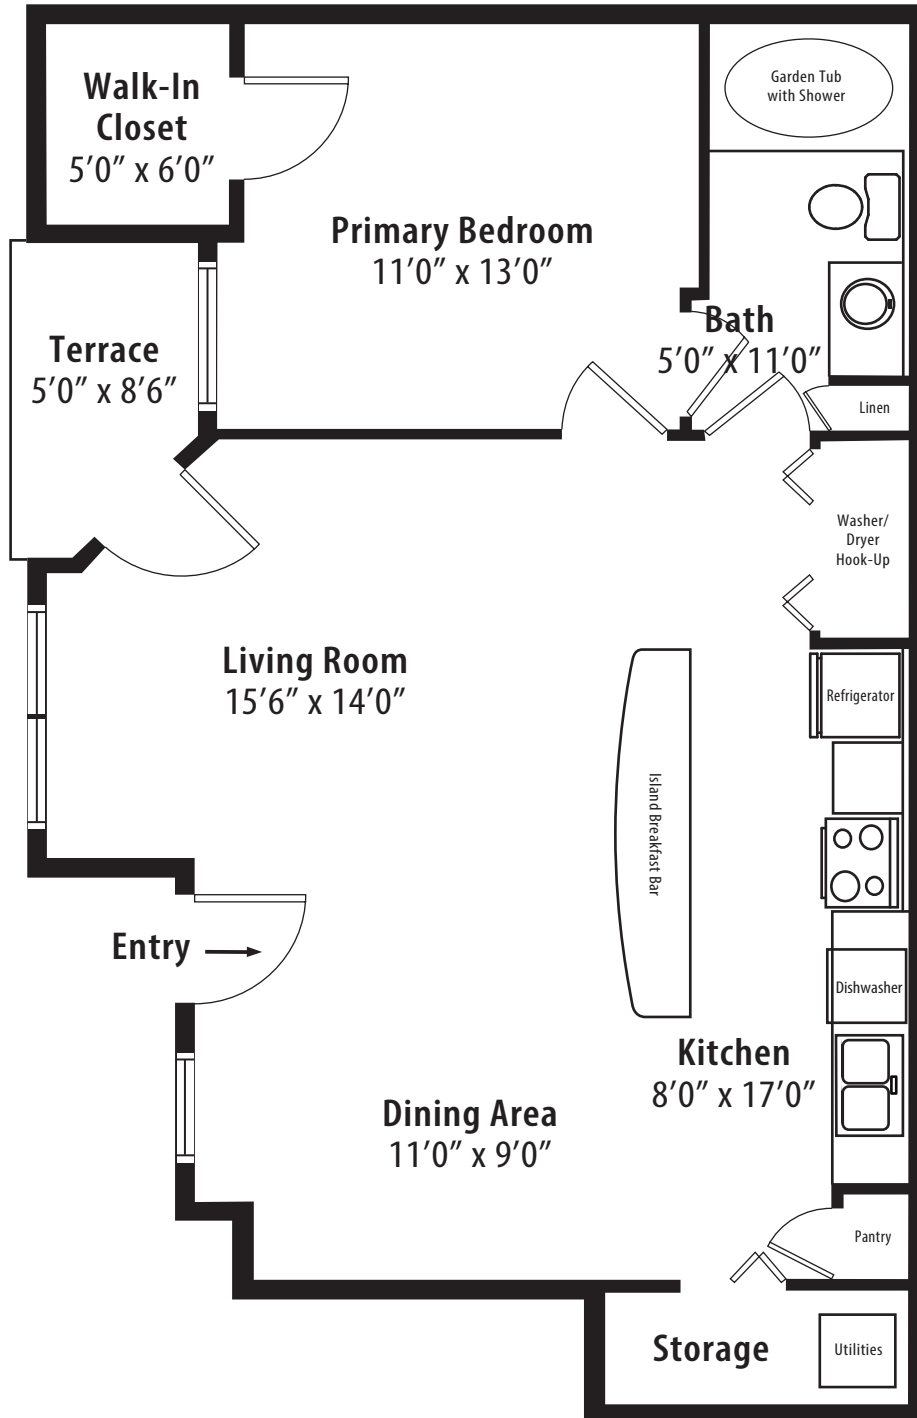

1BR Grand Courtyard

1st level, 1 bedroom, 1 bath

This floor plan representation is not to scale and all dimensions are approximate. Final layout and room dimensions are subject to change prior to the delivery of any apartment unit.

* Includes approximately 767 square feet of air conditioned comfort plus a 43 square foot terrace. r1 2010