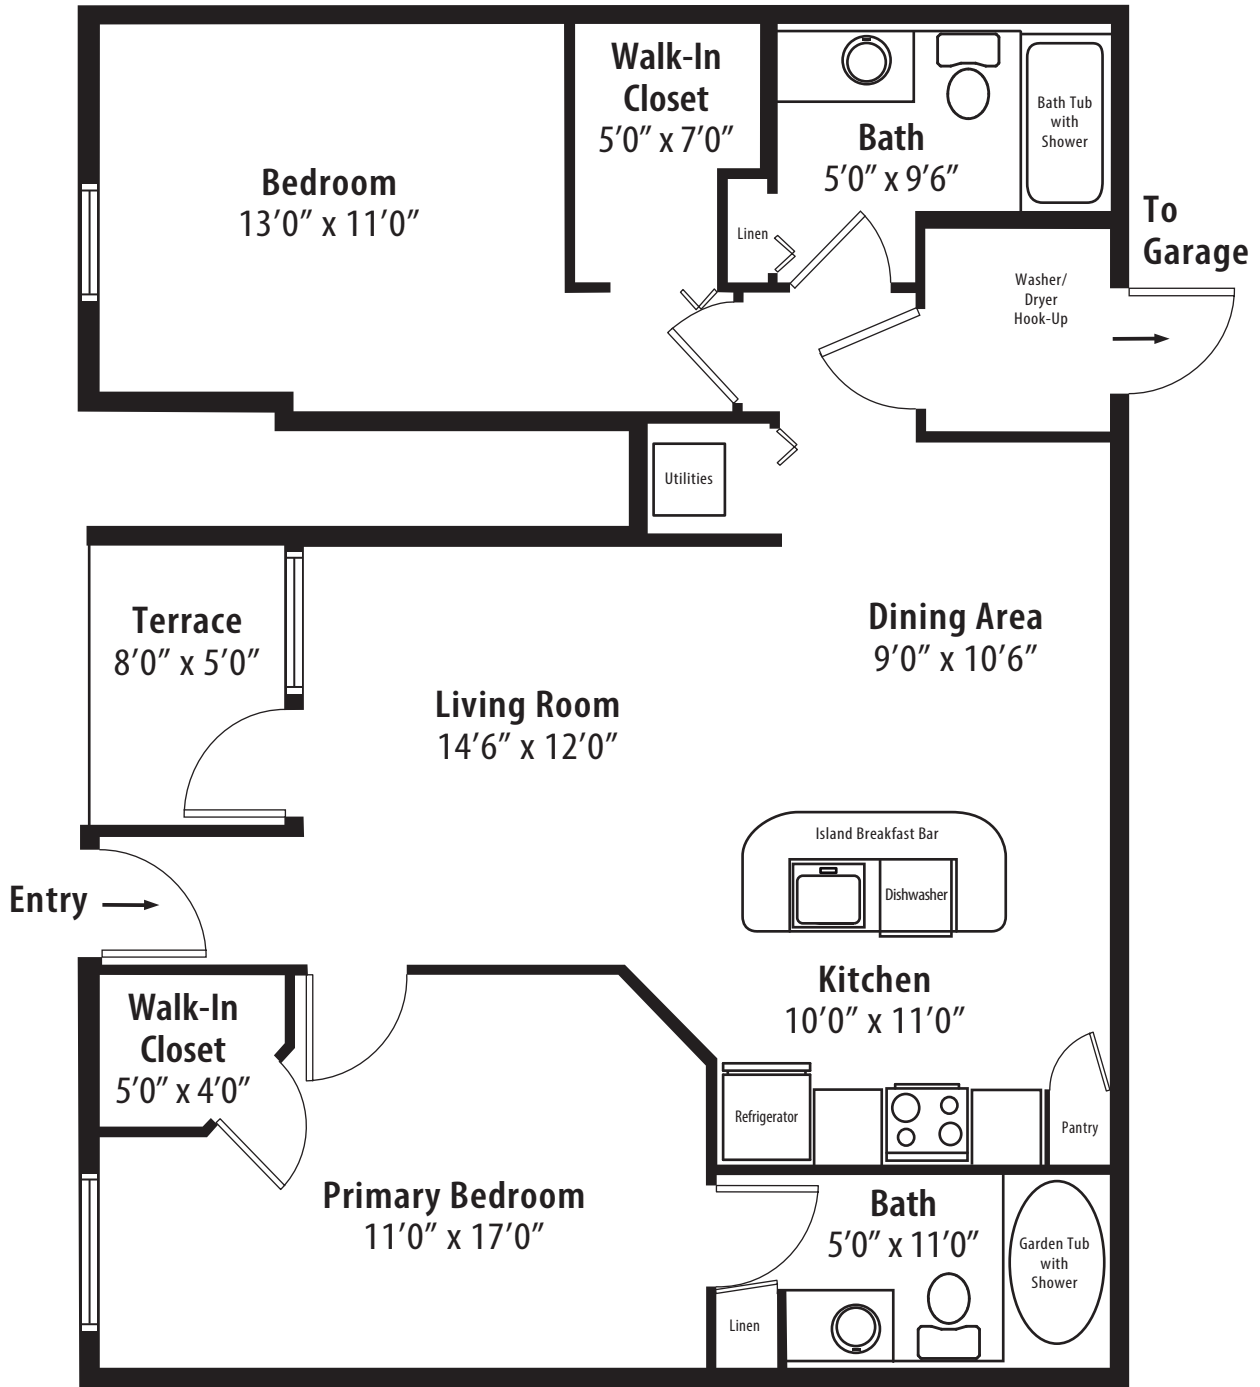

## 2BR Grand Courtyard

1st level, 2 bedroom, 2 bath

This floor plan representation is not to scale and all dimensions are approximate. Final layout and room dimensions are subject to change prior to the delivery of any apartment unit.

\* Includes approximately 1,009 square feet of air conditioned comfort plus a 40 square foot terrace. r1 2010